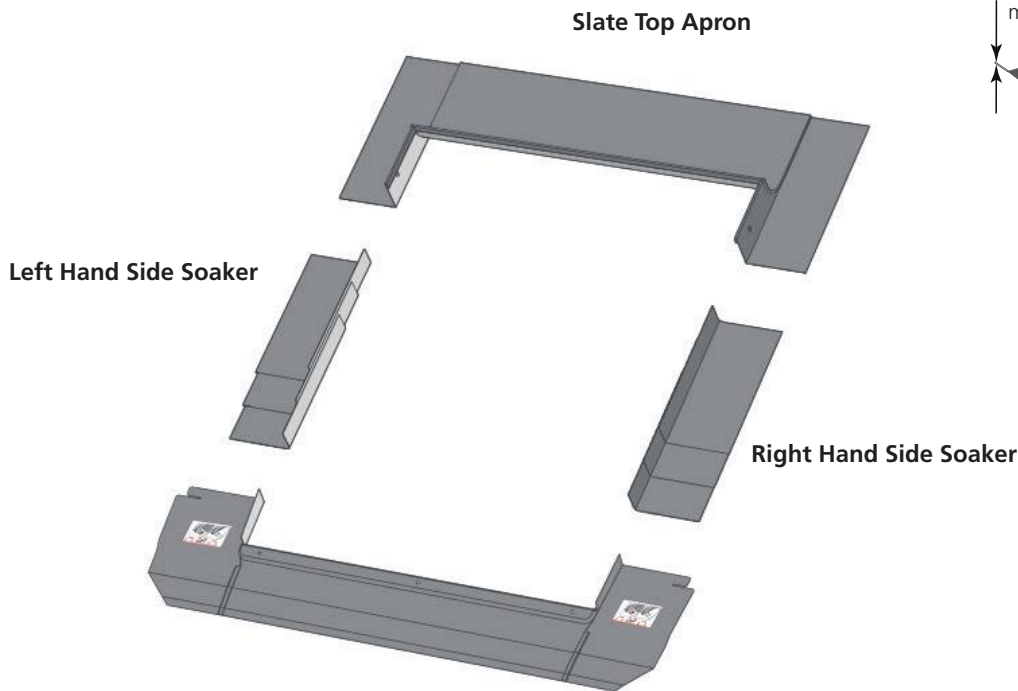

Single Window Flashings

Keylite Flashing Kits are the most efficient way to ensure a watertight installation for your windows and have been designed to integrate efficiently with specific roofing materials.

Slate Flashing Components

Slate Bottom Apron

One-piece bottom apron

The unique one-piece bottom apron design improves aesthetic finish and allows for easy installation.

Slate: SRF

- ▶ **Roof Pitch 15° – 90°**
- ▶ **Material Profile – Max 10mm**
Flashing for single window installation into slate up to 10mm thick.
Not to be used with interlocking slate.