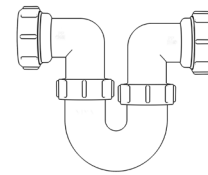

Product Code: WTS4076
Description: 1½" Swivel 'S' Trap
Outlet: 40mm Seal: 75mm

Bottle Traps

Product Code: WTBT3238
Description: 1¼" Bottle Trap
Seal: 38mm

Product Code: WTBT3276
Description: 1¼" Bottle Trap
Seal: 75mm

Product Code: WTBT4038
Description: 1½" Bottle Trap
Seal: 38mm

Product Code: WTBT4076
Description: 1½" Bottle Trap
Seal: 75mm

Product Code: WTBT32T
Description: 1¼" Telescopic Bottle Trap
Seal: 75mm

Product Code: WTBT40T
Description: 1½" Telescopic Bottle Trap
Seal: 75mm

Other Traps

Product Code: WTRT40
Description:
1½" Swivel Running Trap
Seal: 75mm

Product Code: WTB4019
Description:
1½" x 19mm Seal Bath Trap
Seal: 19mm

Product Code: WTB4050
Description:
1½" x 50mm Seal Bath Trap
Seal: 50mm

Product Code: WTST01
Description:
1½" Sink Trap
with Single 135° Nozzle
Seal: 75mm

Product Code: WTST02
Description:
1½" Sink Trap
with Twin 135° Nozzles
Seal: 75mm

Product Code: WTBNH01
Description:
1½" Bowl & Half Kit
Seal: 75mm