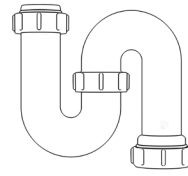

Swivel "P" Traps

Product Code: WTP3276
Description: 1¼" Swivel 'P' Trap
Outlet: 32mm Seal: 75mm

Product Code: WTP4076
Description: 1½" Swivel 'P' Trap
Outlet: 40mm Seal: 75mm

Swivel "S" Traps

Product Code: WTS3276
Description: 1¼" Swivel 'S' Trap
Outlet: 32mm Seal: 75mm

Product Code: WTS4076
Description: 1½" Swivel 'S' Trap
Outlet: 40mm Seal: 75mm

Bottle Traps

Product Code: WTBT3238
Description: 1¼" Bottle Trap
Seal: 38mm

Product Code: WTBT3276
Description: 1¼" Bottle Trap
Seal: 75mm

Product Code: WTBT4038
Description: 1½" Bottle Trap
Seal: 38mm

Product Code: WTBT4076
Description: 1½" Bottle Trap
Seal: 75mm

Product Code: WTBT32T
Description: 1¼" Telescopic Bottle Trap
Seal: 75mm

Product Code: WTBT40T
Description: 1½" Telescopic Bottle Trap
Seal: 75mm

Product Code: WTST01
Description:
1½" Sink Trap
with Single 135° Nozzle
Seal: 75mm

Product Code: WTST02
Description:
1½" Sink Trap
with Twin 135° Nozzles
Seal: 75mm

Product Code: WTBNH01
Description:
1½" Bowl & Half Kit
Seal: 75mm