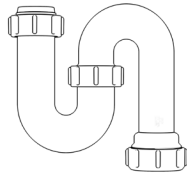

Swivel "P" Traps

Product Code: WTP3276
Description: 1¼" Swivel 'P' Trap
Outlet: 32mm Seal: 75mm

Product Code: WTP4076
Description: 1½" Swivel 'P' Trap
Outlet: 40mm Seal: 75mm

Swivel "S" Traps

Product Code: WTS3276
Description: 1¼" Swivel 'S' Trap
Outlet: 32mm Seal: 75mm

Product Code: WTS4076
Description: 1½" Swivel 'S' Trap
Outlet: 40mm Seal: 75mm

Bottle Traps

Product Code: WTBT3238
Description: 1¼" Bottle Trap
Seal: 38mm

Product Code: WTBT3276
Description: 1¼" Bottle Trap
Seal: 75mm

Product Code: WTBT4038
Description: 1½" Bottle Trap
Seal: 38mm

Product Code: WTBT4076
Description: 1½" Bottle Trap
Seal: 75mm

Product Code: WTBT32T
Description: 1¼" Telescopic Bottle Trap
Seal: 75mm

Product Code: WTBT40T
Description: 1½" Telescopic Bottle Trap
Seal: 75mm

Product Code: WTST01
Description:
1½" Sink Trap
with Single 135° Nozzle
Seal: 75mm

Product Code: WTST02
Description:
1½" Sink Trap
with Twin 135° Nozzles
Seal: 75mm

Product Code: WTBNH01
Description:
1½" Bowl & Half Kit
Seal: 75mm