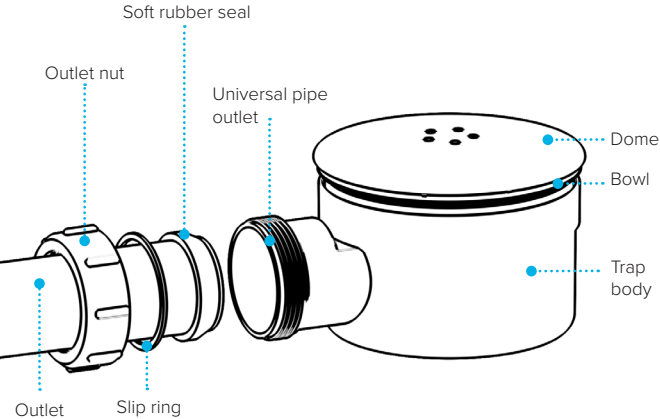

1½" Shower Trap

WARNING

We accept no liability for products fitted incorrectly, and where the correct testing procedures have not been used, resulting in the escape of water.

Please note: Save this instruction sheet for future reference
IMPORTANT: DO NOT use plumber's putty to seal this fitting

Swivel "P" Traps

Product Code: WTP3276
Description: 1¼" Swivel 'P' Trap
Outlet: 32mm Seal: 75mm

Product Code: WTP4076
Description: 1½" Swivel 'P' Trap
Outlet: 40mm Seal: 75mm

Swivel "S" Traps

Product Code: WTS3276
Description: 1¼" Swivel 'S' Trap
Outlet: 32mm Seal: 75mm

Product Code: WTS4076
Description: 1½" Swivel 'S' Trap
Outlet: 40mm Seal: 75mm

Bottle Traps

Product Code: WTBT3238
Description: 1¼" Bottle Trap
Seal: 38mm

Product Code: WTBT3276
Description: 1¼" Bottle Trap
Seal: 75mm

Product Code: WTSH40
Description:
1½" Shower Trap
(50mm Tray)
Seal: 50mm

Product Code: WTSH90
Description:
1½" Shower Trap
(90mm Tray)
Seal: 50mm

Product Code: WTWM01
Description:
1½" Standpipe Trap
Seal: 75mm