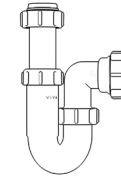

Product Code: WTBT4038
Description: 1½" Bottle Trap
Seal: 38mm

Product Code: WTBT4076
Description: 1½" Bottle Trap
Seal: 75mm

Product Code: WTBT32T
Description: 1¼" Telescopic Bottle Trap
Seal: 75mm

Product Code: WTBT40T
Description: 1½" Telescopic Bottle Trap
Seal: 75mm

Other Traps

Product Code: WTRT40
Description:
1½" Swivel Running Trap
Seal: 75mm

Product Code: WTB4019
Description:
1½" x 19mm Seal Bath Trap
Seal: 19mm

Product Code: WTB4050
Description:
1½" x 50mm Seal Bath Trap
Seal: 50mm

Product Code: WTST01
Description:
1½" Sink Trap
with Single 135° Nozzle
Seal: 75mm

Product Code: WTST02
Description:
1½" Sink Trap
with Twin 135° Nozzles
Seal: 75mm

Product Code: WTBNH01
Description:
1½" Bowl & Half Kit
Seal: 75mm

Product Code: WTTP32
Description:
1¼" Telescopic 'P' Trap
Seal: 75mm

Product Code: WTTP40
Description:
1½" Telescopic 'P' Trap
Seal: 75mm

Product Code: WTKT32CE
Description:
1½" Straight Through Trap
Seal: 75mm