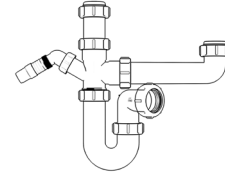

Product Code: WTS4076
Description: 1½" Swivel 'S' Trap
Outlet: 40mm Seal: 75mm

Bottle Traps

Product Code: WTBT3238
Description: 1¼" Bottle Trap
Seal: 38mm

Product Code: WTBT3276
Description: 1¼" Bottle Trap
Seal: 75mm

Product Code: WTBT4038
Description: 1½" Bottle Trap
Seal: 38mm

Product Code: WTBT4076
Description: 1½" Bottle Trap
Seal: 75mm

Product Code: WTBT32T
Description: 1¼" Telescopic Bottle Trap
Seal: 75mm

Product Code: WTBT40T
Description: 1½" Telescopic Bottle Trap
Seal: 75mm

Other Traps

Product Code: WTRT40
Description:
1½" Swivel Running Trap
Seal: 75mm

Product Code: WTB4019
Description:
1½" x 19mm Seal Bath Trap
Seal: 19mm

Product Code: WTB4050
Description:
1½" x 50mm Seal Bath Trap
Seal: 50mm

Product Code: WTST01
Description:
1½" Sink Trap
with Single 135° Nozzle
Seal: 75mm

Product Code: WTST02
Description:
1½" Sink Trap
with Twin 135° Nozzles
Seal: 75mm

Product Code: WTBNH01
Description:
1½" Bowl & Half Kit
Seal: 75mm