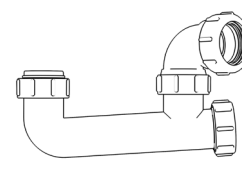

Product Code: WTS4076
Description: 1½" Swivel 'S' Trap
Outlet: 40mm Seal: 75mm

Bottle Traps

Product Code: WTBT3238
Description: 1¼" Bottle Trap
Seal: 38mm

Product Code: WTBT3276
Description: 1¼" Bottle Trap
Seal: 75mm

Product Code: WTBT4038
Description: 1½" Bottle Trap
Seal: 38mm

Product Code: WTBT4076
Description: 1½" Bottle Trap
Seal: 75mm

Product Code: WTBT32T
Description: 1¼" Telescopic Bottle Trap
Seal: 75mm

Product Code: WTBT40T
Description: 1½" Telescopic Bottle Trap
Seal: 75mm

Other Traps

Product Code: WTRT40
Description:
1½" Swivel Running Trap
Seal: 75mm

Product Code: WTB4019
Description:
1½" x 19mm Seal Bath Trap
Seal: 19mm

Product Code: WTB4050
Description:
1½" x 50mm Seal Bath Trap
Seal: 50mm

Product Code: WTST01
Description:
1½" Sink Trap
with Single 135° Nozzle
Seal: 75mm

Product Code: WTST02
Description:
1½" Sink Trap
with Twin 135° Nozzles
Seal: 75mm

Product Code: WTBNH01
Description:
1½" Bowl & Half Kit
Seal: 75mm