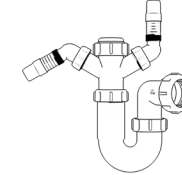

Product Code: WTBT4038
Description: 1½" Bottle Trap
Seal: 38mm

Product Code: WTBT4076
Description: 1½" Bottle Trap
Seal: 75mm

Product Code: WTBT32T
Description: 1¼" Telescopic Bottle Trap
Seal: 75mm

Product Code: WTBT40T
Description: 1½" Telescopic Bottle Trap
Seal: 75mm

Other Traps

Product Code: WTRT40
Description:
1½" Swivel Running Trap
Seal: 75mm

Product Code: WTB4019
Description:
1½" x 19mm Seal Bath Trap
Seal: 19mm

Product Code: WTB4050
Description:
1½" x 50mm Seal Bath Trap
Seal: 50mm

Product Code: WTST01
Description:
1½" Sink Trap
with Single 135° Nozzle
Seal: 75mm

Product Code: WTST02
Description:
1½" Sink Trap
with Twin 135° Nozzles
Seal: 75mm

Product Code: WTBNH01
Description:
1½" Bowl & Half Kit
Seal: 75mm

Product Code: WTTP32
Description:
1¼" Telescopic 'P' Trap
Seal: 75mm

Product Code: WTTP40
Description:
1½" Telescopic 'P' Trap
Seal: 75mm

Product Code: WTKT32CE
Description:
1½" Straight Through Trap
Seal: 75mm