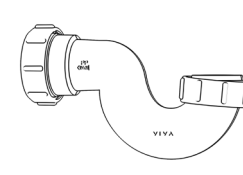

Product Code: WTS4076
Description: 1½" Swivel 'S' Trap
Outlet: 40mm Seal: 75mm

Bottle Traps

Product Code: WTBT3238
Description: 1¼" Bottle Trap
Seal: 38mm

Product Code: WTBT3276
Description: 1¼" Bottle Trap
Seal: 75mm

Product Code: WTBT4038
Description: 1½" Bottle Trap
Seal: 38mm

Product Code: WTBT4076
Description: 1½" Bottle Trap
Seal: 75mm

Product Code: WTBT32T
Description: 1¼" Telescopic Bottle Trap
Seal: 75mm

Product Code: WTBT40T
Description: 1½" Telescopic Bottle Trap
Seal: 75mm

Other Traps

Product Code: WTRT40
Description:
1½" Swivel Running Trap
Seal: 75mm

Product Code: WTB4019
Description:
1½" x 19mm Seal Bath Trap
Seal: 19mm

Product Code: WTB4050
Description:
1½" x 50mm Seal Bath Trap
Seal: 50mm

Product Code: WTST01
Description:
1½" Sink Trap
with Single 135° Nozzle
Seal: 75mm

Product Code: WTST02
Description:
1½" Sink Trap
with Twin 135° Nozzles
Seal: 75mm

Product Code: WTBNH01
Description:
1½" Bowl & Half Kit
Seal: 75mm