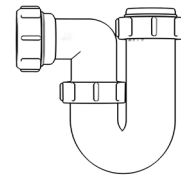

Swivel "P" Traps

Product Code: WTP3276
Description: 1¼" Swivel 'P' Trap
Outlet: 32mm Seal: 75mm

Product Code: WTP4076
Description: 1½" Swivel 'P' Trap
Outlet: 40mm Seal: 75mm

Swivel "S" Traps

Product Code: WTS3276
Description: 1¼" Swivel 'S' Trap
Outlet: 32mm Seal: 75mm

Product Code: WTS4076
Description: 1½" Swivel 'S' Trap
Outlet: 40mm Seal: 75mm

Bottle Traps

Product Code: WTBT3238
Description: 1¼" Bottle Trap
Seal: 38mm

Product Code: WTBT3276
Description: 1¼" Bottle Trap
Seal: 75mm

Product Code: WTBT4038
Description: 1½" Bottle Trap
Seal: 38mm

Product Code: WTBT4076
Description: 1½" Bottle Trap
Seal: 75mm

Product Code: WTBT32T
Description: 1¼" Telescopic Bottle Trap
Seal: 75mm

Product Code: WTBT40T
Description: 1½" Telescopic Bottle Trap
Seal: 75mm

Product Code: WTST01
Description:
1½" Sink Trap
with Single 135° Nozzle
Seal: 75mm

Product Code: WTST02
Description:
1½" Sink Trap
with Twin 135° Nozzles
Seal: 75mm

Product Code: WTBNH01
Description:
1½" Bowl & Half Kit
Seal: 75mm