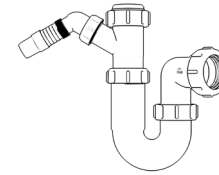

Product Code: WTBT4038
Description: 1½" Bottle Trap
Seal: 38mm

Product Code: WTBT4076
Description: 1½" Bottle Trap
Seal: 75mm

Product Code: WTBT32T
Description: 1¼" Telescopic Bottle Trap
Seal: 75mm

Product Code: WTBT40T
Description: 1½" Telescopic Bottle Trap
Seal: 75mm

Other Traps

Product Code: WTRT40
Description:
1½" Swivel Running Trap
Seal: 75mm

Product Code: WTB4019
Description:
1½" x 19mm Seal Bath Trap
Seal: 19mm

Product Code: WTB4050
Description:
1½" x 50mm Seal Bath Trap
Seal: 50mm

Product Code: WTST01
Description:
1½" Sink Trap
with Single 135° Nozzle
Seal: 75mm

Product Code: WTST02
Description:
1½" Sink Trap
with Twin 135° Nozzles
Seal: 75mm

Product Code: WTBNH01
Description:
1½" Bowl & Half Kit
Seal: 75mm

Product Code: WTTP32
Description:
1¼" Telescopic 'P' Trap
Seal: 75mm

Product Code: WTTP40
Description:
1½" Telescopic 'P' Trap
Seal: 75mm

Product Code: WTKT32CE
Description:
1½" Straight Through Trap
Seal: 75mm