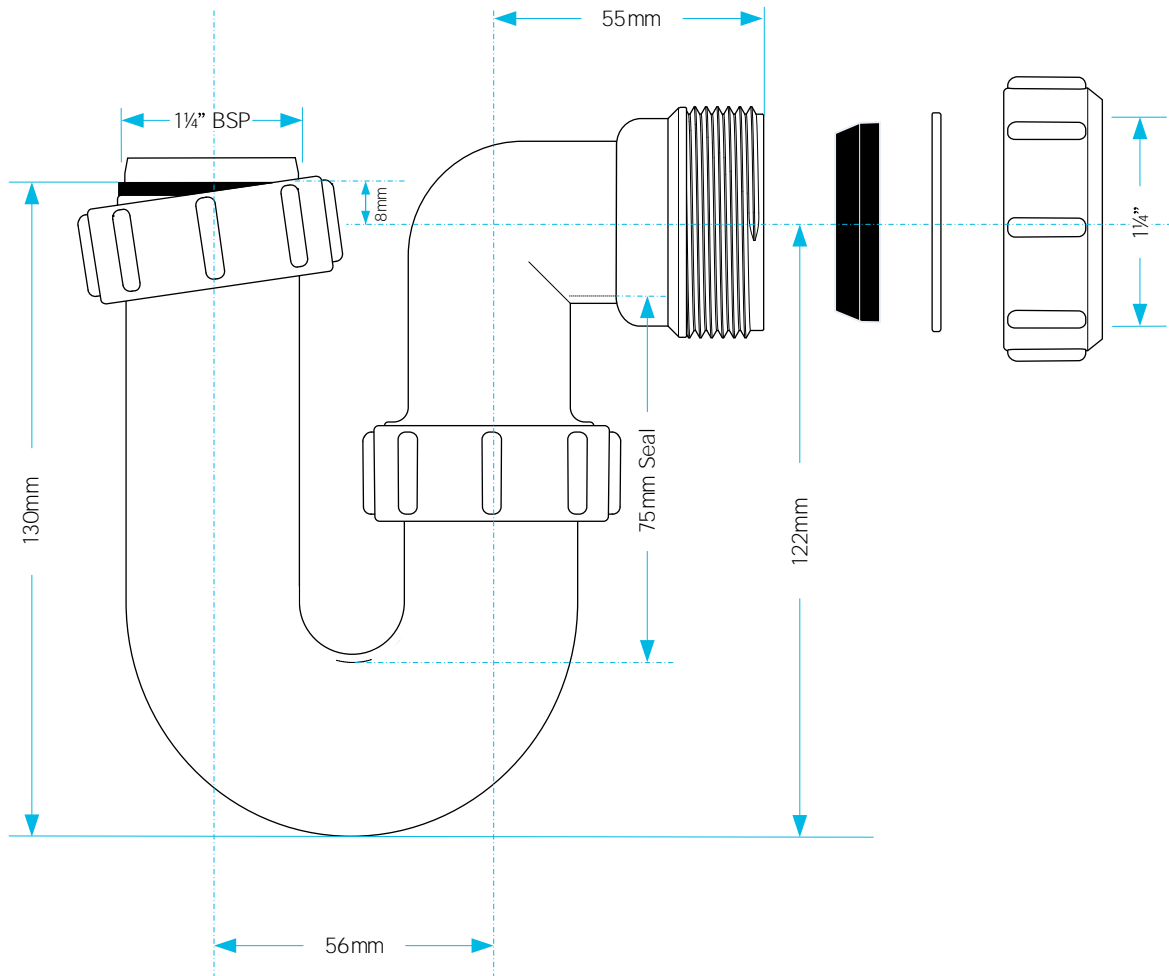

Technical Data Sheet

CODE:

WTP3276

DESCRIPTION:

1 1/4" Swivel P Trap

CATAGORY :

Waste Traps

© Viva Sanitary
21/08/2018

DRAWN BY:

RH

VERIFIED BY:

AH