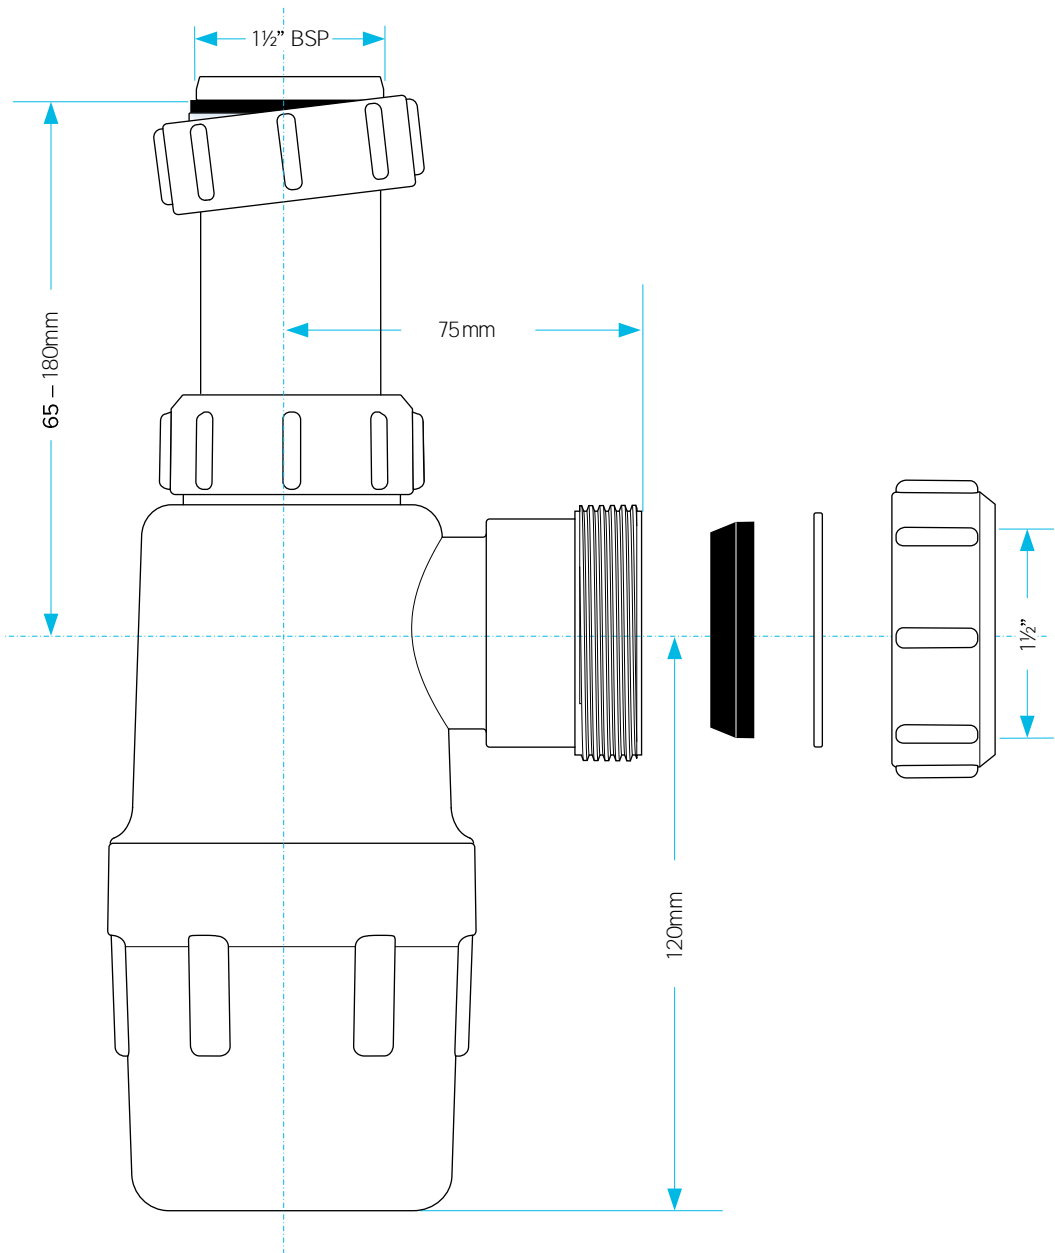

Technical Data Sheet

CODE:

WTBT40T

DESCRIPTION:

1/2" Telescopic Bottle Trap

CATAGORY:

Waste Traps

Viva Sanitary
23/02/2019

DRAWN BY:

RH

VERIFIED BY:

AH