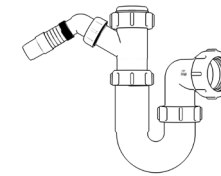

Product Code: WTBT4076  
Description: 1/2" Bottle Trap  
Seal: 75mm

Product Code: WTBT32T  
Description: 1/4" Telescopic Bottle Trap  
Seal: 75mm

Product Code: WTBT40T  
Description: 1/2" Telescopic Bottle Trap  
Seal: 75mm

## Other Traps

Product Code: WTRT40  
Description: 1/2" Swivel Running Trap  
Seal: 75mm

Product Code: WTB4019  
Description: 1/2" x 19mm Seal Bath Trap  
Seal: 19mm

Product Code: WTB4050  
Description: 1/2" x 50mm Seal Bath Trap  
Seal: 50mm

Product Code: WTST01  
Description: 1/2" Sink Trap with Single 135° Nozzle  
Seal: 75mm

Product Code: WTST02  
Description: 1/2" Sink Trap with Twin 135° Nozzles  
Seal: 75mm

Product Code: WTBNH01  
Description: 1/2" Bowl & Half Kit  
Seal: 75mm

Product Code: WTTP32  
Description: 1/4" Telescopic 'P' Trap  
Seal: 75mm

Product Code: WTTP40  
Description: 1/2" Telescopic 'P' Trap  
Seal: 75mm

Product Code: WTKT32CE  
Description: 1/4" Straight Through Trap  
Seal: 75mm