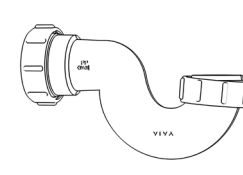

## Bottle Traps

Product Code: WTBT3238  
Description: 1/4" Bottle Trap  
Seal: 38mm

Product Code: WTBT3276  
Description: 1/4" Bottle Trap  
Seal: 75mm

Product Code: WTBT4038  
Description: 1/2" Bottle Trap  
Seal: 38mm

Product Code: WTBT4076  
Description: 1/2" Bottle Trap  
Seal: 75mm

Product Code: WTBT32T  
Description: 1/4" Telescopic Bottle Trap  
Seal: 75mm

Product Code: WTBT40T  
Description: 1/2" Telescopic Bottle Trap  
Seal: 75mm

## Other Traps

Product Code: WTRT40  
Description: 1/2" Swivel Running Trap  
Seal: 75mm

Product Code: WTB4019  
Description: 1/2" x 19mm Seal Bath Trap  
Seal: 19mm

Product Code: WTB4050  
Description: 1/2" x 50mm Seal Bath Trap  
Seal: 50mm

Product Code: WTST01  
Description: 1/2" Sink Trap with Single 135° Nozzle  
Seal: 75mm

Product Code: WTST02  
Description: 1/2" Sink Trap with Twin 135° Nozzles  
Seal: 75mm

Product Code: WTBNH01  
Description: 1/2" Bowl & Half Kit  
Seal: 75mm