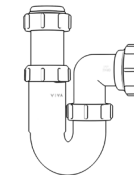

Product Code: WTBT4076  
Description: 1/2" Bottle Trap  
Seal: 75mm

Product Code: WTBT32T  
Description: 1/4" Telescopic Bottle Trap  
Seal: 75mm

Product Code: WTBT40T  
Description: 1/2" Telescopic Bottle Trap  
Seal: 75mm

## Other Traps

Product Code: WTRT40  
Description: 1/2" Swivel Running Trap  
Seal: 75mm

Product Code: WTB4019  
Description: 1/2" x 19mm Seal Bath Trap  
Seal: 19mm

Product Code: WTB4050  
Description: 1/2" x 50mm Seal Bath Trap  
Seal: 50mm

Product Code: WTST01  
Description: 1/2" Sink Trap with Single 135° Nozzle  
Seal: 75mm

Product Code: WTST02  
Description: 1/2" Sink Trap with Twin 135° Nozzles  
Seal: 75mm

Product Code: WTBNH01  
Description: 1/2" Bowl & Half Kit  
Seal: 75mm

Product Code: WTTP32  
Description: 1/4" Telescopic 'P' Trap  
Seal: 75mm

Product Code: WTTP40  
Description: 1/2" Telescopic 'P' Trap  
Seal: 75mm

Product Code: WTKT32CE  
Description: 1/4" Straight Through Trap  
Seal: 75mm