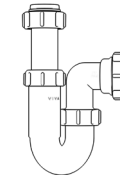

## Bottle Traps

Product Code: WTBT3238  
Description: 1/4" Bottle Trap  
Seal: 38mm

Product Code: WTBT3276  
Description: 1/4" Bottle Trap  
Seal: 75mm

Product Code: WTBT4038  
Description: 1/2" Bottle Trap  
Seal: 38mm

Product Code: WTBT4076  
Description: 1/2" Bottle Trap  
Seal: 75mm

Product Code: WTBT32T  
Description: 1/4" Telescopic Bottle Trap  
Seal: 75mm

Product Code: WTBT40T  
Description: 1/2" Telescopic Bottle Trap  
Seal: 75mm

## Other Traps

Product Code: WTRT40  
Description: 1/2" Swivel Running Trap  
Seal: 75mm

Product Code: WTB4019  
Description: 1/2" x 19mm Seal Bath Trap  
Seal: 19mm

Product Code: WTB4050  
Description: 1/2" x 50mm Seal Bath Trap  
Seal: 50mm

Product Code: WTST01  
Description: 1/2" Sink Trap with Single 135° Nozzle  
Seal: 75mm

Product Code: WTST02  
Description: 1/2" Sink Trap with Twin 135° Nozzles  
Seal: 75mm

Product Code: WTBNH01  
Description: 1/2" Bowl & Half Kit  
Seal: 75mm