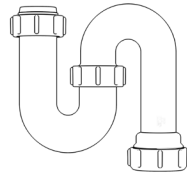

## Swivel "P" Traps

Product Code: WTP3276  
Description: 1/4" Swivel 'P' Trap  
Outlet: 32mm Seal: 75mm

Product Code: WTP4076  
Description: 1/2" Swivel 'P' Trap  
Outlet: 40mm Seal: 75mm

## Swivel "S" Traps

Product Code: WTS3276  
Description: 1/4" Swivel 'S' Trap  
Outlet: 32mm Seal: 75mm

Product Code: WTS4076  
Description: 1/2" Swivel 'S' Trap  
Outlet: 40mm Seal: 75mm

## Bottle Traps

Product Code: WTBT3238  
Description: 1/4" Bottle Trap  
Seal: 38mm

Product Code: WTBT3276  
Description: 1/4" Bottle Trap  
Seal: 75mm

Product Code: WTBT4038  
Description: 1/2" Bottle Trap  
Seal: 38mm

Product Code: WTBT4076  
Description: 1/2" Bottle Trap  
Seal: 75mm

Product Code: WTBT32T  
Description: 1/4" Telescopic Bottle Trap  
Seal: 75mm

Product Code: WTBT40T  
Description: 1/2" Telescopic Bottle Trap  
Seal: 75mm