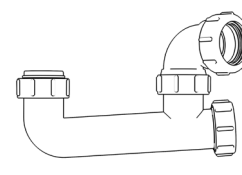

## Bottle Traps

Product Code: WTBT3238  
Description: 1/4" Bottle Trap  
Seal: 38mm

Product Code: WTBT3276  
Description: 1/4" Bottle Trap  
Seal: 75mm

Product Code: WTBT4038  
Description: 1/2" Bottle Trap  
Seal: 38mm

Product Code: WTBT4076  
Description: 1/2" Bottle Trap  
Seal: 75mm

Product Code: WTBT32T  
Description: 1/4" Telescopic Bottle Trap  
Seal: 75mm

Product Code: WTBT40T  
Description: 1/2" Telescopic Bottle Trap  
Seal: 75mm

## Other Traps

Product Code: WTRT40  
Description: 1/2" Swivel Running Trap  
Seal: 75mm

Product Code: WTB4019  
Description: 1/2" x 19mm Seal Bath Trap  
Seal: 19mm

Product Code: WTB4050  
Description: 1/2" x 50mm Seal Bath Trap  
Seal: 50mm

Product Code: WTST01  
Description: 1/2" Sink Trap with Single 135° Nozzle  
Seal: 75mm

Product Code: WTST02  
Description: 1/2" Sink Trap with Twin 135° Nozzles  
Seal: 75mm

Product Code: WTBNH01  
Description: 1/2" Bowl & Half Kit  
Seal: 75mm