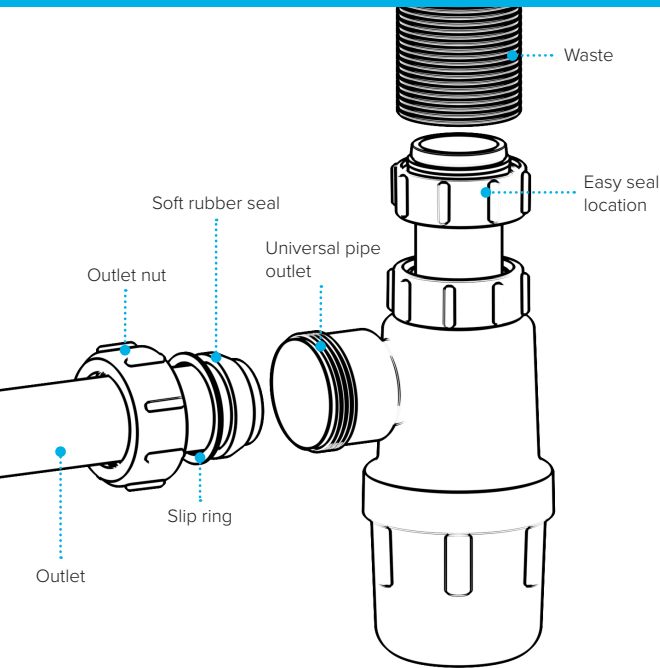

1/4" Telescopic Bottle Trap

WARNING

We accept no liability for products fitted incorrectly, and where the correct testing procedures have not been used, resulting in the escape of water.

Please note: Save this instruction sheet for future reference
IMPORTANT: DO NOT use plumber's putty to seal this fitting

For more information please contact:

VIVA Sanitary

Units 1-2 Capitol Trading Park, Kirkby Bank Road
Knowsley Industrial Estate, Liverpool, L33 7SY

Tel: 0151 546 0531 Fax: 0151 549 4187

E-mail: sales@vivasanitary.co.uk

Swivel "P" Traps

Product Code: WTP3276
Description: 1/4" Swivel 'P' Trap
Outlet: 32mm Seal: 75mm

Product Code: WTP4076
Description: 1/2" Swivel 'P' Trap
Outlet: 40mm Seal: 75mm

Swivel "S" Traps

Product Code: WTS3276
Description: 1/4" Swivel 'S' Trap
Outlet: 32mm Seal: 75mm

Product Code: WTS4076
Description: 1/2" Swivel 'S' Trap
Outlet: 40mm Seal: 75mm

Bottle Traps

Product Code: WTBT3238
Description: 1/4" Bottle Trap
Seal: 38mm

Product Code: WTBT3276
Description: 1/4" Bottle Trap
Seal: 75mm

Product Code: WTBT4038
Description: 1/2" Bottle Trap
Seal: 38mm

Product Code: WTBT4076
Description: 1/2" Bottle Trap
Seal: 75mm

Product Code: WTBT32T
Description: 1/4" Telescopic Bottle Trap
Seal: 75mm

Product Code: WTBT40T
Description: 1/2" Telescopic Bottle Trap
Seal: 75mm

Other Traps

Product Code: WTRT40
Description: 1/2" Swivel Running Trap
Seal: 75mm

Product Code: WTB4019
Description: 1/2" x 19mm Seal Bath Trap
Seal: 19mm

Product Code: WTB4050
Description: 1/2" x 50mm Seal Bath Trap
Seal: 50mm

Product Code: WTST01
Description: 1/2" Sink Trap with Single 135° Nozzle
Seal: 75mm

Product Code: WTST02
Description: 1/2" Sink Trap with Twin 135° Nozzles
Seal: 75mm

Product Code: WTBNH01
Description: 1/2" Bowl & Half Kit
Seal: 75mm

Product Code: WTTP32
Description: 1/4" Telescopic 'P' Trap
Seal: 75mm

Product Code: WTTP40
Description: 1/2" Telescopic 'P' Trap
Seal: 75mm

Product Code: WTKT32CE
Description: 1/4" Straight Through Trap
Seal: 75mm

Product Code: WTSH40
Description: 1/2" Shower Trap (50mm Tray)
Seal: 50mm

Product Code: WTSH90
Description: 1/2" Shower Trap (90mm Tray)
Seal: 50mm

Product Code: WTWM01
Description: 1/2" Standpipe Trap
Seal: 75mm

Join Pro+ Installers club for exclusive benefits.

vivasanitary.co.uk/pro

Installation videos and further information available now.