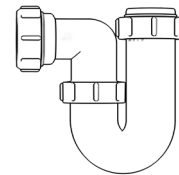

## Swivel "P" Traps

Product Code: WTP3276  
Description: 1/4" Swivel 'P' Trap  
Outlet: 32mm Seal: 75mm

Product Code: WTP4076  
Description: 1/2" Swivel 'P' Trap  
Outlet: 40mm Seal: 75mm

## Swivel "S" Traps

Product Code: WTS3276  
Description: 1/4" Swivel 'S' Trap  
Outlet: 32mm Seal: 75mm

Product Code: WTS4076  
Description: 1/2" Swivel 'S' Trap  
Outlet: 40mm Seal: 75mm

## Bottle Traps

Product Code: WTBT3238  
Description: 1/4" Bottle Trap  
Seal: 38mm

Product Code: WTBT3276  
Description: 1/4" Bottle Trap  
Seal: 75mm

Product Code: WTBT4038  
Description: 1/2" Bottle Trap  
Seal: 38mm

Product Code: WTST01  
Description: 1/2" Sink Trap with Single 135° Nozzle  
Seal: 75mm

Product Code: WTST02  
Description: 1/2" Sink Trap with Twin 135° Nozzles  
Seal: 75mm

Product Code: WTBNH01  
Description: 1/2" Bowl & Half Kit  
Seal: 75mm