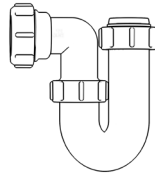

## Swivel "P" Traps

Product Code: WTP3276  
Description: 1/4" Swivel 'P' Trap  
Outlet: 32mm Seal: 75mm

Product Code: WTP4076  
Description: 1/2" Swivel 'P' Trap  
Outlet: 40mm Seal: 75mm

## Swivel "S" Traps

Product Code: WTS3276  
Description: 1/4" Swivel 'S' Trap  
Outlet: 32mm Seal: 75mm

Product Code: WTS4076  
Description: 1/2" Swivel 'S' Trap  
Outlet: 40mm Seal: 75mm

## Bottle Traps

Product Code: WTBT3238  
Description: 1/4" Bottle Trap  
Seal: 38mm

Product Code: WTBT3276  
Description: 1/4" Bottle Trap  
Seal: 75mm

Product Code: WTBT4038  
Description: 1/2" Bottle Trap  
Seal: 38mm

Product Code: WTST01  
Description: 1/2" Sink Trap with Single 135° Nozzle  
Seal: 75mm

Product Code: WTST02  
Description: 1/2" Sink Trap with Twin 135° Nozzles  
Seal: 75mm

Product Code: WTBNH01  
Description: 1/2" Bowl & Half Kit  
Seal: 75mm