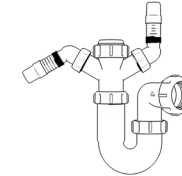

Product Code: WTBT4076  
Description: 1/2" Bottle Trap  
Seal: 75mm

Product Code: WTBT32T  
Description: 1/4" Telescopic Bottle Trap  
Seal: 75mm

Product Code: WTBT40T  
Description: 1/2" Telescopic Bottle Trap  
Seal: 75mm

## Other Traps

Product Code: WTRT40  
Description: 1/2" Swivel Running Trap  
Seal: 75mm

Product Code: WTB4019  
Description: 1/2" x 19mm Seal Bath Trap  
Seal: 19mm

Product Code: WTB4050  
Description: 1/2" x 50mm Seal Bath Trap  
Seal: 50mm

Product Code: WTST01  
Description: 1/2" Sink Trap with Single 135° Nozzle  
Seal: 75mm

Product Code: WTST02  
Description: 1/2" Sink Trap with Twin 135° Nozzles  
Seal: 75mm

Product Code: WTBNH01  
Description: 1/2" Bowl & Half Kit  
Seal: 75mm

Product Code: WTTP32  
Description: 1/4" Telescopic 'P' Trap  
Seal: 75mm

Product Code: WTTP40  
Description: 1/2" Telescopic 'P' Trap  
Seal: 75mm

Product Code: WTKT32CE  
Description: 1/4" Straight Through Trap  
Seal: 75mm