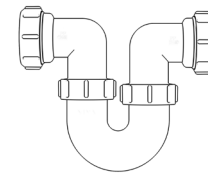

## Bottle Traps

Product Code: WTBT3238  
Description: 1/4" Bottle Trap  
Seal: 38mm

Product Code: WTBT3276  
Description: 1/4" Bottle Trap  
Seal: 75mm

Product Code: WTBT4038  
Description: 1/2" Bottle Trap  
Seal: 38mm

Product Code: WTBT4076  
Description: 1/2" Bottle Trap  
Seal: 75mm

Product Code: WTBT32T  
Description: 1/4" Telescopic Bottle Trap  
Seal: 75mm

Product Code: WTBT40T  
Description: 1/2" Telescopic Bottle Trap  
Seal: 75mm

## Other Traps

Product Code: WTRT40  
Description: 1/2" Swivel Running Trap  
Seal: 75mm

Product Code: WTB4019  
Description: 1/2" x 19mm Seal Bath Trap  
Seal: 19mm

Product Code: WTB4050  
Description: 1/2" x 50mm Seal Bath Trap  
Seal: 50mm

Product Code: WTST01  
Description: 1/2" Sink Trap with Single 135° Nozzle  
Seal: 75mm

Product Code: WTST02  
Description: 1/2" Sink Trap with Twin 135° Nozzles  
Seal: 75mm

Product Code: WTBNH01  
Description: 1/2" Bowl & Half Kit  
Seal: 75mm