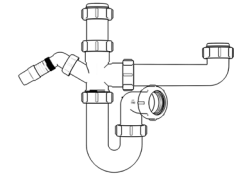

Product Code: WTBT4076  
Description: 1/2" Bottle Trap  
Seal: 75mm

Product Code: WTBT32T  
Description: 1/4" Telescopic Bottle Trap  
Seal: 75mm

Product Code: WTBT40T  
Description: 1/2" Telescopic Bottle Trap  
Seal: 75mm

## Other Traps

Product Code: WTRT40  
Description: 1/2" Swivel Running Trap  
Seal: 75mm

Product Code: WTB4019  
Description: 1/2" x 19mm Seal Bath Trap  
Seal: 19mm

Product Code: WTB4050  
Description: 1/2" x 50mm Seal Bath Trap  
Seal: 50mm

Product Code: WTST01  
Description: 1/2" Sink Trap with Single 135° Nozzle  
Seal: 75mm

Product Code: WTST02  
Description: 1/2" Sink Trap with Twin 135° Nozzles  
Seal: 75mm

Product Code: WTBNH01  
Description: 1/2" Bowl & Half Kit  
Seal: 75mm

Product Code: WTTP32  
Description: 1/4" Telescopic 'P' Trap  
Seal: 75mm

Product Code: WTTP40  
Description: 1/2" Telescopic 'P' Trap  
Seal: 75mm

Product Code: WTKT32CE  
Description: 1/4" Straight Through Trap  
Seal: 75mm