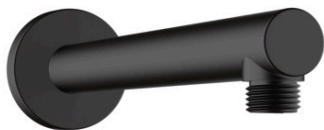

Vernis Blend
Shower arm 24 cm
Surfaces: **matt black**   Art. no. : **27809670**

Description

product features

- Length: 240 mm
- shaft Ø: 26 mm
- Installation type: exposed installation
- Material: brass
- Version: 90° angle
- Connection type: 1/2"

Article Details

Price excl. VAT £ 73.11

Product image