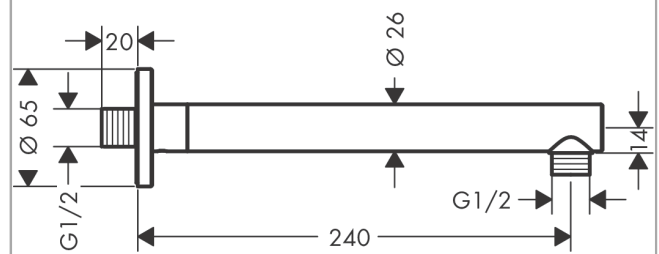

**Vernis Blend
Shower arm 24 cm**

Surfaces: **chrome** Art. no. : **27809000**

Description

product features

- Length: 240 mm
- shaft Ø: 26 mm
- Installation type: exposed installation
- Material: brass
- Version: 90° angle
- Connection type: 1/2"

Article Details

Price excl. VAT

£ 51.71

Product image

Scale drawing

Vernis Blend
Shower arm 24 cm

Surfaces: **chrome** Art. no. : **27809000**

Exploded Drawing

Year of production: >01/21

Vernis Blend
Shower arm 24 cm
 Surfaces: **chrome** Art. no. : **27809000**

Spare part list

Year of production: >01/21

Pos.	Description	Art. no.	Price	PU
1	hollow set screw M5x5	98446000	-	1
2	O-Ring 22x2	98185000	-	1
3	O-ring 13x2	98128000	-	1
4	connecting thread G½	93726000	-	1