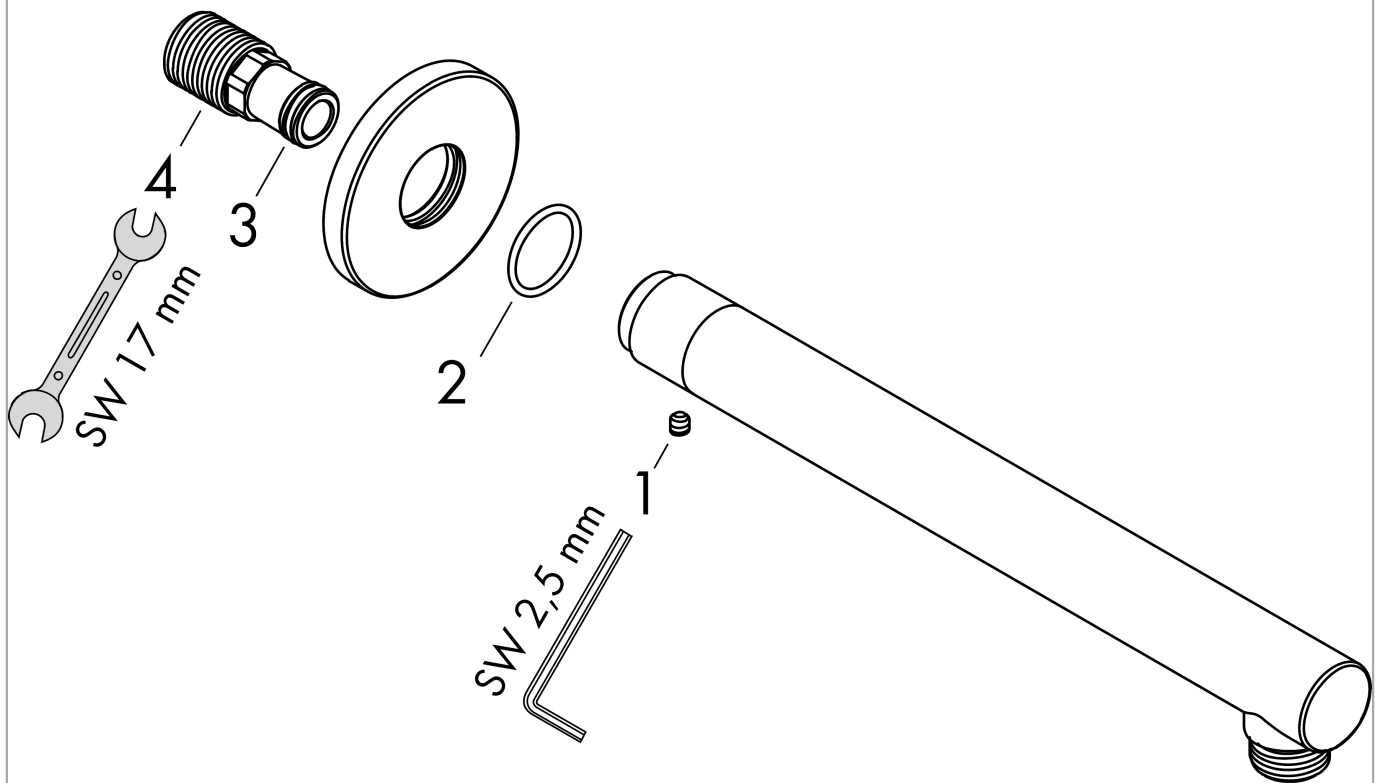

**Vernis Blend
Shower arm 24 cm**

Surfaces: **chrome** Art. no. : **27809000**

Description

product features

- Length: 240 mm
- shaft Ø: 26 mm
- Installation type: exposed installation
- Material: brass
- Version: 90° angle
- Connection type: 1/2"

Article Details

Price excl. VAT

£ 51.71

Product image

Scale drawing

Vernis Blend
Shower arm 24 cm

Surfaces: **chrome** Art. no. : **27809000**

Exploded Drawing

Year of production: >01/21

Vernis Blend
Shower arm 24 cm
 Surfaces: **chrome** Art. no. : **27809000**

Spare part list

Year of production: >01/21

Pos.	Description	Art. no.	Price	PU
1	hollow set screw M5x5	98446000	-	1
2	O-Ring 22x2	98185000	-	1
3	O-ring 13x2	98128000	-	1
4	connecting thread G½	93726000	-	1