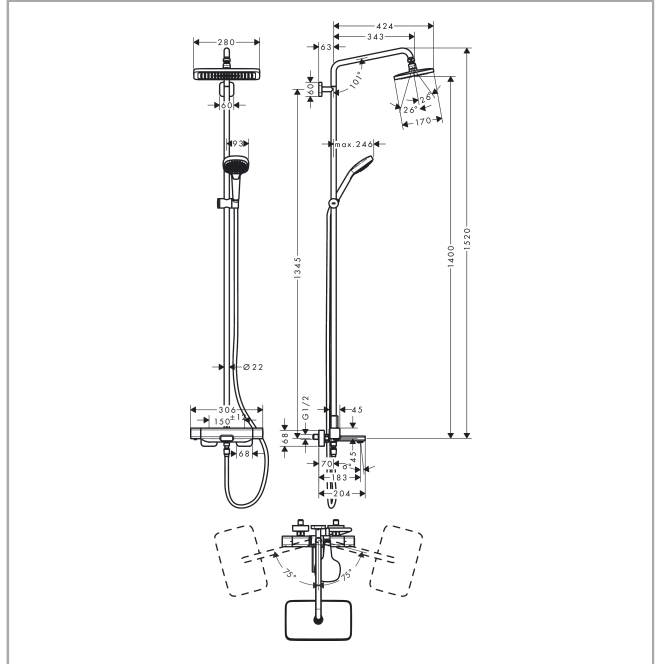

Scale drawing