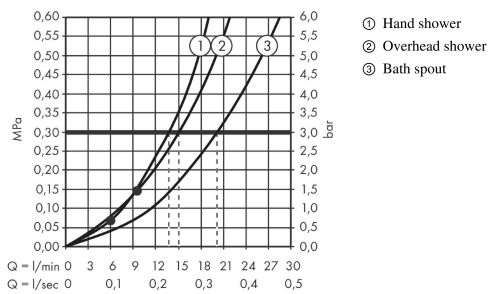

Croma E
Showerpipe 280 1jet with bath thermostat
 Surfaces: **chrome** Art. no. : **27687000**

Description

product features

- Consists of: overhead shower, hand shower, thermostatic bath mixer, shower hose, slider, shower bar
- shower head size overhead shower: 280 x 170 mm
- spray type overhead shower: RainAir
- overhead shower angle adjustable
- Spray face colour/finish: chrome
- spray type hand shower: Massage spray, IntenseRain, SoftRain
- Maximum flow rate (at 3 bar): 20.3 l/min
- Flow rate of hand shower (at 3 bar): 13.6 l/min
- flow rate RainAir 15 l/min at 3 bar
- flow rate bath filler 20 l/min at 3 bar
- Min. operating pressure: 1,7 bar
- Max. operating pressure: 10 bar
- Shower bar diameter: 22 mm
- height-adjustable slider with locking push-button slider
- Swivel shower arm
- CoolContact thermostat: Prevents the housing from heating up, making showering even safer
- thermostat Ecostat E
- safety stop at 40°C
- adjustable hot water limitation
- exposed design allows easy installation, all working parts are outside of the wall
- Connection thread ½"
- Centre distance 150 mm ± 12 mm
- Intrinsically safe against backflow
- Stand pipe: 1660 mm
- designed to run 3 outlets

Article Details

Price excl. VAT

£ 998.66

Technology

Croma E
Showerpipe 280 1jet with bath thermostat
 Surfaces: **chrome** Art. no. : **27687000**

Product image

Scale drawing

Flowchart