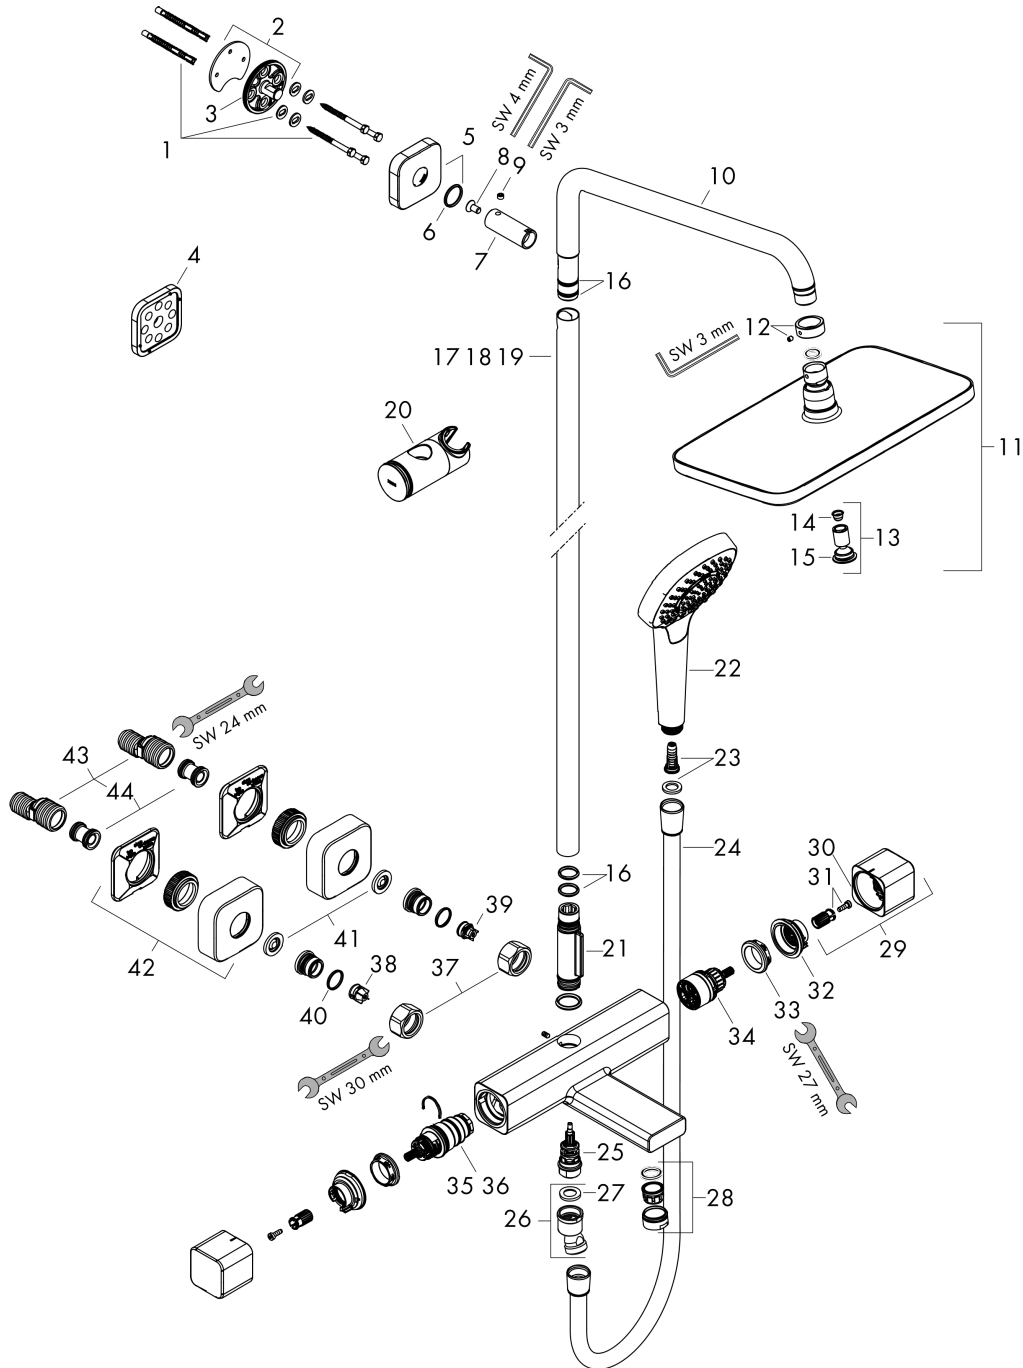

Exploded Drawing

Year of production: >07/19

Croma E
Showerpipe 280 1jet with bath thermostat
 Surfaces: **chrome** Art. no. : **27687000**

Spare part list

Year of production: >07/19

Pos.	Description	Art. no.	Price	PU
1	mounting set	98716000	-	1
2	wall flange	95688000	-	1
3	O-Ring 50x2	98187000	-	1
4	tile-matching-disk 7 mm	93527000	-	1
5	escutcheon	93526000	-	1
6	O-ring 20x2	98165000	-	1
7	sleeve	92166000	-	1
8	screw	92137000	-	1
9	hollow set screw M6x5	98447000	-	1
10	shower arm	95985000	-	1
11	head shower	26257000	-	1
12	lock washer	98942000	-	1
13	air jet	95416000	-	1
14	filter	97735000	-	1
15	O-ring 7x2	98419000	-	1
16	O-ring 15x2,5	98131000	-	1
17	pipe 973 mm / Ø 22 mm	92468000	-	1
18	pipe 1260 mm	93655000	-	1
19	pipe 1400 mm	95983000	-	1
20	support, assy	93517000	-	1
21	handle	93559000	-	1
22	handshower	26810400	-	1
23	filter insert	97708000	-	1
24	shower hose Isiflex'B 1,60 m	28276000	-	1
25	selector	97978000	-	1
26	ball joint	95790000	-	1
27	seal	98058000	-	1
28	aerator M24x1 (38 l/min)	95871000	-	1
29	handle	93520000	-	1
30	pushbutton	92848000	-	1
31	handle fixing set	93228000	-	1
32	safety set	93519000	-	1
33	nut	98913000	-	1
34	shut off unit with selector	98283000	-	1
35	thermostat cartridge	98282000	-	1
36	cartridge for exchanged connections	92373000	-	1
37	set of nuts	96157000	-	1
38	non return valve (pressure-resistant up to 2 MPa)	93136000	-	1
39	non return valve	96737000	-	1
40	O-ring 17x1,5	98137000	-	1
41	filter packing	96922000	-	1