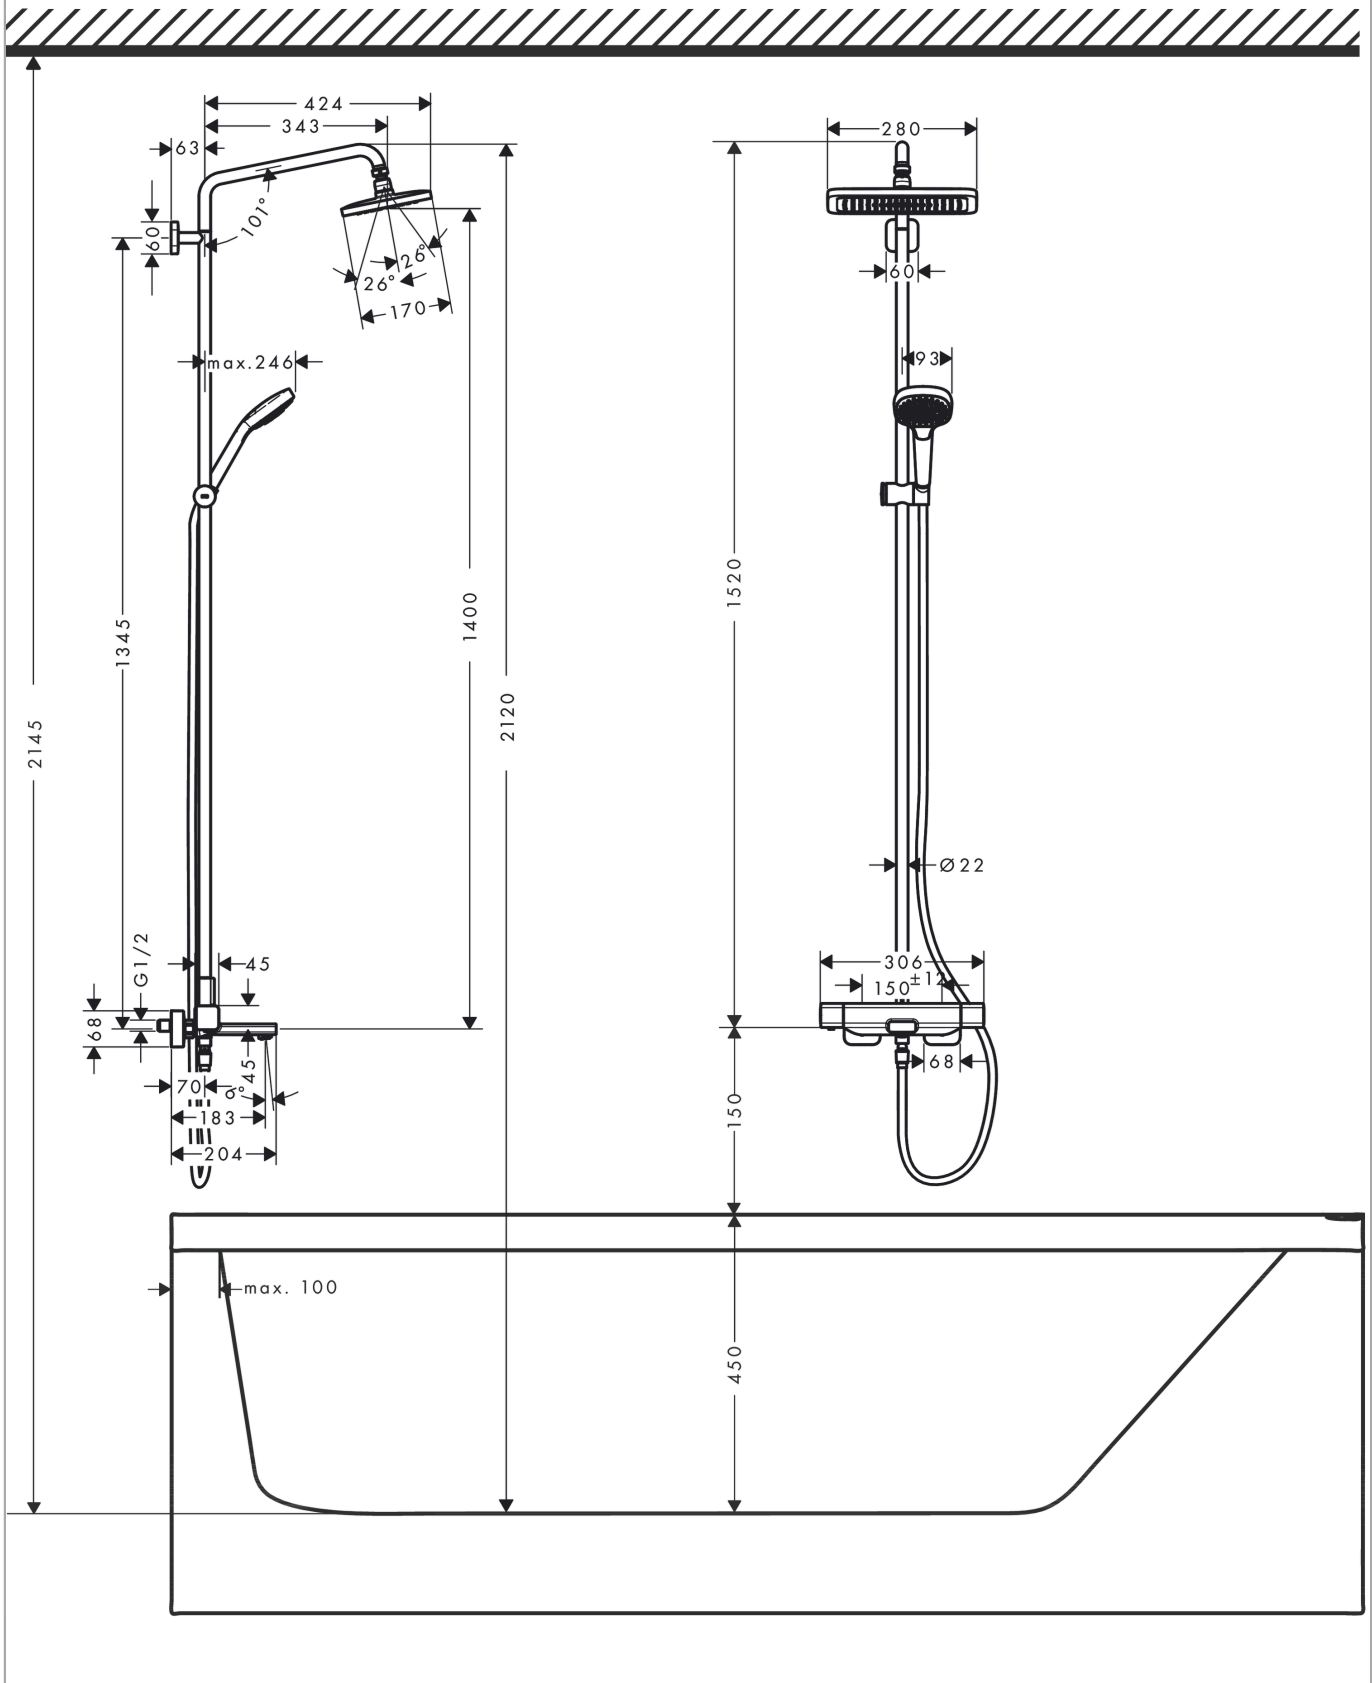

Croma E
Showerpipe 280 1jet with bath thermostat
Surfaces: **chrome** Art. no. : **27687000**

Installation examples