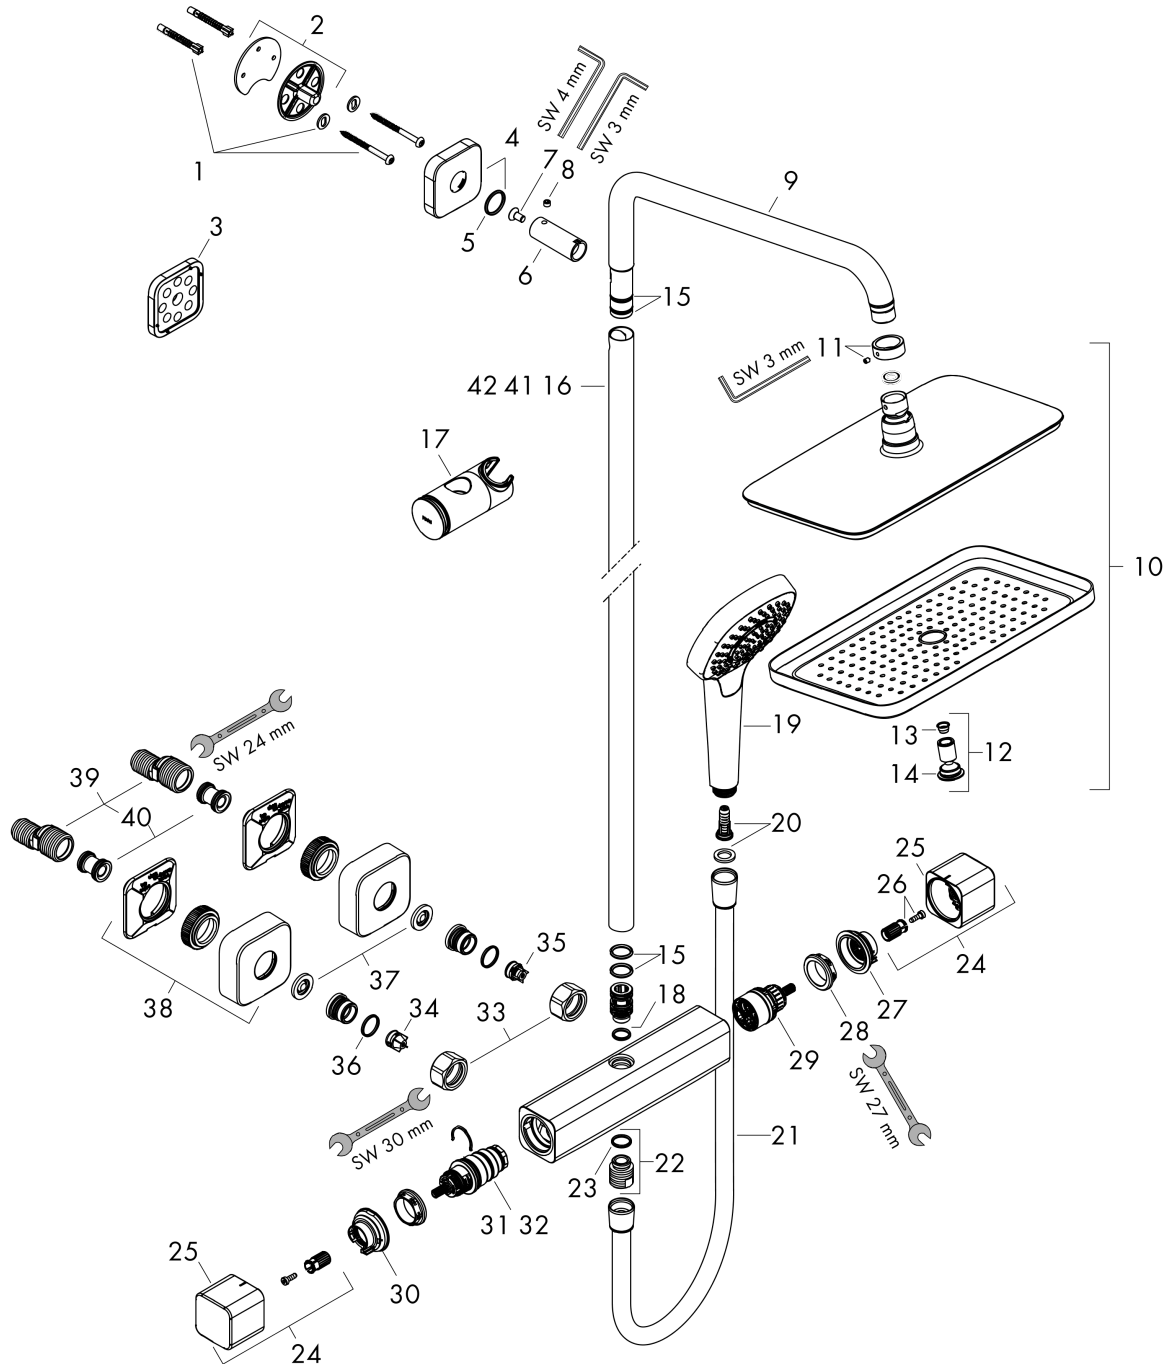

Croma E
Showerpipe 280 1jet with thermostat
Surfaces: **chrome** Art. no. : **27630000**

Exploded Drawing

Year of production: >12/20

Croma E

Showerpipe 280 1jet with thermostat

Surfaces: **chrome** Art. no. : **27630000**

Spare part list

Year of production: >12/20

Pos.	Description	Art. no.	Price	PU
1	mounting set	98716000	-	1
2	wall flange	95688000	-	1
3	tile-matching-disk 7 mm	93527000	-	1
4	escutcheon	93526000	-	1
5	O-ring 20x2	98165000	-	1
6	sleeve	92166000	-	1
7	screw	92137000	-	1
8	hollow set screw M6x5	98447000	-	1
9	shower arm	95985000	-	1
10	head shower	26257000	-	1
11	lock washer	98942000	-	1
12	air jet	95416000	-	1
13	filter	97735000	-	1
14	O-ring 7x2	98419000	-	1
15	O-ring 15x2,5	98131000	-	1
16	pipe 973 mm / Ø 22 mm	92468000	-	1
17	support, assy	93517000	-	1
18	O-ring 12x2,25	98382000	-	1
19	handshower	26810400	-	1
20	filter insert	97708000	-	1
21	shower hose Isiflex'B 1,60 m	28276000	-	1
22	connecting thread	95392000	-	1
23	O-ring 14x2	98129000	-	1
24	handle	93520000	-	1
25	pushbutton	92848000	-	1
26	handle fixing set	93228000	-	1
27	safety set	93519000	-	1
28	nut	98913000	-	1
29	shut off unit with selector	98283000	-	1
30	safety set	93630000	-	1
31	thermostat cartridge	98282000	-	1
32	cartridge for exchanged connections	92373000	-	1
33	set of nuts	96157000	-	1
34	non return valve (pressure-resistant up to 2 MPa)	93136000	-	1
35	non return valve	96737000	-	1
36	O-ring 17x1,5	98137000	-	1
37	filter packing	96922000	-	1
38	escutcheon	93518000	-	1
39	set of S-unions (±12 mm)	94140000	-	1
40	noise reduction	96429000	-	1
41	pipe 1260 mm	93655000	-	1