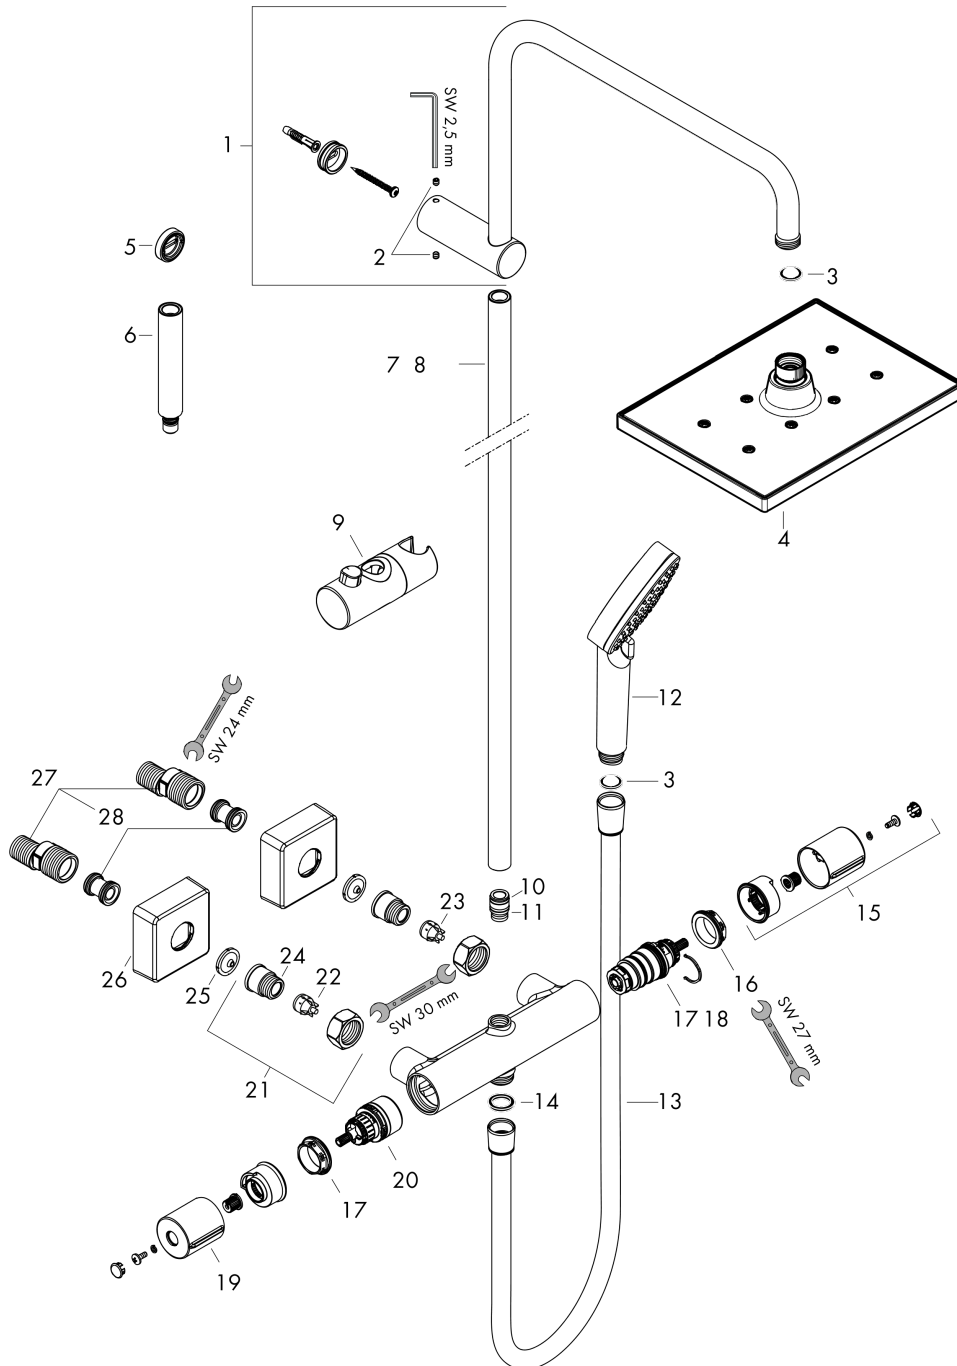

Vernis Shape
Showerpipe 230 1jet with thermostat
Surfaces: **matt black** Art. no. : **26286670**

Exploded Drawing

Year of production: >04/21

Vernis Shape

Showerpipe 230 1jet with thermostat

Surfaces: **matt black** Art. no. : **26286670**

Spare part list

Year of production: >04/21

Pos.	Description	Art. no.	Price	PU
1	shower arm	93768670	-	1
2	hollow set screw M5x5	98446000	-	1
3	filter packing	94246000	-	1
4	head shower	26281670	-	1
5	tile-matching-disk 7 mm	93813670	-	1
6	extension 100 mm	94164670	-	1
7	pipe 845 mm	93906670	-	1
8	pipe 945 mm	93770670	-	1
9	support, assy	93729670	-	1
10	O-ring 12x2	98214000	-	1
11	O-ring 11x2	98127000	-	1
12	handshower	26270670	-	1
13	shower hose Isiflex'B 1,60 m	28276670	-	1
14	seal	98058000	-	1
15	handle for thermostat	93727670	-	1
16	nut	98913000	-	1
17	thermostat cartridge	98282000	-	1
18	cartridge for exchanged connections	92373000	-	1
19	handle	93731670	-	1
20	shut off unit with selector	98283000	-	1
21	connecting thread G½	93730670	-	1
22	non return valve (pressure-resistant up to 2 MPa)	93136000	-	1
23	non return valve	96737000	-	1
24	O-ring 16x2	98133000	-	1
25	filter packing	96922000	-	1
26	escutcheon	93879670	-	1
27	set of S-unions (±12 mm)	94140000	-	1
28	noise reduction	96429000	-	1