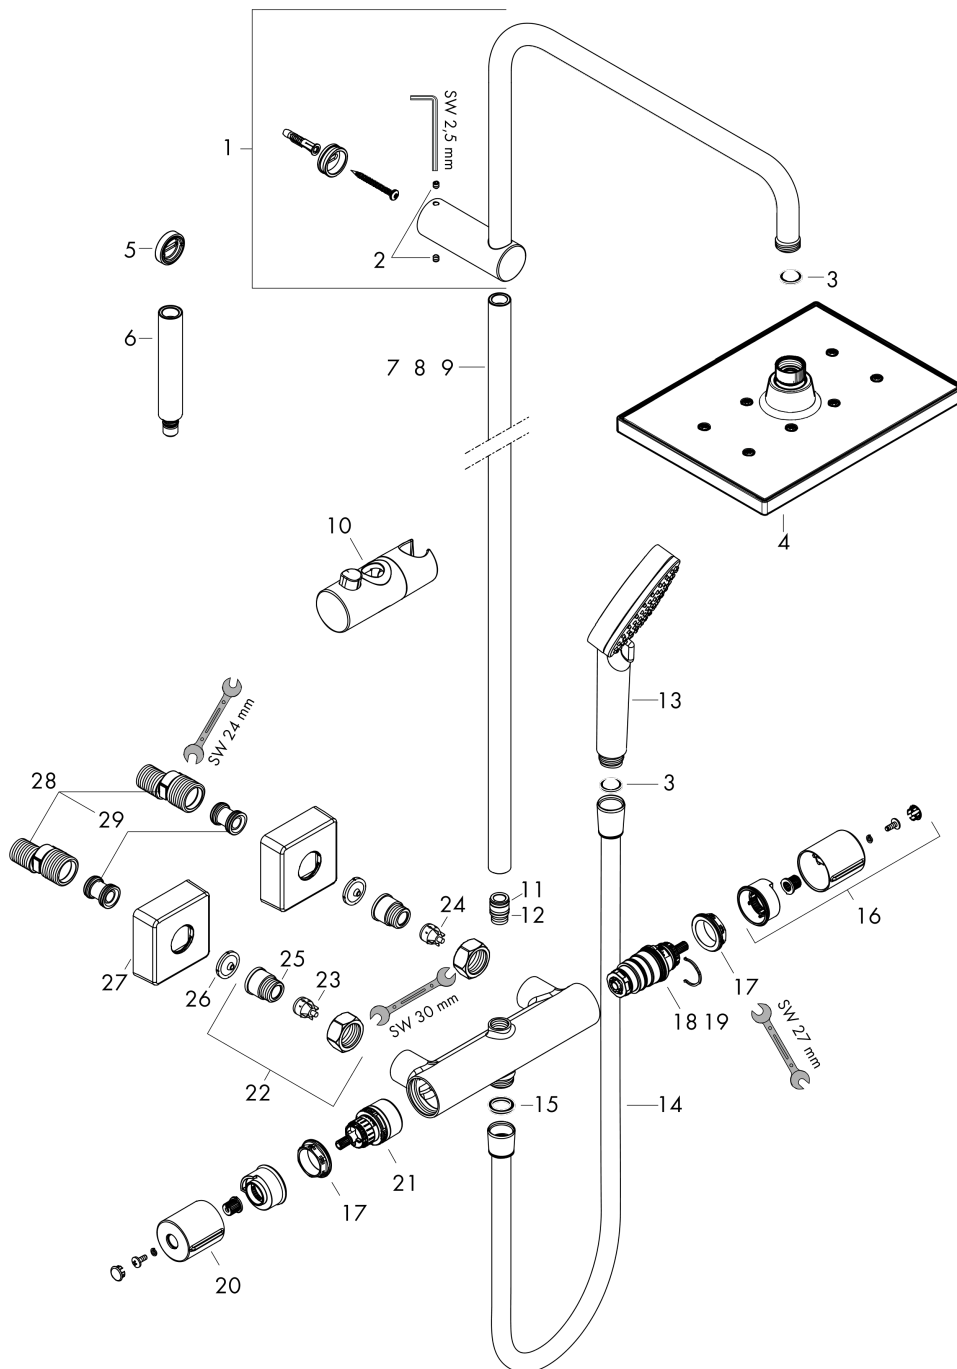

Vernis Shape
Showerpipe 230 1jet with thermostat
Surfaces: **chrome** Art. no. : **26286000**

Exploded Drawing

Year of production: >04/21

Vernis Shape

Showerpipe 230 1jet with thermostat

Surfaces: **chrome** Art. no. : **26286000**

Spare part list

Year of production: >04/21

Pos.	Description	Art. no.	Price	PU
1	shower arm	93768000	-	1
2	hollow set screw M5x5	98446000	-	1
3	filter packing	94246000	-	1
4	head shower	26281000	-	1
5	tile-matching-disk 7 mm	93813000	-	1
6	extension 100 mm	94164000	-	1
7	pipe 845 mm	93906000	-	1
8	pipe 945 mm	93770000	-	1
9	pipe 1145 mm	93907000	-	1
10	support, assy	93729000	-	1
11	O-ring 12x2	98214000	-	1
12	O-ring 11x2	98127000	-	1
13	handshower	26270000	-	1
14	shower hose Metaflex'C 1,60 m	28266000	-	1
15	seal	98058000	-	1
16	handle for thermostat	93727000	-	1
17	nut	98913000	-	1
18	thermostat cartridge	98282000	-	1
19	cartridge for exchanged connections	92373000	-	1
20	handle	93731000	-	1
21	shut off unit with selector	98283000	-	1
22	connecting thread G½	93730000	-	1
23	non return valve (pressure-resistant up to 2 MPa)	93136000	-	1
24	non return valve	96737000	-	1
25	O-ring 16x2	98133000	-	1
26	filter packing	96922000	-	1
27	escutcheon	93879000	-	1
28	set of S-unions (±12 mm)	94140000	-	1
29	noise reduction	96429000	-	1