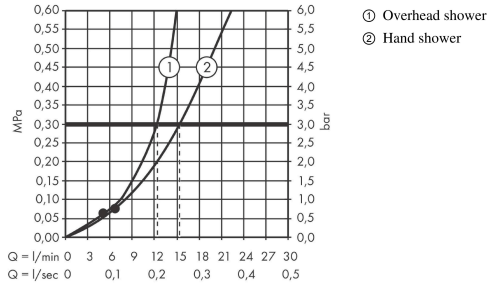

Vernis Shape
Showerpipe 230 1jet with thermostat
 Surfaces: **chrome** Art. no. : **26286000**

Description

product features

- Consists of: overhead shower, hand shower, Thermostatic shower mixer, shower hose, slider
- overhead shower Vernis Shape 230 1jet
- shower head size overhead shower: 230 x 170 mm
- spray type overhead shower: Rain
- overhead shower angle adjustable
- Maximum flow rate (at 3 bar): 15.2 l/min
- flow rate Rain 12.4 l/min at 3 bar
- spray type hand shower: Rain, IntenseRain
- Flow rate of hand shower (at 3 bar): 15.2 l/min
- Min. operating pressure: 1 bar
- Max. operating pressure: 10 bar
- Shower bar diameter: 19 mm
- height-adjustable slider with locking push-button slider
- shower arm length overhead shower: 426 mm
- thermostat Vernis
- safety stop at 40°C
- adjustable hot water limitation
- outlets controlled via volume control/diverter and may not be used simultaneously
- exposed design allows easy installation, all working parts are outside of the wall
- Connection dimension 1/2"
- Connection thread 1/2"
- Centre distance 150 mm ± 12 mm
- Intrinsically safe against backflow
- Stand pipe: 1124 mm
- designed to run 2 outlets

Article Details

Price excl. VAT

£ 419.09

Technology

Vernis Shape
Showerpipe 230 1jet with thermostat
 Surfaces: **chrome** Art. no. : **26286000**

Product image

Scale drawing

Flowchart