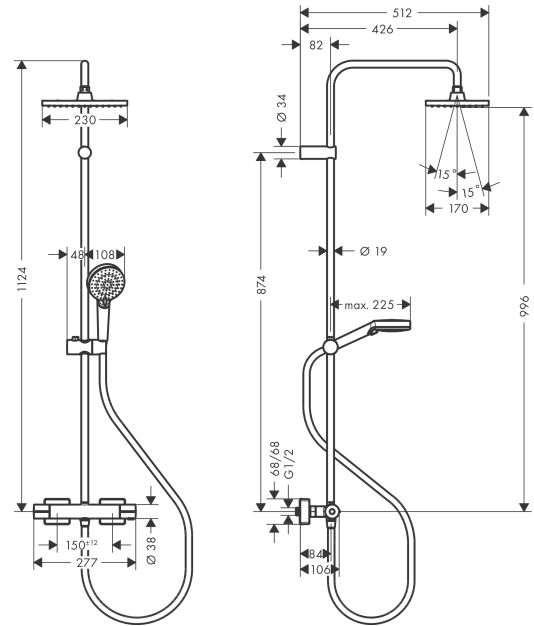

Scale drawing