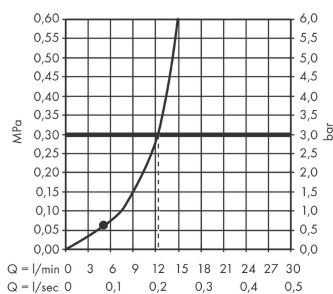

Vernis Shape

Overhead shower 230 1jet

Surfaces: **matt black** Art. no. : **26281670**

Description

product features

- Shower head size: 230 x 170 mm
- Spray pattern: Rain
- Ball-joint: overhead shower angle adjustable
- Spray face: plastic
- maximum flow rate 12.4 l/min at 3 bar
- Function from: 5.2 l/min
- Operating pressure: min. 1 bar/max. 6 bar
- overhead shower removable for cleaning
- Installation: ceiling or wall
- Connection thread 1/2"
- WRAS 2205010
- WRAS 2205010 - WRAS Approval Letter

Article Details

Price excl. VAT

£ 152.48

Technology

Certificates

Product image

Scale drawing

Flowchart

The consumption was measured in combination with the appropriate fittings (thermostat/mixer/ in-wall valve) to reflect actual application in practice.