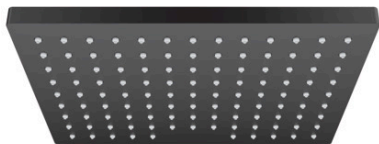

Vernis Shape

Overhead shower 230 1jet

Surfaces: **matt black** Art. no. : **26281670**

Description

product features

- Shower head size: 230 x 170 mm
- Spray pattern: Rain
- Ball-joint: overhead shower angle adjustable
- Spray face: plastic
- maximum flow rate 12.4 l/min at 3 bar
- Function from: 5.2 l/min
- Operating pressure: min. 1 bar/max. 6 bar
- overhead shower removable for cleaning
- Installation: ceiling or wall
- Connection thread 1/2"
- WRAS 2205010
- WRAS 2205010 - WRAS Approval Letter

Article Details

Price excl. VAT

£ 152.48

Technology

Certificates

Product image