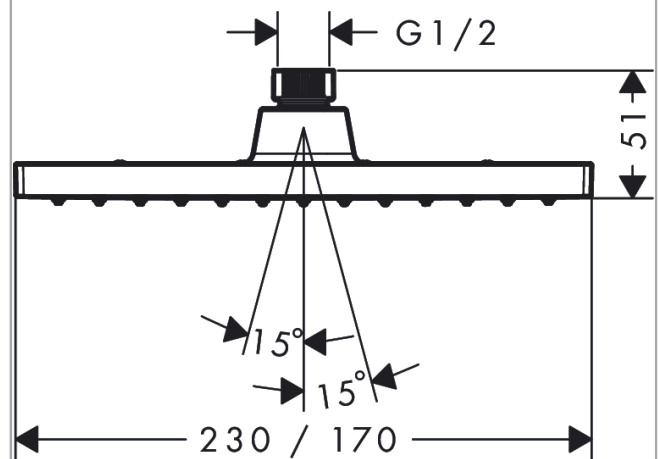

Vernis Shape

Overhead shower 230 1jet

Surfaces: **matt black** Art. no. : **26281670**

Description

product features

- Shower head size: 230 x 170 mm
- Spray pattern: Rain
- Ball-joint: overhead shower angle adjustable
- Spray face: plastic
- maximum flow rate 12.4 l/min at 3 bar
- Function from: 5.2 l/min
- Operating pressure: min. 1 bar/max. 6 bar
- overhead shower removable for cleaning
- Installation: ceiling or wall
- Connection thread 1/2"
- WRAS 2205010
- WRAS 2205010 - WRAS Approval Letter

Article Details

Price excl. VAT

£ 152.48

Technology

Certificates

Product image

Scale drawing

Flowchart

The consumption was measured in combination with the appropriate fittings (thermostat/mixer/ in-wall valve) to reflect actual application in practice.