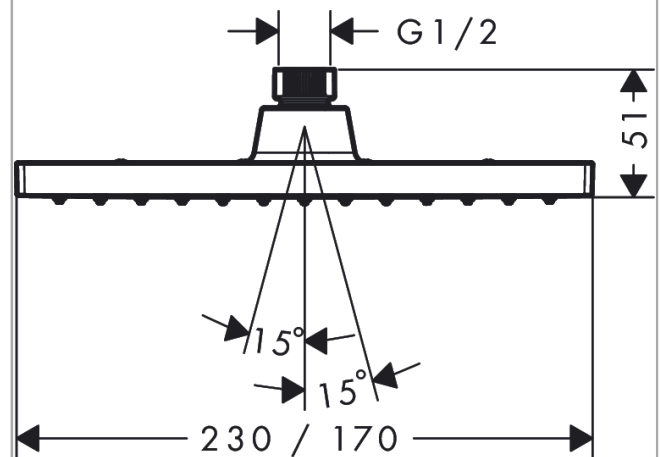

Scale drawing