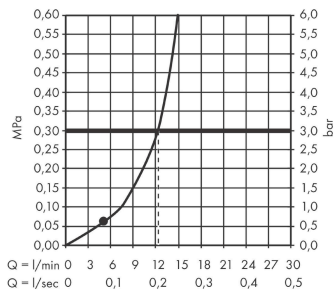

Vernis Shape

Overhead shower 230 1jet

Surfaces: **chrome** Art. no. : **26281000**

Flowchart

The consumption was measured in combination with the appropriate fittings (thermostat/mixer/in-wall valve) to reflect actual application in practice.