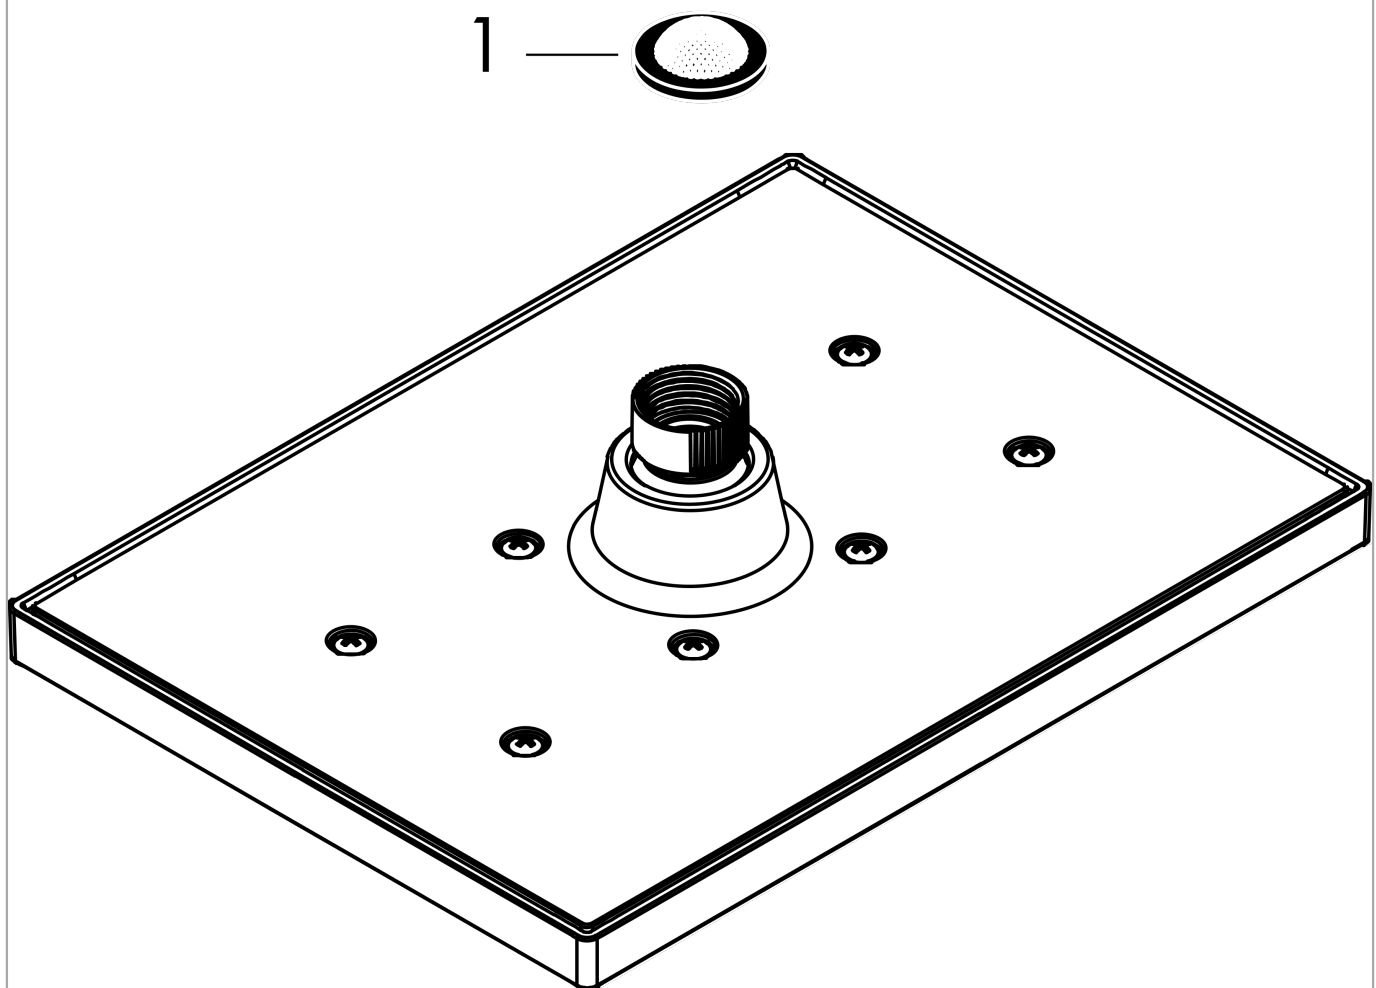

Vernis Shape
Overhead shower 230 1jet
Surfaces: chrome Art. no. : 26281000

Exploded Drawing

Year of production: >04/21