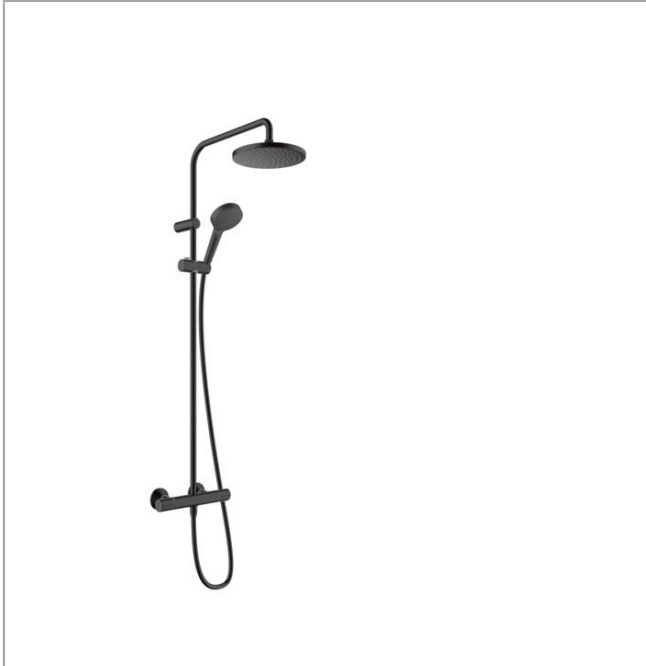

Vernis Blend

Showerpipe 200 1jet with thermostat

Surfaces: **matt black** Art. no. : **26276670**

Description

product features

- Consists of: overhead shower, hand shower, Thermostatic shower mixer, shower hose, slider
- overhead shower Vernis Blend 200 1jet
- shower head size overhead shower: 205 mm
- spray type overhead shower: Rain
- overhead shower angle adjustable
- Maximum flow rate (at 3 bar): 15.2 l/min
- flow rate Rain 12.4 l/min at 3 bar
- spray type hand shower: Rain, IntenseRain
- Flow rate of hand shower (at 3 bar): 15.2 l/min
- Min. operating pressure: 1 bar
- Max. operating pressure: 10 bar
- Shower bar diameter: 19 mm
- height-adjustable slider with locking push-button slider
- shower arm length overhead shower: 426 mm
- thermostat Vernis
- safety stop at 40°C
- adjustable hot water limitation
- outlets controlled via volume control/diverter and may not be used simultaneously
- exposed design allows easy installation, all working parts are outside of the wall
- Connection dimension 1/2"
- Connection thread 1/2"
- Centre distance 150 mm ± 12 mm
- Intrinsically safe against backflow
- Stand pipe: 1124 mm
- designed to run 2 outlets

Article Details

Price excl. VAT

£ 586.71

Technology

Vernis Blend
Showerpipe 200 1jet with thermostat
 Surfaces: **matt black** Art. no. : **26276670**

Product image

Scale drawing

Flowchart

Vernis Blend
Showerpipe 200 1jet with thermostat
 Surfaces: **matt black** Art. no. : **26276670**

Exploded Drawing

Year of production: >04/21

Vernis Blend

Showerpipe 200 1jet with thermostat

Surfaces: **matt black** Art. no. : **26276670**