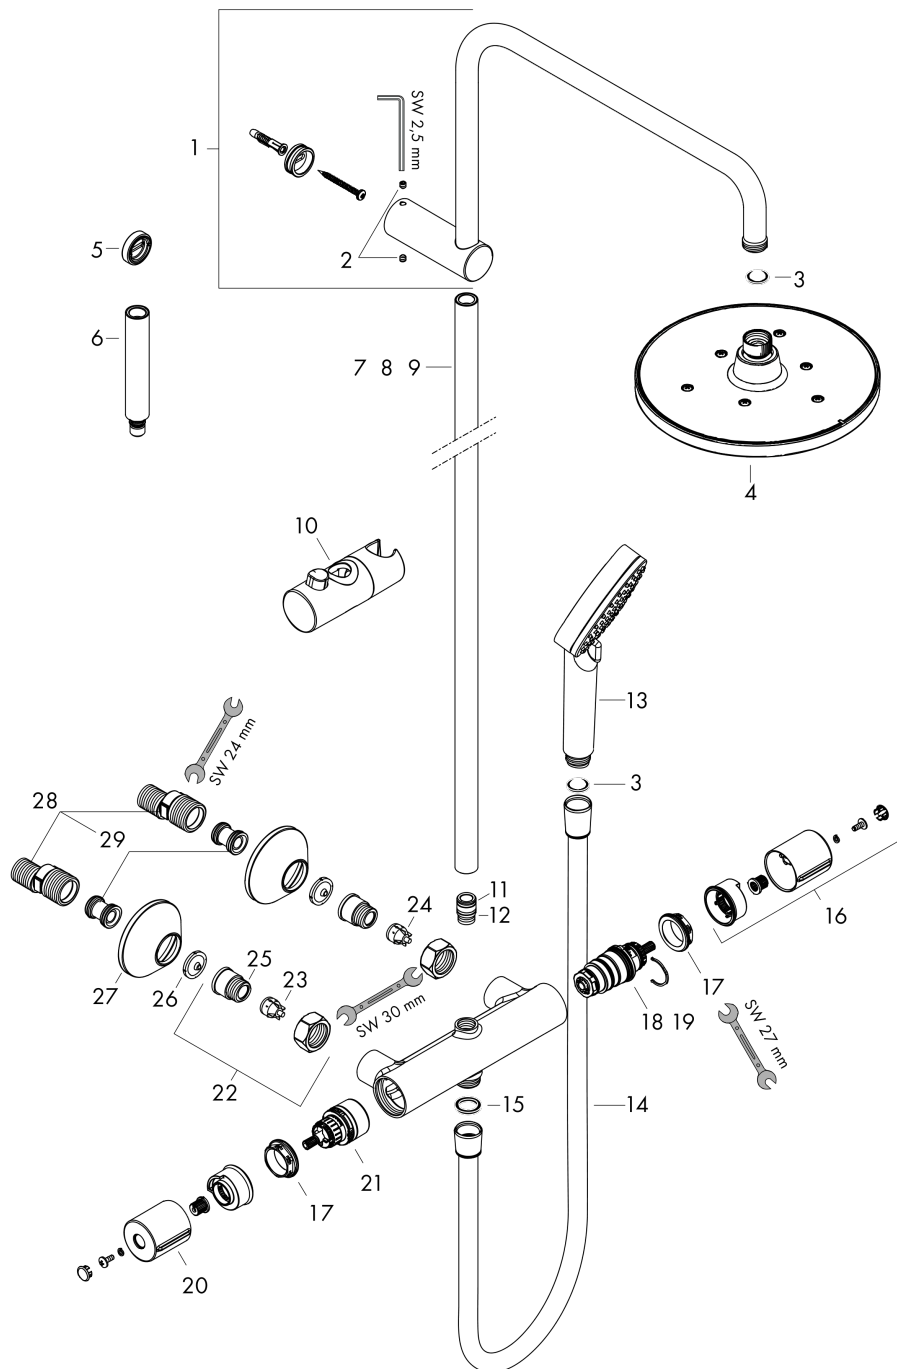

Vernis Blend
Showerpipe 200 1jet with thermostat
Surfaces: **matt black** Art. no. : **26276670**

Exploded Drawing

Year of production: >04/21

Vernis Blend

Showerpipe 200 1jet with thermostat

Surfaces: **matt black** Art. no. : **26276670**

Spare part list

Year of production: >04/21

Pos.	Description	Art. no.	Price	PU
1	shower arm	93768670	-	1
2	hollow set screw M5x5	98446000	-	1
3	filter packing	94246000	-	1
4	head shower	26271670	-	1
5	tile-matching-disk 7 mm	93813670	-	1
6	extension 100 mm	94164670	-	1
7	pipe 845 mm	93906670	-	1
8	pipe 945 mm	93770670	-	1
9	pipe 1145 mm	93907670	-	1
10	support, assy	93729670	-	1
11	O-ring 12x2	98214000	-	1
12	O-ring 11x2	98127000	-	1
13	handshower	26270670	-	1
14	shower hose Isiflex'B 1,60 m	28276670	-	1
15	seal	98058000	-	1
16	handle for thermostat	93727670	-	1
17	nut	98913000	-	1
18	thermostat cartridge	98282000	-	1
19	cartridge for exchanged connections	92373000	-	1
20	handle	93731670	-	1
21	shut off unit with selector	98283000	-	1
22	connecting thread G½	93730670	-	1
23	non return valve (pressure-resistant up to 2 MPa)	93136000	-	1
24	non return valve	96737000	-	1
25	O-ring 16x2	98133000	-	1
26	filter packing	96922000	-	1
27	escutcheon Ø 70 mm	93718670	-	1
28	set of S-unions (±12 mm)	94140000	-	1
29	noise reduction	96429000	-	1