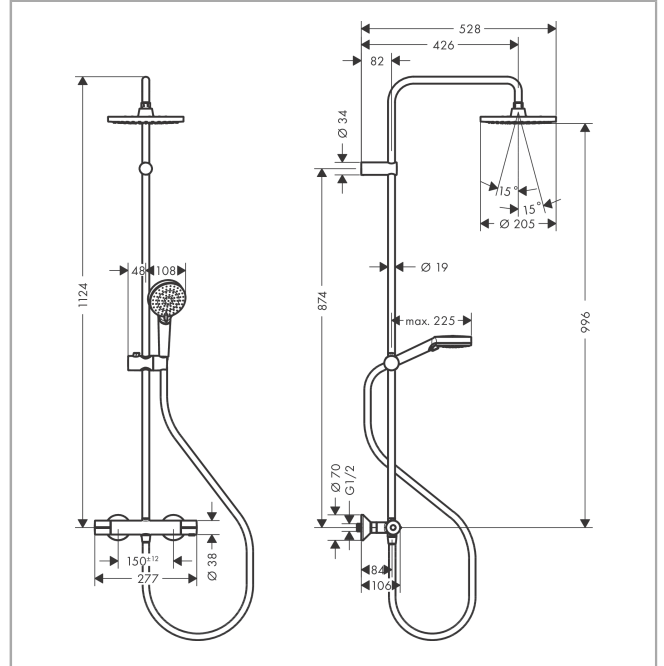

Scale drawing