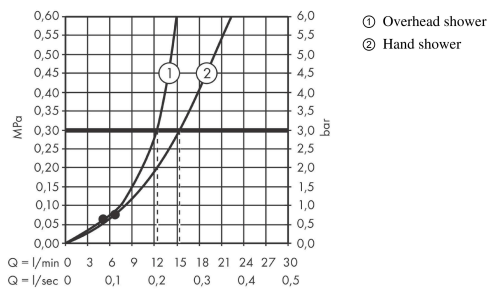

Vernis Blend
Showerpipe 200 1jet with thermostat
Surfaces: **matt black** Art. no. : **26276670**

Product image

Scale drawing

Flowchart