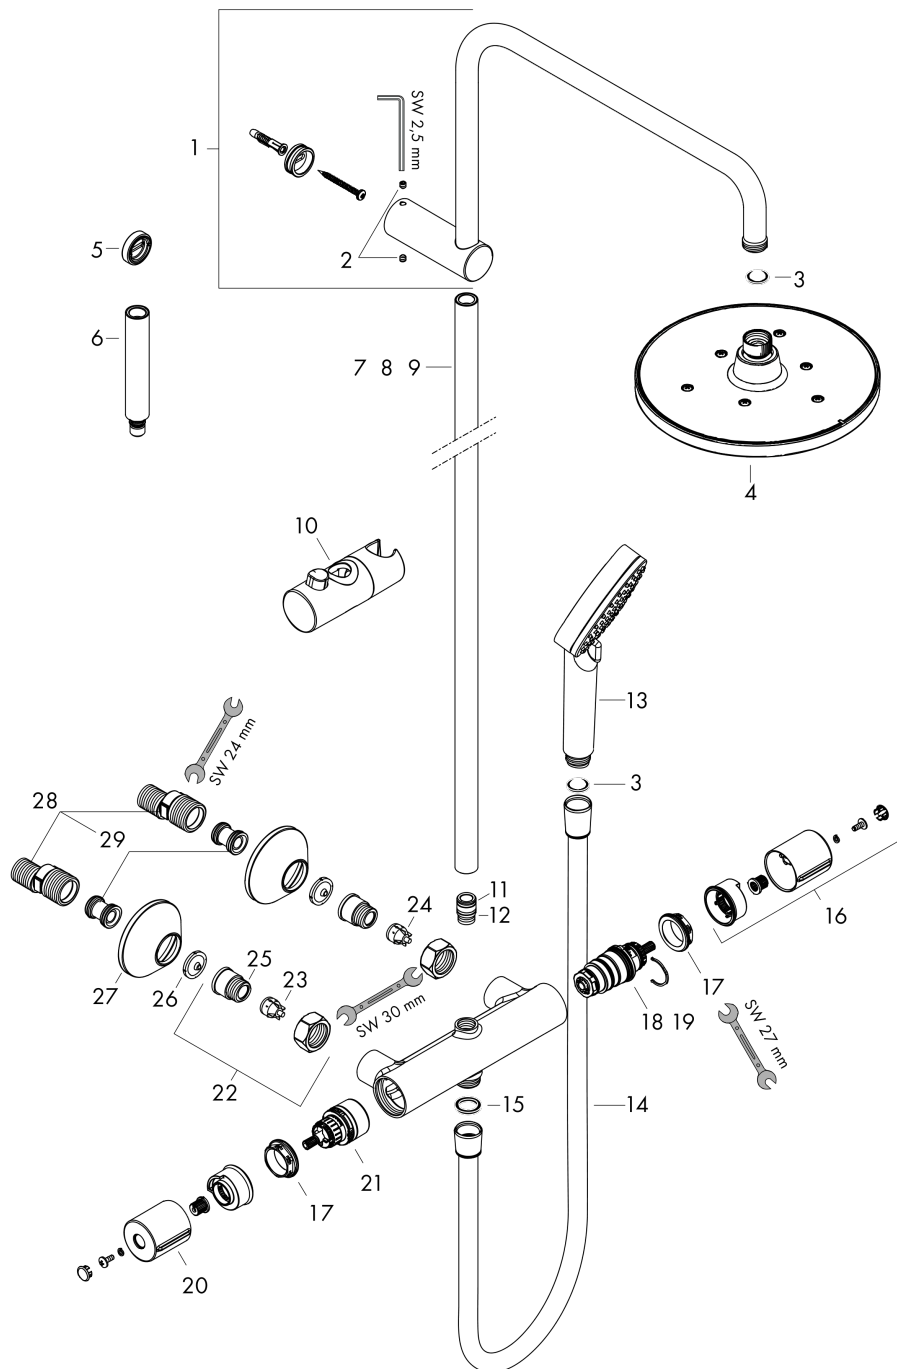

## Scale drawing

## Flowchart

**Vernis Blend**  
**Showerpipe 200 1jet with thermostat**  
 Surfaces: **chrome** Art. no. : **26276000**

**Exploded Drawing**

Year of production: >04/21

#### Spare part list

Year of production: >04/21

Pos.	Description	Art. no.	Price	PU
1	shower arm	93768000	-	1
2	hollow set screw M5x5	98446000	-	1
3	filter packing	94246000	-	1
4	head shower	26271000	-	1
5	tile-matching-disk 7 mm	93813000	-	1
6	extension 100 mm	94164000	-	1
7	pipe 845 mm	93906000	-	1
8	pipe 945 mm	93770000	-	1
9	pipe 1145 mm	93907000	-	1
10	support, assy	93729000	-	1
11	O-ring 11x2	98127000	-	1
12	O-ring 12x2	98214000	-	1
13	handshower	26270000	-	1
14	shower hose Metaflex'C 1,60 m	28266000	-	1
15	seal	98058000	-	1
16	handle for thermostat	93727000	-	1
17	nut	98913000	-	1
18	thermostat cartridge	98282000	-	1
19	cartridge for exchanged connections	92373000	-	1
20	handle	93731000	-	1
21	shut off unit with selector	98283000	-	1
22	connecting thread G½	93730000	-	1
23	non return valve (pressure-resistant up to 2 MPa)	93136000	-	1
24	non return valve	96737000	-	1
25	O-ring 16x2	98133000	-	1
26	filter packing	96922000	-	1
27	escutcheon Ø 70 mm	93718000	-	1
28	set of S-unions (±12 mm)	94140000	-	1
29	noise reduction	96429000	-	1