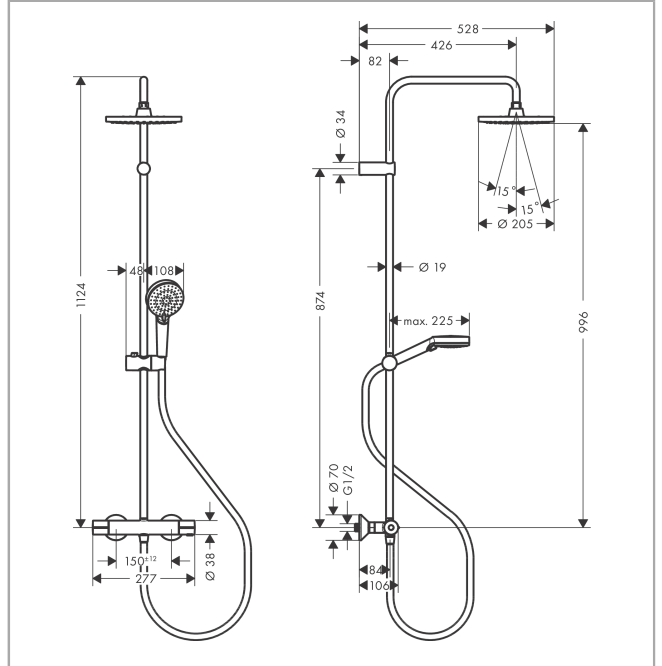

### product features

- Consists of: overhead shower, hand shower, Thermostatic shower mixer, shower hose, slider
- overhead shower Vernis Blend 200 1jet
- shower head size overhead shower: 205 mm
- spray type overhead shower: Rain
- overhead shower angle adjustable
- spray type hand shower: Rain, IntenseRain
- Maximum flow rate (at 3 bar): 15.2 l/min
- Flow rate of hand shower (at 3 bar): 15.2 l/min
- flow rate Rain 12.4 l/min at 3 bar
- Min. operating pressure: 1 bar
- Max. operating pressure: 10 bar
- Shower bar diameter: 19 mm
- height-adjustable slider with locking push-button slider
- shower arm length overhead shower: 426 mm
- thermostat Vernis
- safety stop at 40°C
- adjustable hot water limitation
- outlets controlled via volume control/diverter and may not be used simultaneously
- exposed design allows easy installation, all working parts are outside of the wall
- Connection dimension 1/2"
- Connection thread 1/2"
- Centre distance 150 mm ± 12 mm
- Intrinsically safe against backflow
- Stand pipe: 1124 mm
- Installation: wall-mounted
- Amount of inlets / outlets: designed to run 2 outlets

## Product image

## Scale drawing