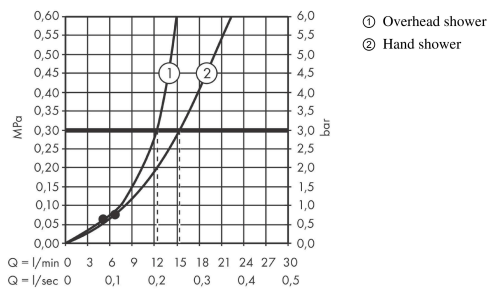

Vernis Blend
Showerpipe 200 1jet with thermostat
Surfaces: **chrome** Art. no. : **26276000**

Product image

Scale drawing

Flowchart