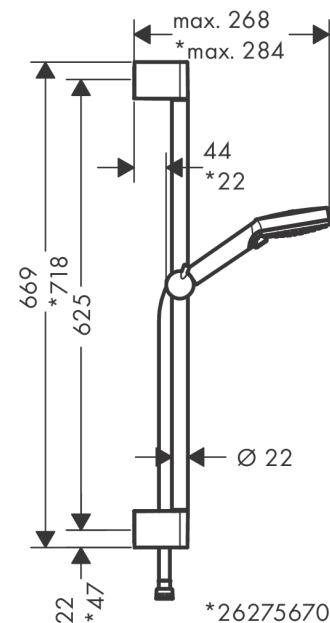

Vernis Blend

Shower set 100 Vario with shower bar Crometta 65 cm

Surfaces: **chrome** Art. no. : **26275000**

Description

product features

- Consists of: hand shower, shower bar, shower hose, slider
- Shower head size: 100 mm
- Spray pattern: Rain, IntenseRain
- spray type adjustment by turning
- hand shower holder inclination angle can be adjusted by 45°
- maximum flow rate 15.2 l/min at 3 bar
- Operating pressure: min. 1 bar/max. 6 bar
- shower hose with conical nut on both ends
- Wall-mounted: screw fixing
- Wall supports: plastic
- Stand pipe: 669 mm
- Shower bar diameter: 22 mm
- Profile pipe: round
- drilling distance 625 mm mm
- Noise class: I

Article Details

Price excl. VAT

£ 52.61

Technology

Product image

Scale drawing