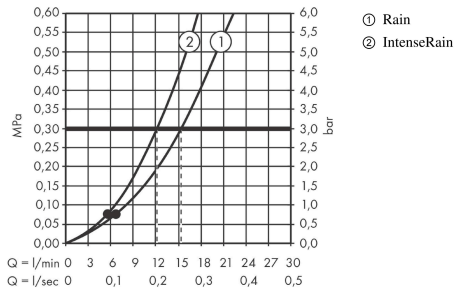

Vernis Blend

Shower set 100 Vario with shower bar Crometta 65 cm

Surfaces: **chrome** Art. no. : **26275000**

Description

product features

- Consists of: hand shower, shower bar, shower hose, slider
- Shower head size: 100 mm
- Spray pattern: Rain, IntenseRain
- spray type adjustment by turning
- hand shower holder inclination angle can be adjusted by 45°
- maximum flow rate 15.2 l/min at 3 bar
- Operating pressure: min. 1 bar/max. 6 bar
- shower hose with conical nut on both ends
- Wall-mounted: screw fixing
- Wall supports: plastic
- Stand pipe: 669 mm
- Shower bar diameter: 22 mm
- Profile pipe: round
- drilling distance 625 mm mm
- Noise class: I

Article Details

Price excl. VAT

£ 52.61

Technology

Product image

Scale drawing

Vernis Blend

Shower set 100 Vario with shower bar Crometta 65 cm

Surfaces: **chrome** Art. no. : **26275000**

Flowchart

The consumption was measured in combination with the appropriate fittings (thermostat/mixer/in-wall valve) to reflect actual application in practice.