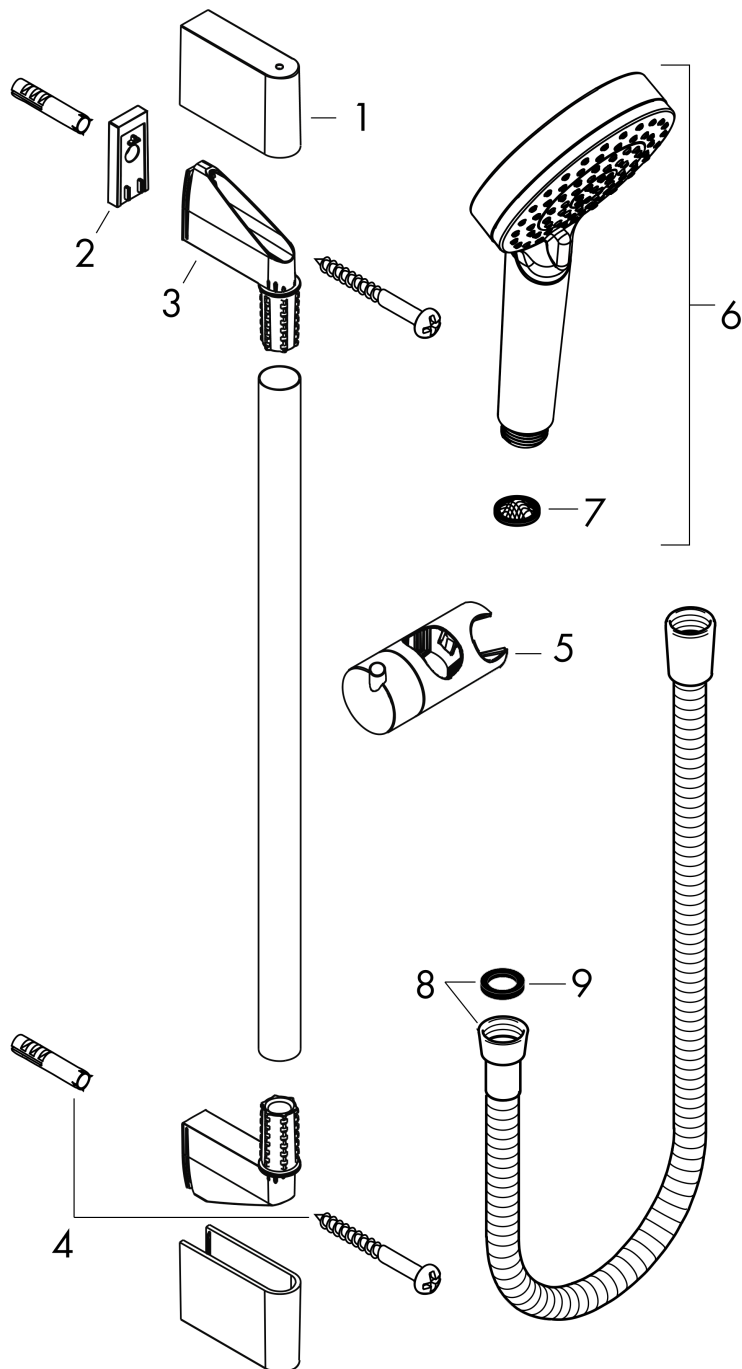

Vernis Blend

Shower set 100 Vario with shower bar Crometta 65 cm

Surfaces: **chrome** Art. no. : **26275000**

Description

product features

- Consists of: hand shower, shower bar, shower hose, slider
- Shower head size: 100 mm
- Spray pattern: Rain, IntenseRain
- spray type adjustment by turning
- hand shower holder inclination angle can be adjusted by 45°
- maximum flow rate 15.2 l/min at 3 bar
- Operating pressure: min. 1 bar/max. 6 bar
- shower hose with conical nut on both ends
- Wall-mounted: screw fixing
- Wall supports: plastic
- Stand pipe: 669 mm
- Shower bar diameter: 22 mm
- Profile pipe: round
- drilling distance 625 mm mm
- Noise class: I

Surfaces: **chrome** Art. no. : **26275000**

Flowchart

The consumption was measured in combination with the appropriate fittings (thermostat/mixer/in-wall valve) to reflect actual application in practice.

Vernis Blend
Shower set 100 Vario with shower bar Crometta 65 cm
 Surfaces: **chrome** Art. no. : **26275000**

Exploded Drawing

Year of production: >04/21

Vernis Blend

Shower set 100 Vario with shower bar Crometta 65 cm

Surfaces: **chrome** Art. no. : **26275000**

Spare part list

Year of production: >04/21

Pos.	Description	Art. no.	Price	PU
1	cover	95217000	-	1
2	tile-matching-disk 7 mm	97450000	-	1
3	wall support	95218000	-	1
4	mounting set	96179000	-	1
5	support, assy	95160000	-	1
6	handshower	26270000	-	1
7	filter packing	94246000	-	1
8	shower hose Metaflex'C 1,60 m	28266000	-	1
9	seal	98058000	-	1