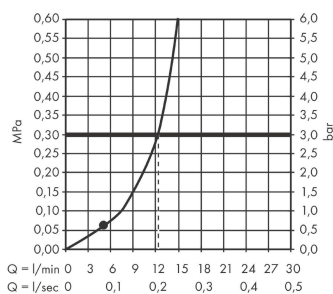

Flowchart

The consumption was measured in combination with the appropriate fittings (thermostat/mixer/ in-wall valve) to reflect actual application in practice.