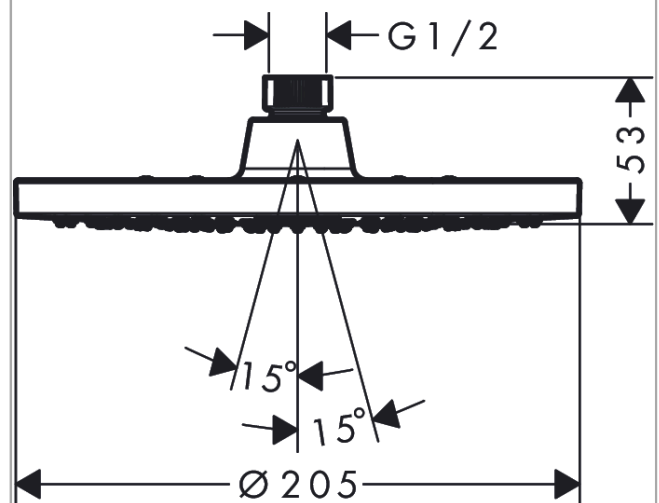

Vernis Blend

Overhead shower 200 1jet

Surfaces: **matt black** Art. no. : **26271670**

Description

product features

- Shower head size: 205 mm
- Spray pattern: Rain
- Ball-joint: overhead shower angle adjustable
- Spray face: plastic
- maximum flow rate 12.4 l/min at 3 bar
- Function from: 5.2 l/min
- Operating pressure: min. 1 bar/max. 6 bar
- overhead shower removable for cleaning
- Installation: ceiling or wall
- Connection thread 1/2"
- WRAS 2205010
- WRAS 2205010 - WRAS Approval Letter

Article Details

Price excl. VAT

£ 152.48

Technology

Certificates

Product image

Scale drawing