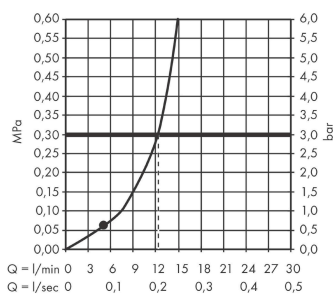

Vernis Blend

Overhead shower 200 1jet

Surfaces: **chrome** Art. no. : **26271000**

Description

product features

- Shower head size: 205 mm
- Spray pattern: Rain
- Ball-joint: overhead shower angle adjustable
- Spray face: plastic
- maximum flow rate 12.4 l/min at 3 bar
- Function from: 5.2 l/min
- Operating pressure: min. 1 bar/max. 6 bar
- overhead shower removable for cleaning
- Installation: ceiling or wall
- Connection thread 1/2"
- WRAS 2205010
- WRAS 2205010 - WRAS Approval Letter

Article Details

Price excl. VAT

£ 108.79

Technology

Certificates

Product image

Scale drawing

Flowchart