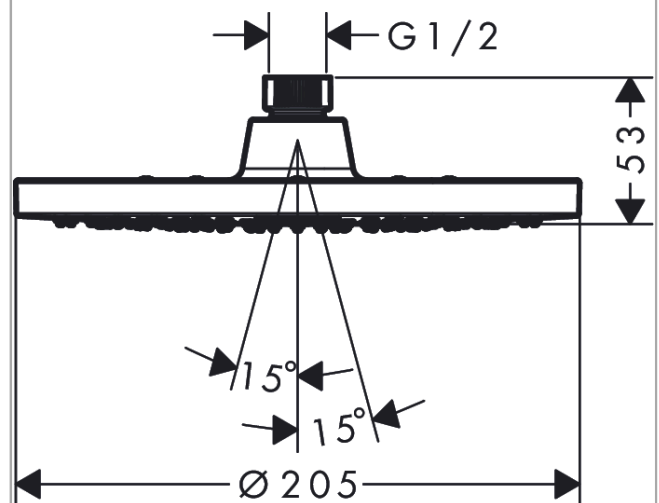

Vernis Blend

Overhead shower 200 1jet

Surfaces: **chrome** Art. no. : **26271000**

Description

product features

- Shower head size: 205 mm
- Spray pattern: Rain
- Ball-joint: overhead shower angle adjustable
- Spray face: plastic
- maximum flow rate 12.4 l/min at 3 bar
- Function from: 5.2 l/min
- Operating pressure: min. 1 bar/max. 6 bar
- overhead shower removable for cleaning
- Installation: ceiling or wall
- Connection thread 1/2"
- WRAS 2205010
- WRAS 2205010 - WRAS Approval Letter

Article Details

Price excl. VAT

£ 108.79

Technology

Certificates

Product image

Scale drawing

Flowchart