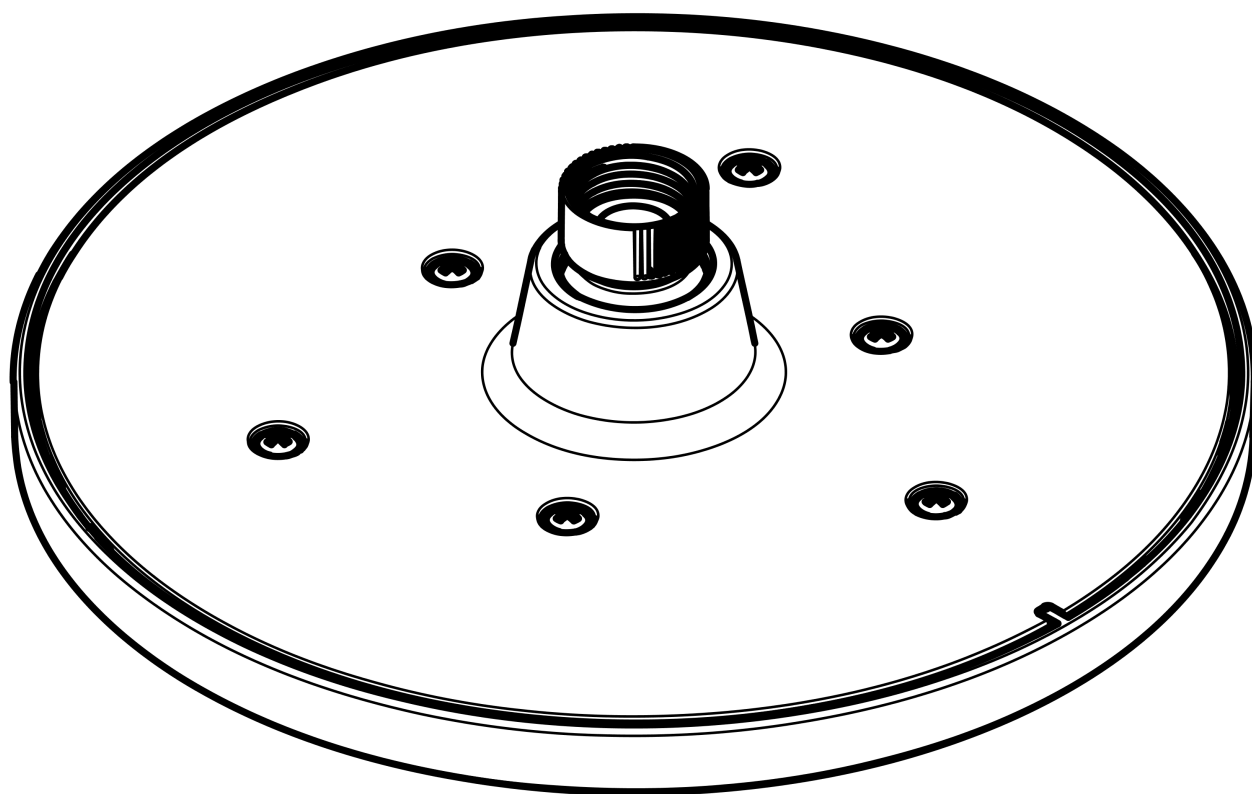

Vernis Blend

Overhead shower 200 1jet

Surfaces: **chrome** Art. no. : **26271000**

Exploded Drawing

Year of production: >04/21