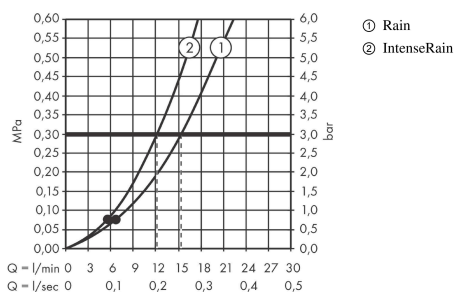

Flowchart

The consumption was measured in combination with the appropriate fittings (thermostat/mixer/ in-wall valve) to reflect actual application in practice.