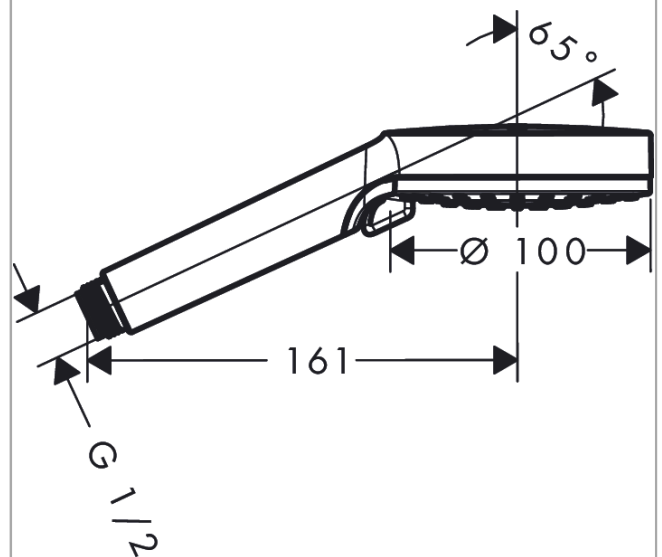

Scale drawing