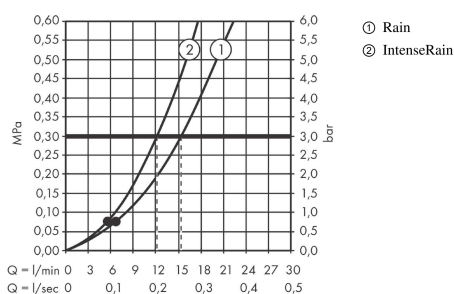

Vernis Blend
Hand shower 100 Vario
 Surfaces: **chrome** Art. no. : **26270000**

Description

product features

- Shower head size: 100 mm
- Spray pattern: Rain, IntenseRain
- spray type adjustment by turning
- Maximum flow rate (at 3 bar): 15.2 l/min
- minimum flow pressure: 1 bar
- Operating pressure: min. 1 bar/max. 6 bar
- with internal water conduction
- rinseable screen seal
- Connection thread 1/2"
- WRAS 2011015
- WRAS 2011015 - WRAS Approval Letter

Article Details

Price excl. VAT

£ 21.40

Technology

Certificates

Product image

Scale drawing

Flowchart