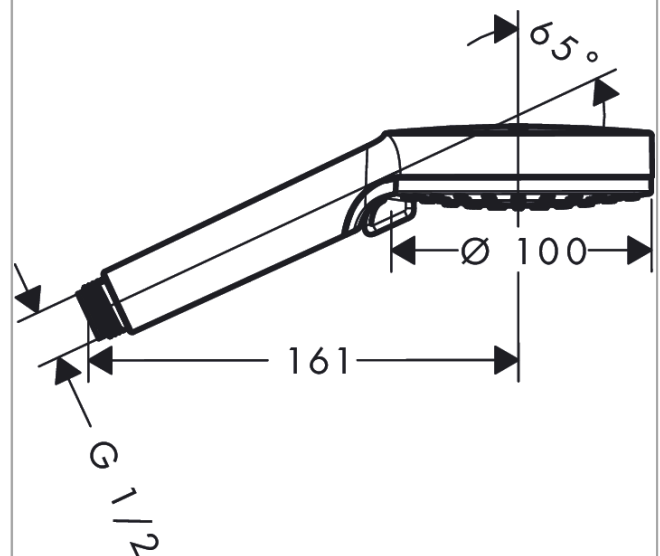

Vernis Blend
Hand shower 100 Vario
 Surfaces: **chrome** Art. no. : **26270000**

Description

product features

- Shower head size: 100 mm
- Spray pattern: Rain, IntenseRain
- spray type adjustment by turning
- Maximum flow rate (at 3 bar): 15.2 l/min
- minimum flow pressure: 1 bar
- Operating pressure: min. 1 bar/max. 6 bar
- with internal water conduction
- rinseable screen seal
- Connection thread 1/2"
- WRAS 2011015
- WRAS 2011015 - WRAS Approval Letter

Article Details

Price excl. VAT

£ 21.40

Technology

Certificates

Product image

Scale drawing

Flowchart