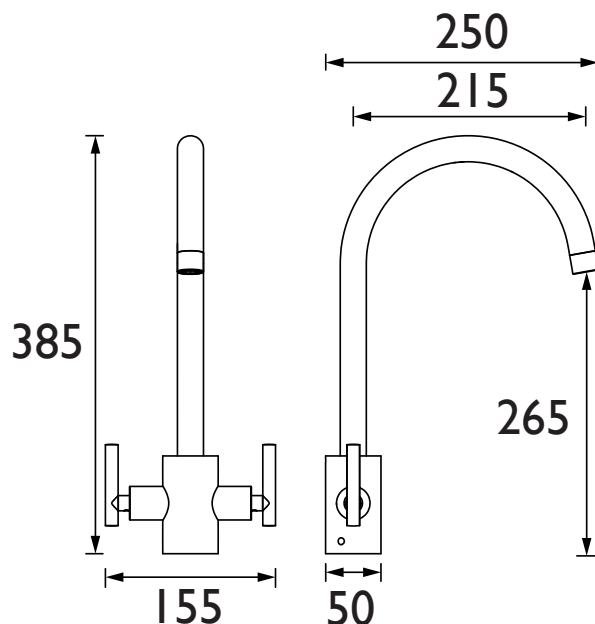

### Specification

Product Type:	Kitchen Taps
Main Construction Material:	Brass
Mount Type:	Deck Mounted
Handle Type:	Lever Handles
Connection Inlet:	1/2" BSP Flexible Tails
Connection Outlet:	M22 Female Aerator
Number of Tap Holes:	1
Valve/Cartridge Type:	1/2" Ceramic Disc Valve
Plumbing System Requirements:	Suitable for all plumbing systems
Minimum Dynamic Pressure (bar):	0.3 bar
Maximum Dynamic Pressure (bar):	5.0 bar
Maximum Hot Water Temperature °C:	65°C
Maximum Static Pressure (bar):	10 bar
Flow Type:	Single Flow
Isolation Included:	Yes

### Dimensions (measurements in mm)