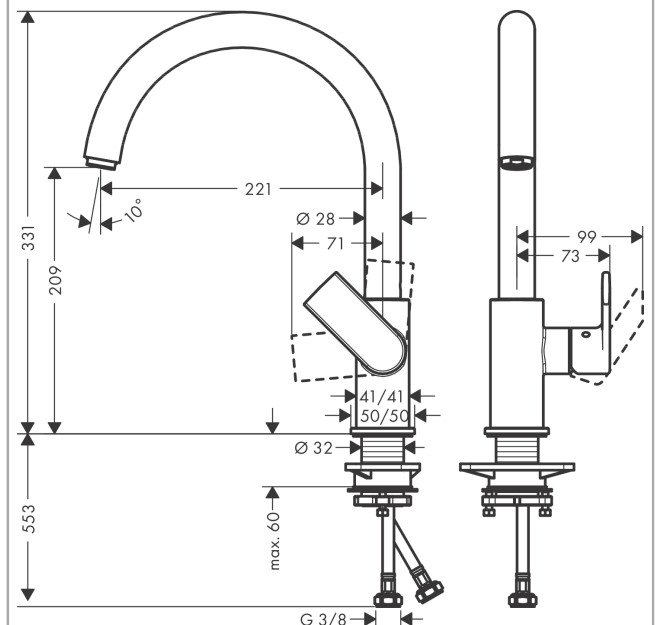

Vernis Shape M35

Single lever kitchen mixer 210 with swivel spout

Surfaces: **matt black** Art. no. : **71871670**

Description

product features

- ComfortZone 210 provides space for greater freedom of movement
- Swivel spout can be adjusted in 2 steps 120° or 360°
- normal spray
- Maximum flow rate (at 3 bar): 11.1 l/min
- Operating pressure: min. 1 bar/max. 10 bar
- ceramic cartridge
- 3/8" hose connections
- WRAS 2101016
- WRAS 2101016 - WRAS Approval Letter

Article Details

Price excl. VAT

£ 230.00

Technology

Certificates

Product image

Scale drawing

Flowchart