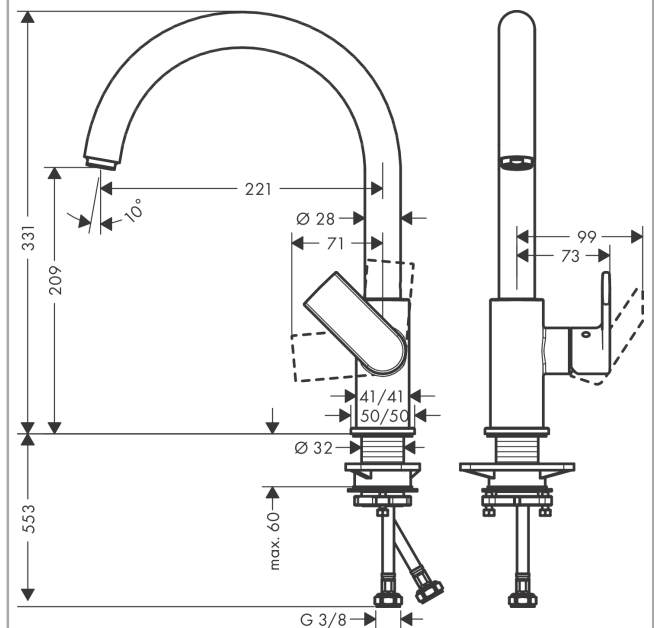

#### product features

- ComfortZone 210 provides space for greater freedom of movement
- Swivel spout can be adjusted in 2 steps 120° or 360°
- normal spray
- Maximum flow rate (at 3 bar): 11.1 l/min
- Operating pressure: min. 1 bar/max. 10 bar
- ceramic cartridge
- 3/8" hose connections
- WRAS 2101016
- WRAS 2101016 - WRAS Approval Letter

### Scale drawing

### Flowchart

**Vernis Shape M35**  
**Single lever kitchen mixer 210 with swivel spout**  
 Surfaces: **chrome** Art. no. : **71871000**

**Exploded Drawing**

Year of production: >04/21

**Vernis Shape M35**  
**Single lever kitchen mixer 210 with swivel spout**  
 Surfaces: **chrome** Art. no. : **71871000**

### Spare part list

Year of production: >04/21

Pos.	Description	Art. no.	Price	PU
1	spout cpl.	93880000	-	1
2	aerator M24x1	93881000	-	1
3	sealing set	93689000	-	1
4	handle	93695000	-	1
5	screw cover	96338000	-	1
6	flange	93692000	-	1
7	nut	93693000	-	1
8	cartridge, assy	97685000	-	1
9	locking screw for handle	95140000	-	1
10	seal	98865000	-	1
11	escutcheon	93954000	-	1
12	seal	93687000	-	1
13	support	97523000	-	1
14	fixing set (Ø 32)	13961000	-	1
15	connection hose 600 mm M8x0,75 G3/8	96510000	-	1
16	O-ring 6,6x1,6	93019000	-	1