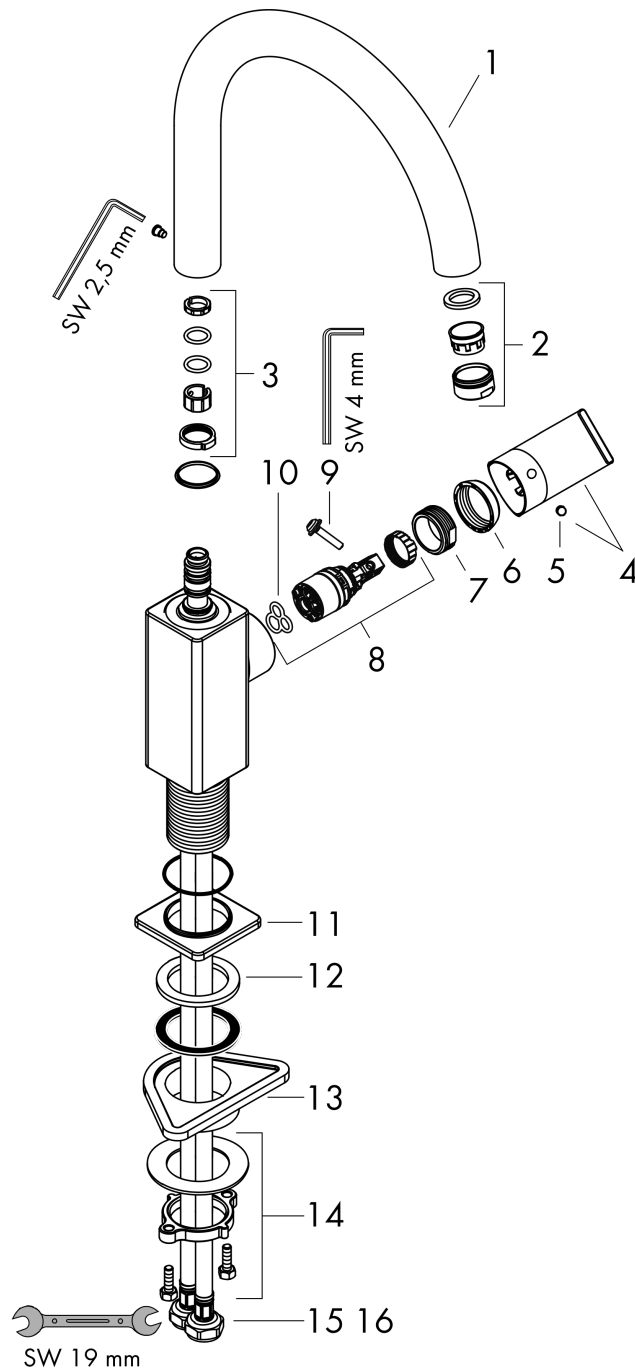

### Scale drawing

### Flowchart

**Vernis Shape M35**  
**Single lever kitchen mixer 210 with swivel spout**  
 Surfaces: **chrome** Art. no. : **71871000**

**Exploded Drawing**

Year of production: >04/21

**Vernis Shape M35**  
**Single lever kitchen mixer 210 with swivel spout**  
 Surfaces: **chrome** Art. no. : **71871000**

### Spare part list

Year of production: >04/21

Pos.	Description	Art. no.	Price	PU
1	spout cpl.	93880000	-	1
2	aerator M24x1	93881000	-	1
3	sealing set	93689000	-	1
4	handle	93695000	-	1
5	screw cover	96338000	-	1
6	flange	93692000	-	1
7	nut	93693000	-	1
8	cartridge, assy	97685000	-	1
9	locking screw for handle	95140000	-	1
10	seal	98865000	-	1
11	escutcheon	93954000	-	1
12	seal	93687000	-	1
13	support	97523000	-	1
14	fixing set (Ø 32)	13961000	-	1
15	connection hose 600 mm M8x0,75 G3/8	96510000	-	1
16	O-ring 6,6x1,6	93019000	-	1