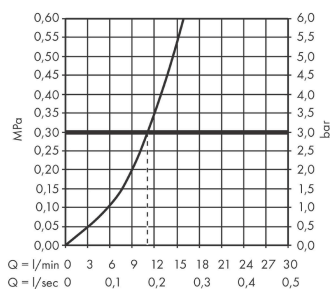

Vernis Blend M35
Single lever kitchen mixer 210 with swivel spout
 Surfaces: **matt black** Art. no. : **71870670**

Description

product features

- ComfortZone 210 provides space for greater freedom of movement
- Swivel spout can be adjusted in 2 steps 120° or 360°
- normal spray
- Maximum flow rate (at 3 bar): 11.1 l/min
- Operating pressure: min. 1 bar/max. 10 bar
- ceramic cartridge
- 3/8" hose connections
- WRAS 2101016
- WRAS 2101016 - WRAS Approval Letter

Article Details

Price excl. VAT

£ 192.50

Technology

Certificates

Product image

Scale drawing

Flowchart