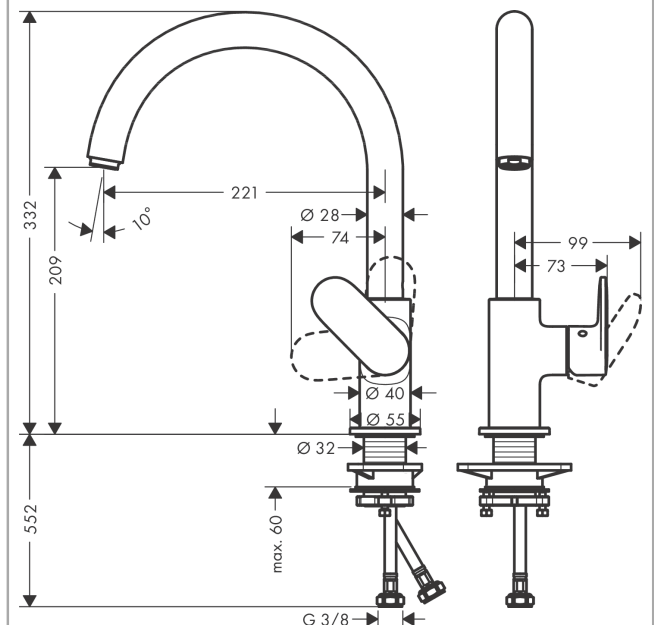

Vernis Blend M35
Single lever kitchen mixer 210 with swivel spout
 Surfaces: **matt black** Art. no. : **71870670**

Description

product features

- ComfortZone 210 provides space for greater freedom of movement
- Swivel spout can be adjusted in 2 steps 120° or 360°
- normal spray
- Maximum flow rate (at 3 bar): 11.1 l/min
- Operating pressure: min. 1 bar/max. 10 bar
- ceramic cartridge
- 3/8" hose connections
- WRAS 2101016
- WRAS 2101016 - WRAS Approval Letter

Article Details

Price excl. VAT

£ 192.50

Technology

Certificates

Product image

Scale drawing

Flowchart

Vernis Blend M35
Single lever kitchen mixer 210 with swivel spout
 Surfaces: **matt black** Art. no. : **71870670**

Exploded Drawing

Year of production: >04/21

Vernis Blend M35
Single lever kitchen mixer 210 with swivel spout
 Surfaces: **matt black** Art. no. : **71870670**

Spare part list

Year of production: >04/21

Pos.	Description	Art. no.	Price	PU
1	spout cpl.	93880670	-	1
2	aerator M24x1	93881670	-	1
3	sealing set	93689000	-	1
4	handle	93691670	-	1
5	screw cover	96338000	-	1
6	flange	93692670	-	1
7	nut	93693000	-	1
8	cartridge, assy	97685000	-	1
9	locking screw for handle	95140000	-	1
10	seal	98865000	-	1
11	escutcheon	93946670	-	1
12	seal	93694000	-	1
13	support	97523000	-	1
14	fixing set (Ø 32)	13961000	-	1
15	connection hose 600 mm M8x0,75 G3/8	96510000	-	1
16	O-ring 6,6x1,6	93019000	-	1
a	fixation extension 35 mm	13898000	-	1