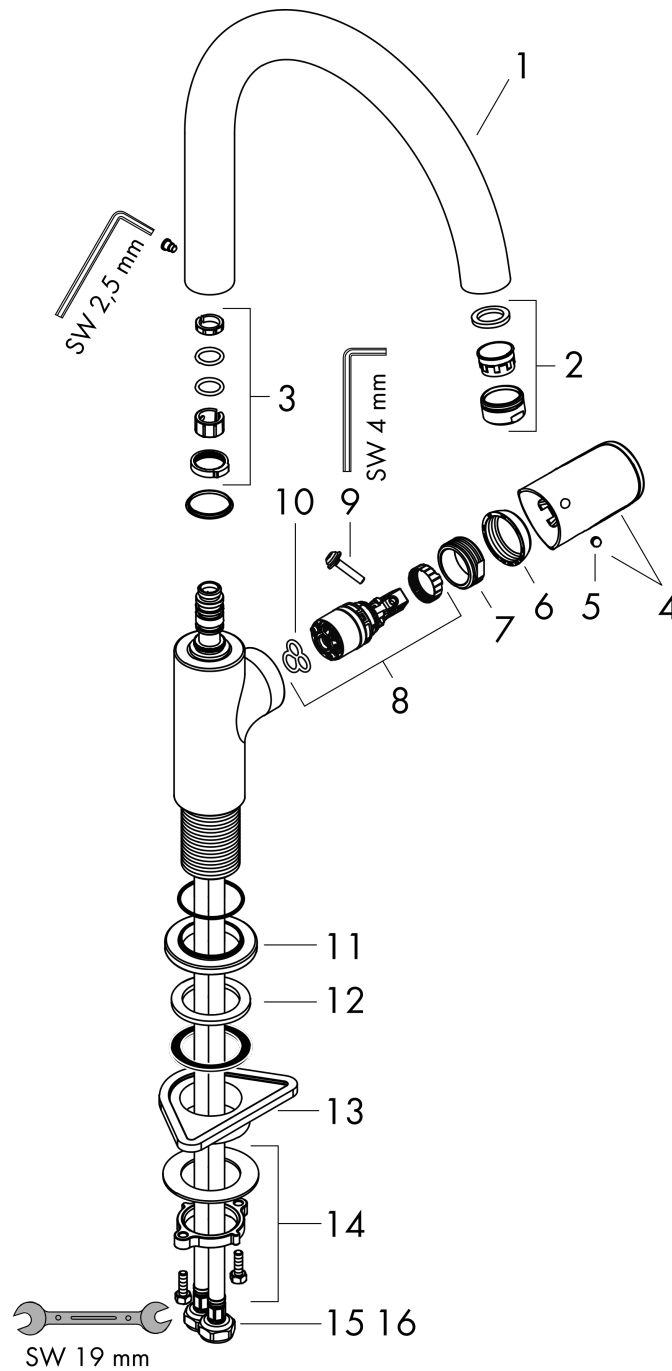

Vernis Blend M35
Single lever kitchen mixer 210 with swivel spout
 Surfaces: **matt black** Art. no. : **71870670**

Description

product features

- ComfortZone 210 provides space for greater freedom of movement
- Swivel spout can be adjusted in 2 steps 120° or 360°
- normal spray
- Maximum flow rate (at 3 bar): 11.1 l/min
- Operating pressure: min. 1 bar/max. 10 bar
- ceramic cartridge
- 3/8" hose connections
- WRAS 2101016
- WRAS 2101016 - WRAS Approval Letter

Article Details

Price excl. VAT

£ 192.50

Technology

Certificates

Product image

Scale drawing

Flowchart

Vernis Blend M35
Single lever kitchen mixer 210 with swivel spout
 Surfaces: **matt black** Art. no. : **71870670**

Exploded Drawing

Year of production: >04/21

Vernis Blend M35
Single lever kitchen mixer 210 with swivel spout
 Surfaces: **matt black** Art. no. : **71870670**

Spare part list

Year of production: >04/21

Pos.	Description	Art. no.	Price	PU
1	spout cpl.	93880670	-	1
2	aerator M24x1	93881670	-	1
3	sealing set	93689000	-	1
4	handle	93691670	-	1
5	screw cover	96338000	-	1
6	flange	93692670	-	1
7	nut	93693000	-	1
8	cartridge, assy	97685000	-	1
9	locking screw for handle	95140000	-	1
10	seal	98865000	-	1
11	escutcheon	93946670	-	1
12	seal	93694000	-	1
13	support	97523000	-	1
14	fixing set (Ø 32)	13961000	-	1
15	connection hose 600 mm M8x0,75 G3/8	96510000	-	1
16	O-ring 6,6x1,6	93019000	-	1
a	fixation extension 35 mm	13898000	-	1