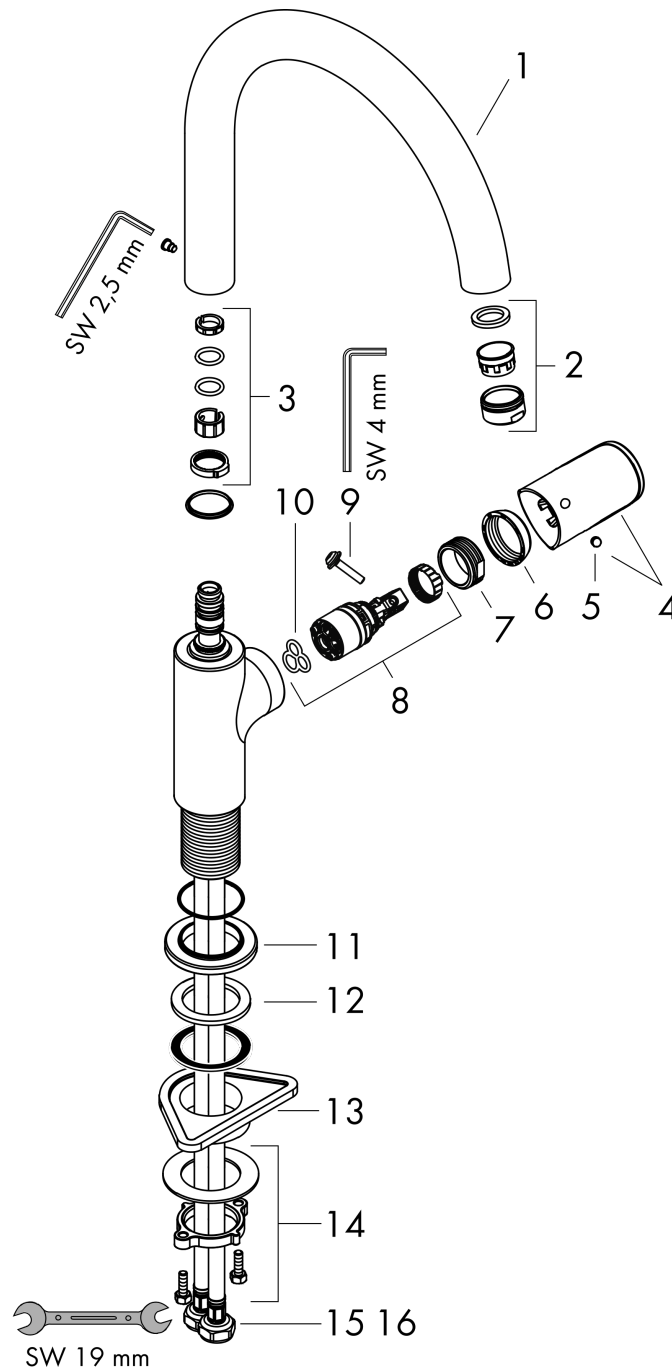

### Scale drawing

### Flowchart

**Vernis Blend M35**  
**Single lever kitchen mixer 210 with swivel spout**  
 Surfaces: **chrome** Art. no. : **71870000**

**Exploded Drawing**

Year of production: >04/21

**Vernis Blend M35**  
**Single lever kitchen mixer 210 with swivel spout**  
 Surfaces: **chrome** Art. no. : **71870000**

### Spare part list

Year of production: >04/21

Pos.	Description	Art. no.	Price	PU
1	spout cpl.	93880000	-	1
2	aerator M24x1	93881000	-	1
3	sealing set	93689000	-	1
4	handle	93691000	-	1
5	screw cover	96338000	-	1
6	flange	93692000	-	1
7	nut	93693000	-	1
8	cartridge, assy	97685000	-	1
9	locking screw for handle	95140000	-	1
10	seal	98865000	-	1
11	escutcheon	93946000	-	1
12	seal	93694000	-	1
13	support	97523000	-	1
14	fixing set (Ø 32)	13961000	-	1
15	connection hose 600 mm M8x0,75 G3/8	96510000	-	1
16	O-ring 7x1,5	98422000	-	1