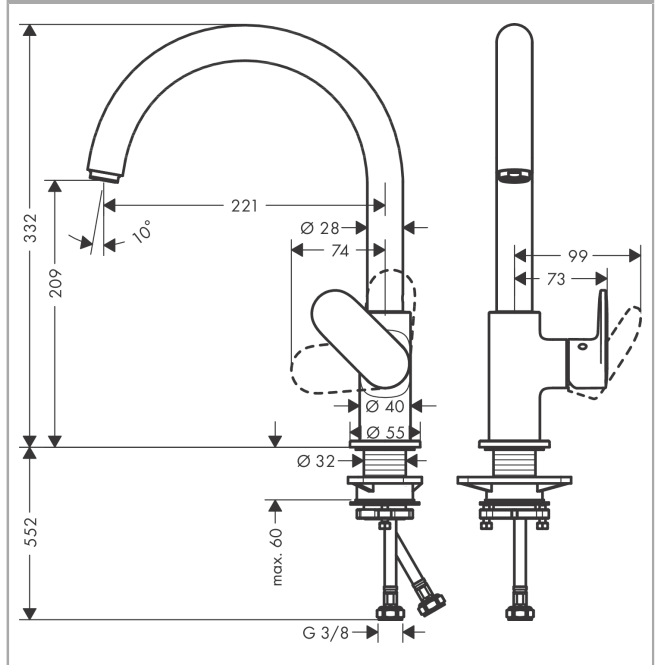

#### product features

- ComfortZone 210 provides space for greater freedom of movement
- Swivel spout can be adjusted in 2 steps 120° or 360°
- normal spray
- Maximum flow rate (at 3 bar): 11.1 l/min
- Operating pressure: min. 1 bar/max. 10 bar
- ceramic cartridge
- 3/8" hose connections
- WRAS 2101016
- WRAS 2101016 - WRAS Approval Letter

### Scale drawing

### Spare part list

Year of production: >04/21

Pos.	Description	Art. no.	Price	PU
1	spout cpl.	93880000	-	1
2	aerator M24x1	93881000	-	1
3	sealing set	93689000	-	1
4	handle	93691000	-	1
5	screw cover	96338000	-	1
6	flange	93692000	-	1
7	nut	93693000	-	1
8	cartridge, assy	97685000	-	1
9	locking screw for handle	95140000	-	1
10	seal	98865000	-	1
11	escutcheon	93946000	-	1
12	seal	93694000	-	1
13	support	97523000	-	1
14	fixing set (Ø 32)	13961000	-	1
15	connection hose 600 mm M8x0,75 G3/8	96510000	-	1
16	O-ring 7x1,5	98422000	-	1