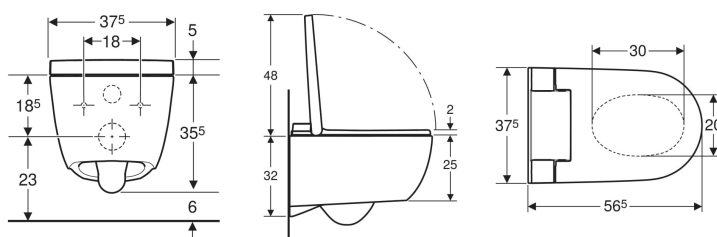

Geberit AquaClean Alba WC complete solution, wall-hung WC

Application purposes

- For convenient toilet use
- For gently cleaning the anal area with water

Characteristics

- Water heating by storage water heater
- Anal shower with WhirlSpray shower technology
- Spray intensity can be set to five different levels
- Shower water temperature can be adjusted via Geberit Home App
- Spray arm can be set to five different positions via Geberit Home App
- Adjustable oscillating spray (automatic forward and reverse motion of the spray arm)
- Automatic pre- and postrinsing of the spray nozzle with fresh water
- Descaling programme
- Rimless WC ceramic appliance featuring TurboFlush flush technology
- Washdown WC
- User detection
- WC seat ring and WC lid with soft-closing mechanism
- WC lid with SoftOpening
- Functions can be controlled remotely
- Compatible with Geberit Home App
- Water supply connection on the left, hidden behind the WC ceramic
- Mains connection with flexible three-core sheathed cable, on the right side, hidden behind the WC ceramic
- External water supply connection on the left possible with accessories

- External mains connection with power outlet on the right possible
- Approval in accordance with (DIN) EN 1717 / (DIN) EN 13077

Technical data

Protection degree	IPX4
Nominal voltage	230 V AC
Mains frequency	50 Hz
Power consumption standby max.	0.5 W
Flow pressure	0.5–10 bar
Operating temperature	5–40 °C
Water temperature, adjustment range	34–40 °C
Calculated flow rate	0.02 l/s
Minimum flow pressure for calculated flow rate	0.5 bar
Spray time	20 s
Load WC seat max.	150 kg
Odour extraction unit	No
SoftOpening	Yes
With WC seat ring heating	No
With orientation light	No
With dryer functionality	No

Scope of delivery

- Water supply connection set for Sigma and Omega concealed cisterns 12 cm, installation height 112 cm
- Female socket for mains connection
- Sound insulation set
- Remote control with wall-mounted case and battery CR2032
- Fastening material

To order additionally

- Geberit straight connector with sleeve and cover caps

Art. no.	Colour / surface	B	H	T	Protection class	Power consumption	
146.350.01.1	WC ceramic appliance: white / KeraTect Design cover: white	37.5 cm	40.5 cm	56.5 cm	I	850 W	New

Accessories

- Reinforced braided hose with ball valve for Geberit AquaClean Alba / Sela