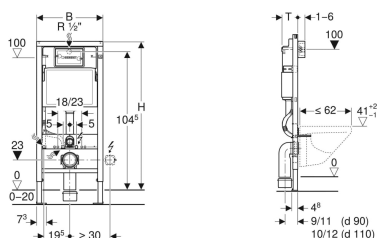

**Geberit Duofix frame for wall-hung WC, 112 cm, with Delta concealed cistern 12 cm, Delta30 flush plate**

**Application purposes**

- For drywall construction
- For installation in part or room-height prewall installations
- For installation in room-height installation walls
- For wall-hung WCs with connection dimensions in accordance with EN 33:2011
- For wall-hung WCs with projection up to 62 cm
- For floor constructions 0–20 cm

**Scope of delivery**

- Angle stop valve R 1/2", with adaptor ring
- Protection box for service opening, made of polystyrene foam
- 2 distance bolts
- Geberit Delta30 flush plate for dual flush
- 2 wall anchors
- Connection set for WC,  $\varnothing 90$  mm

**Technical data**

Operating temperature, water max.	25 °C
Flush volume, factory setting	5.8 / 3 l
Flush volume large, adjustment range	4 / 4.5 / 6 / 7.5 l
Flush volume small, adjustment range	2–4 l
Height-adjustable	No

- Adaptor socket made of PE-HD,  $\varnothing 90 / 110$  mm
- Connection bend 90° made of PE-HD,  $\varnothing 90$  mm
- 2 protection plugs
- Crossbar for panelling support
- 2 threaded rods M12
- Fastening material