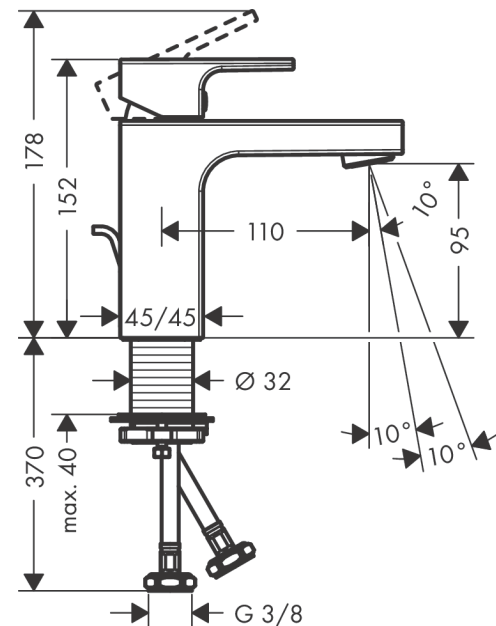

Vernis Shape

Single lever basin mixer 100 with pop-up waste set

Surfaces: **matt black** Art. no. : **71561670**

Description

product features

- Consists of: single lever basin mixer, waste set
- ComfortZone 100 provides space for greater freedom of movement
- spout 110 mm long
- spout height: 95 mm
- free-standing installation
- Spray pattern: normal spray
- spray direction can be adjusted to minimise splash back
- Maximum flow rate (at 3 bar): 5 l/min
- Min. operating pressure: 1 bar
- Max. operating pressure: 10 bar
- ceramic cartridge
- with isolated water conduction - without contact with nickel and lead
- pop-up waste set 1¼"
- Material waste set: synthetic
- WRAS 2101057
- WRAS 2101057 - WRAS Approval Letter

Article Details

Price excl. VAT

£ 160.50

Technology

Certificates

Product image

Scale drawing

Vernis Shape
Single lever basin mixer 100 with pop-up waste set
 Surfaces: **matt black** Art. no. : **71561670**

Flowchart

Vernis Shape
Single lever basin mixer 100 with pop-up waste set
 Surfaces: **matt black** Art. no. : **71561670**

Exploded Drawing

Year of production: >04/21

Vernis Shape**Single lever basin mixer 100 with pop-up waste set**Surfaces: **matt black** Art. no. : **71561670****Spare part list**

Year of production: >04/21

Pos.	Description	Art. no.	Price	PU
1	handle	93684670	-	1
2	screw cover	96338000	-	1
3	flange	93680670	-	1
4	nut	93686000	-	1
5	cartridge, assy	97685000	-	1
6	locking screw for handle	95140000	-	1
7	seal	98865000	-	1
8	aerator swivelling M24x1 (5 l/min)	93834670	-	1
9	seal	93687000	-	1
10	fixing set (Ø 32)	13961000	-	1
11	lever collar	97548000	-	1
12	pull rod	93683670	-	1
a	pop up waste	94139670	-	1
b	fixation extension 35 mm	13898000	-	1