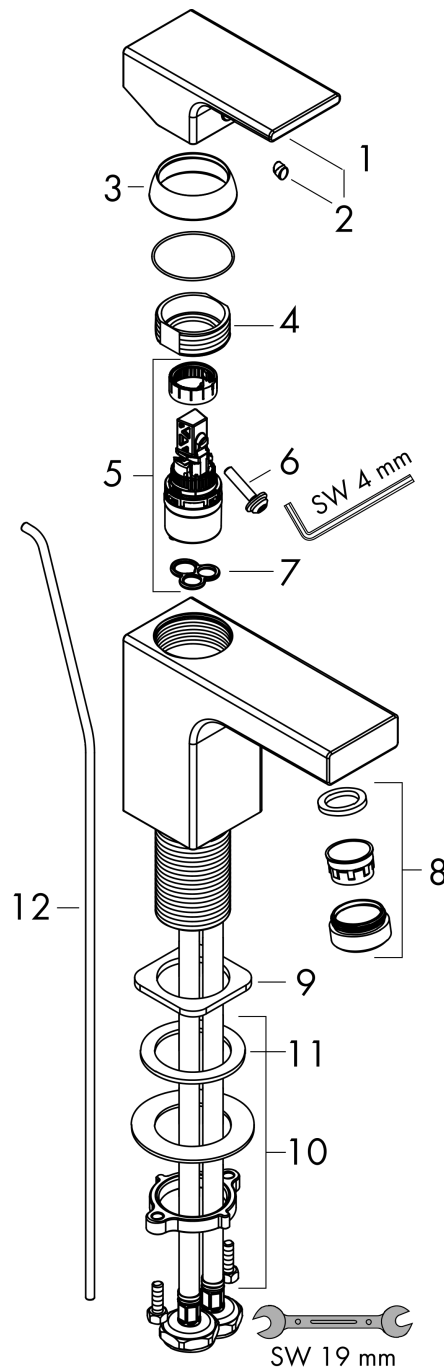

Vernis Shape

Single lever basin mixer 100 with pop-up waste set

Surfaces: **matt black** Art. no. : **71561670**

Description

product features

- Consists of: single lever basin mixer, waste set
- ComfortZone 100 provides space for greater freedom of movement
- spout 110 mm long
- spout height: 95 mm
- free-standing installation
- Spray pattern: normal spray
- spray direction can be adjusted to minimise splash back
- Maximum flow rate (at 3 bar): 5 l/min
- Min. operating pressure: 1 bar
- Max. operating pressure: 10 bar
- ceramic cartridge
- with isolated water conduction - without contact with nickel and lead
- pop-up waste set 1¼"
- Material waste set: synthetic
- WRAS 2101057
- WRAS 2101057 - WRAS Approval Letter

Article Details

Price excl. VAT

£ 160.50

Technology

Certificates

Product image

Scale drawing

Vernis Shape
Single lever basin mixer 100 with pop-up waste set
 Surfaces: **matt black** Art. no. : **71561670**

Flowchart

Vernis Shape
Single lever basin mixer 100 with pop-up waste set
 Surfaces: **matt black** Art. no. : **71561670**

Exploded Drawing

Year of production: >04/21

Vernis Shape**Single lever basin mixer 100 with pop-up waste set**Surfaces: **matt black** Art. no. : **71561670****Spare part list**

Year of production: >04/21

Pos.	Description	Art. no.	Price	PU
1	handle	93684670	-	1
2	screw cover	96338000	-	1
3	flange	93680670	-	1
4	nut	93686000	-	1
5	cartridge, assy	97685000	-	1
6	locking screw for handle	95140000	-	1
7	seal	98865000	-	1
8	aerator swivelling M24x1 (5 l/min)	93834670	-	1
9	seal	93687000	-	1
10	fixing set (Ø 32)	13961000	-	1
11	lever collar	97548000	-	1
12	pull rod	93683670	-	1
a	pop up waste	94139670	-	1
b	fixation extension 35 mm	13898000	-	1