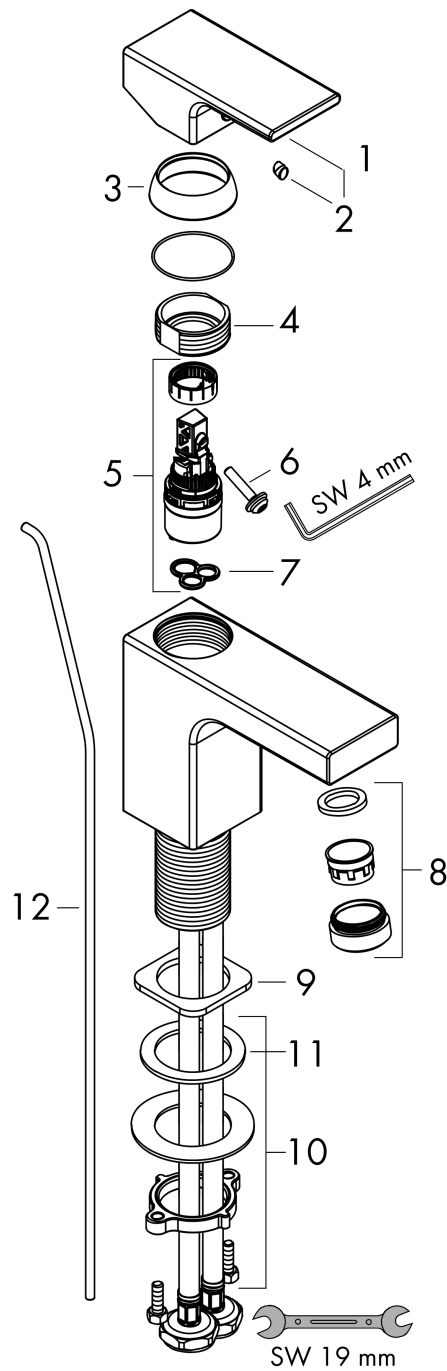

##### product features

- Consists of: single lever basin mixer, waste set
- ComfortZone 100 provides space for greater freedom of movement
- spout 110 mm long
- spout height: 95 mm
- free-standing installation
- Spray pattern: normal spray
- spray direction can be adjusted to minimise splash back
- Maximum flow rate (at 3 bar): 5 l/min
- Min. operating pressure: 1 bar
- Max. operating pressure: 10 bar
- ceramic cartridge
- with isolated water conduction - without contact with nickel and lead
- pop-up waste set 1 1/4"
- Material waste set: synthetic
- WRAS 2101057

#### Scale drawing

**Vernis Shape**  
**Single lever basin mixer 100 with pop-up waste set**  
 Surfaces: **chrome** Art. no. : **71561000**

**Flowchart**

**Vernis Shape**  
**Single lever basin mixer 100 with pop-up waste set**  
 Surfaces: **chrome** Art. no. : **71561000**

**Exploded Drawing**

Year of production: >04/21

#### Spare part list

Year of production: >04/21

Pos.	Description	Art. no.	Price	PU
1	handle	93684000	-	1
2	screw cover	96338000	-	1
3	flange	93680000	-	1
4	nut	93686000	-	1
5	cartridge, assy	97685000	-	1
6	locking screw for handle	95140000	-	1
7	seal	98865000	-	1
8	aerator swivelling M24x1 (5 l/min)	93834000	-	1
9	seal	93687000	-	1
10	fixing set (Ø 32)	13961000	-	1
11	lever collar	97548000	-	1
12	pull rod	93683000	-	1
a	pop up waste	92168000	-	1
b	fixation extension 35 mm	13898000	-	1