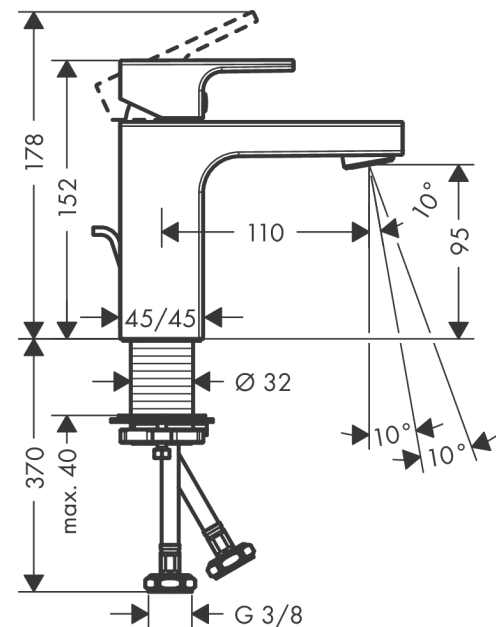

Scale drawing