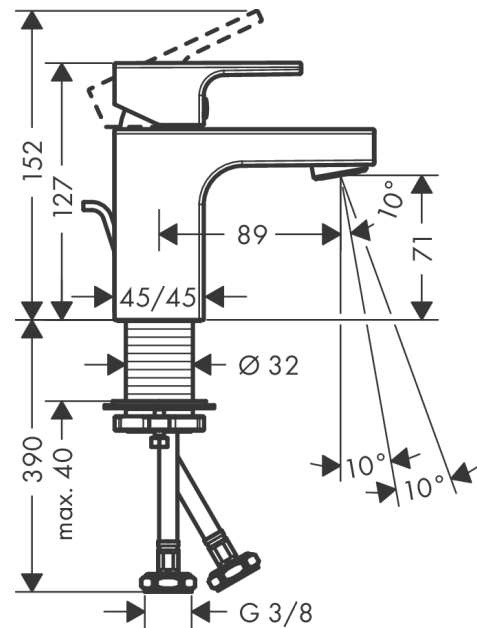

Vernis Shape

Single lever basin mixer 70 with pop-up waste set

Surfaces: **matt black** Art. no. : **71560670**

Description

product features

- Consists of: single lever basin mixer, waste set
- ComfortZone 70 provides space for greater freedom of movement
- spout 89 mm long
- spout height: 71 mm
- free-standing installation
- Spray pattern: normal spray
- spray direction can be adjusted to minimise splash back
- Maximum flow rate (at 3 bar): 5 l/min
- Min. operating pressure: 1 bar
- Max. operating pressure: 10 bar
- ceramic cartridge
- with isolated water conduction - without contact with nickel and lead
- pop-up waste set 1¼"
- Material waste set: synthetic
- WRAS 2101057
- WRAS 2101057 - WRAS Approval Letter

Article Details

Price excl. VAT

£ 123.05

Technology

Certificates

Product image

Scale drawing

Vernis Shape
Single lever basin mixer 70 with pop-up waste set
 Surfaces: **matt black** Art. no. : **71560670**