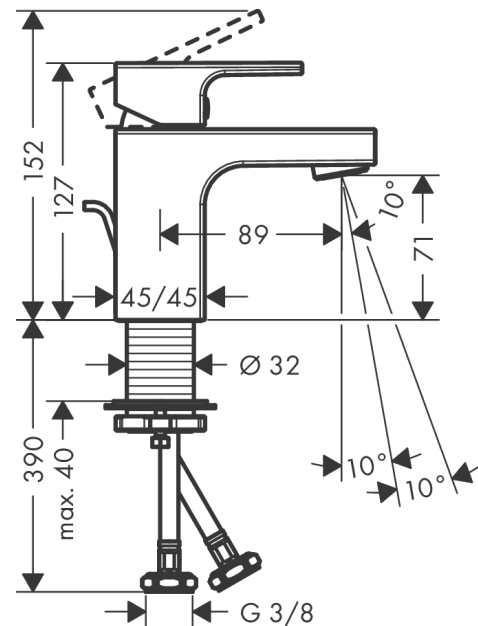

Vernis Shape

Single lever basin mixer 70 with pop-up waste set

Surfaces: **chrome** Art. no. : **71560000**

Description

product features

- Consists of: single lever basin mixer, waste set
- ComfortZone 70 provides space for greater freedom of movement
- spout 89 mm long
- spout height: 71 mm
- free-standing installation
- Spray pattern: normal spray
- spray direction can be adjusted to minimise splash back
- Maximum flow rate (at 3 bar): 5 l/min
- Min. operating pressure: 1 bar
- Max. operating pressure: 10 bar
- ceramic cartridge
- with isolated water conduction - without contact with nickel and lead
- pop-up waste set 1 1/4"
- Material waste set: synthetic
- WRAS 2101057
- WRAS 2101057 - WRAS Approval Letter

Article Details

Price excl. VAT

£ 87.39

Technology

Certificates

Product image

Scale drawing

Vernis Shape
Single lever basin mixer 70 with pop-up waste set
 Surfaces: **chrome** Art. no. : **71560000**