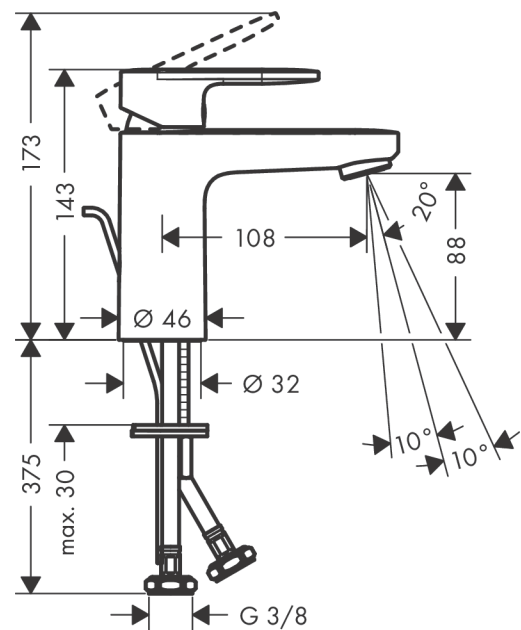

Scale drawing