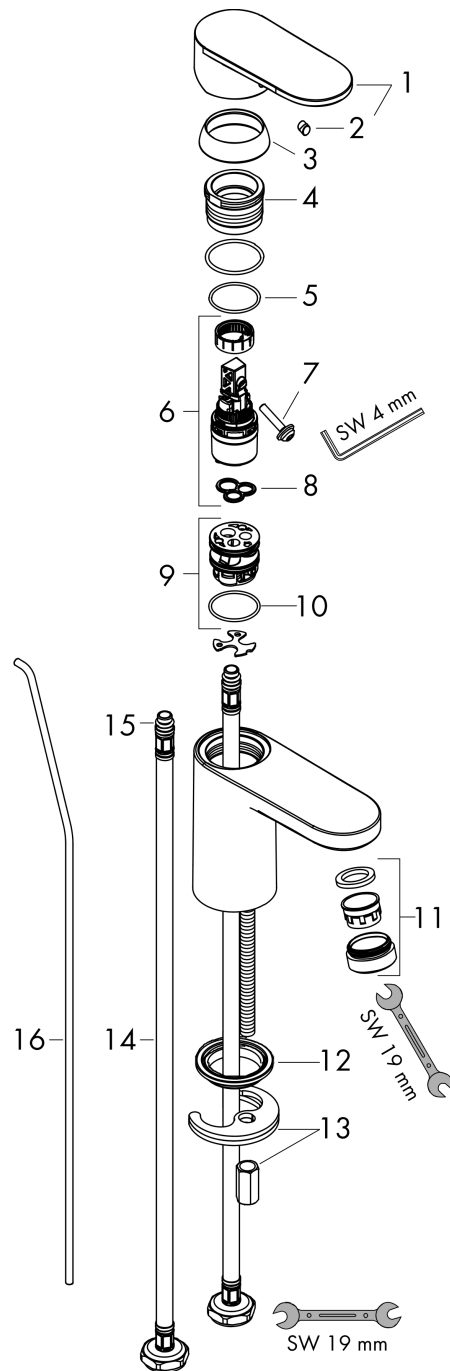

Vernis Blend

Single lever basin mixer 100 with pop-up waste set

Surfaces: **chrome** Art. no. : **71551000**

Flowchart

Vernis Blend
Single lever basin mixer 100 with pop-up waste set
 Surfaces: **chrome** Art. no. : **71551000**

Exploded Drawing

Year of production: >01/21

Vernis Blend

Single lever basin mixer 100 with pop-up waste set

Surfaces: **chrome** Art. no. : **71551000**

Spare part list

Year of production: >01/21

Pos.	Description	Art. no.	Price	PU
1	handle	93678000	-	1
2	screw cover	96338000	-	1
3	flange	93680000	-	1
4	nut	93681000	-	1
5	O-ring 24x1,5	98434000	-	1
6	cartridge, assy	97685000	-	1
7	locking screw for handle	95140000	-	1
8	seal	98865000	-	1
9	adapter for cartridge	98866000	-	1
10	O-ring 23x2	98398000	-	1
11	aerator swivelling M24x1 (5 l/min)	93834000	-	1
12	seal Ø 42	98722000	-	1
13	fixing set	96016000	-	1
14	connection hose 600 mm M8x0,75 G3/8	96556000	-	1
15	O-ring 7x1,5	98422000	-	1
16	pull rod	93683000	-	1
a	pop up waste	92168000	-	1
b	lever arm 340mm (ball-Ø12mm)	96324000	-	1