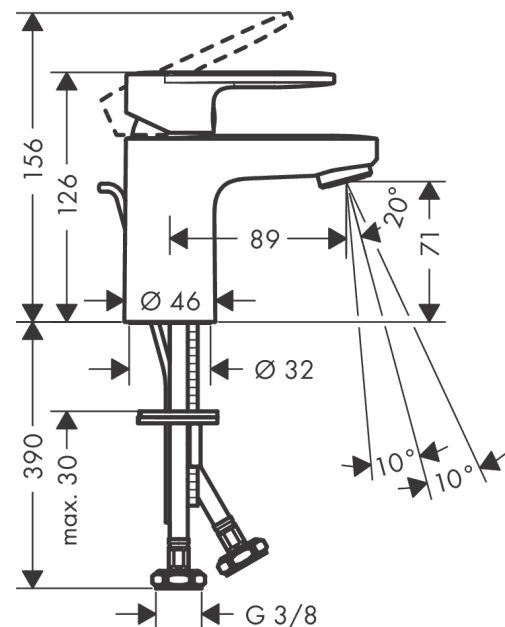

Vernis Blend

Single lever basin mixer 70 with pop-up waste set

Surfaces: **matt black** Art. no. : **71550670**

Description

product features

- Consists of: single lever basin mixer, waste set
- ComfortZone 70 provides space for greater freedom of movement
- spout 89 mm long
- spout height: 71 mm
- free-standing installation
- Spray pattern: normal spray
- spray direction can be adjusted to minimise splash back
- Maximum flow rate (at 3 bar): 5 l/min
- Min. operating pressure: 1 bar
- Max. operating pressure: 10 bar
- ceramic cartridge
- pop-up waste set 1¼"
- Material waste set: synthetic
- WRAS 2101057
- WRAS 2101057 - WRAS Approval Letter

Article Details

Price excl. VAT

£ 102.54

Technology

Certificates

Product image

Scale drawing

Vernis Blend
Single lever basin mixer 70 with pop-up waste set
 Surfaces: **matt black** Art. no. : **71550670**