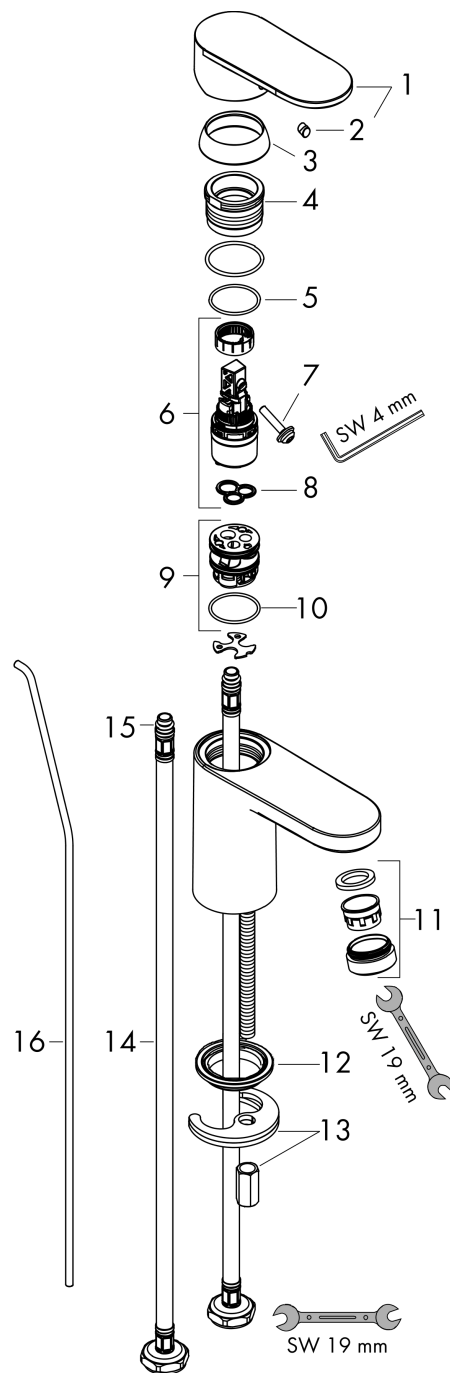

##### product features

- Consists of: single lever basin mixer, waste set
- ComfortZone 70 provides space for greater freedom of movement
- spout 89 mm long
- spout height: 71 mm
- free-standing installation
- Spray pattern: normal spray
- spray direction can be adjusted to minimise splash back
- Maximum flow rate (at 3 bar): 5 l/min
- Min. operating pressure: 1 bar
- Max. operating pressure: 10 bar
- ceramic cartridge
- pop-up waste set 1¼"
- Material waste set: synthetic
- WRAS 2101057

#### Scale drawing

**Vernis Blend**

**Single lever basin mixer 70 with pop-up waste set**

Surfaces: **chrome** Art. no. : **71550000**

**Flowchart**

**Vernis Blend**  
**Single lever basin mixer 70 with pop-up waste set**  
 Surfaces: **chrome** Art. no. : **71550000**

**Exploded Drawing**

Year of production: >01/21

#### Spare part list

Year of production: >01/21

Pos.	Description	Art. no.	Price	PU
1	handle	93678000	-	1
2	screw cover	96338000	-	1
3	flange	93680000	-	1
4	nut	93681000	-	1
5	O-ring 24x1,5	98434000	-	1
6	cartridge, assy	97685000	-	1
7	locking screw for handle	95140000	-	1
8	seal	98865000	-	1
9	adapter for cartridge	98866000	-	1
10	O-ring 23x2	98398000	-	1
11	aerator swivelling M24x1 (5 l/min)	93834000	-	1
12	seal Ø 42	98722000	-	1
13	fixing set	96016000	-	1
14	connection hose 450 mm M8x0,75 G3/8	97206000	-	1
15	O-ring 7x1,5	98422000	-	1
16	pull rod	93683000	-	1
a	pop up waste	92168000	-	1
b	lever arm 340mm (ball-Ø12mm)	96324000	-	1