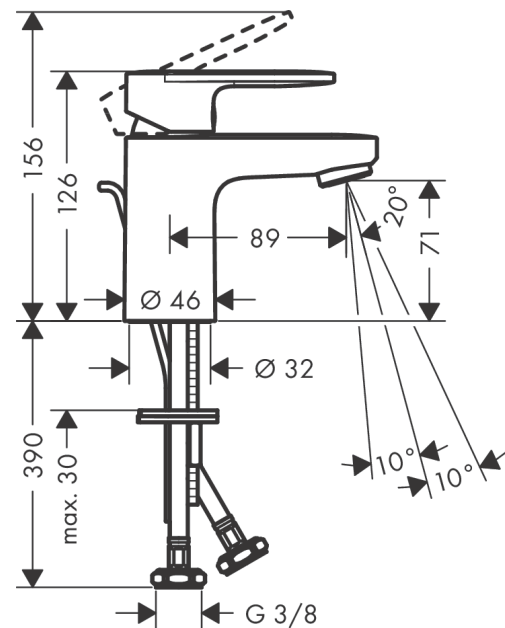

Vernis Blend

Single lever basin mixer 70 with pop-up waste set

Surfaces: **chrome** Art. no. : **71550000**

Description

product features

- Consists of: single lever basin mixer, waste set
- ComfortZone 70 provides space for greater freedom of movement
- spout 89 mm long
- spout height: 71 mm
- free-standing installation
- Spray pattern: normal spray
- spray direction can be adjusted to minimise splash back
- Maximum flow rate (at 3 bar): 5 l/min
- Min. operating pressure: 1 bar
- Max. operating pressure: 10 bar
- ceramic cartridge
- pop-up waste set 1¼"
- Material waste set: synthetic
- WRAS 2101057

Article Details

Price excl. VAT

£ 73.11

Technology

Certificates

Product image

Scale drawing