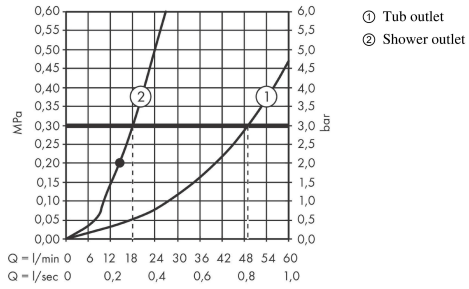

Vernis Shape

2-hole rim mounted bath mixer with diverter valve and Vernis Blend hand shower Vario

Surfaces: **matt black** Art. no. : **71462670**

Flowchart