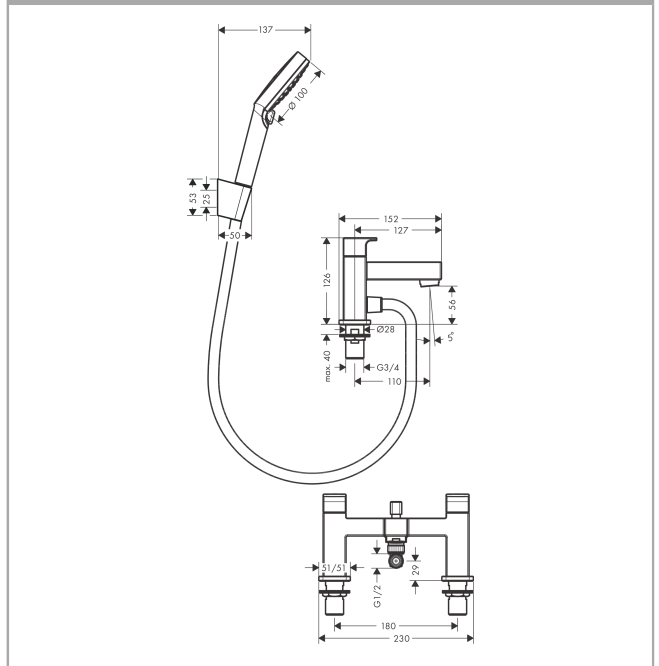

Vernis Shape

2-hole rim mounted bath mixer with diverter valve and Vernis Blend hand shower Vario

Surfaces: **matt black** Art. no. : **71462670**

Description

product features

- Consists of: 2-hole rim-mounted manual bath mixer, hand shower, shower holder, shower hose
- designed to run 2 outlets
- spout 110 mm long
- Centre distance: 180 mm
- Maximum flow rate (at 3 bar): 49.3 l/min
- Flow rate for bath spout (at 3 bar): 49.3 l/min
- Flow rate of hand shower (at 3 bar): 18.1 l/min
- ceramic shut-off cartridges hot/cold 90°
- Operating pressure from 0.2 bar
- diverter with automatic resetting
- diverter lockable
- Non-return valve
- with silencer
- Connection type: G 3/4

Article Details

Price excl. VAT

£ 305.81

Product image

Scale drawing

Vernis Shape

2-hole rim mounted bath mixer with diverter valve and Vernis Blend hand shower Vario

Surfaces: **matt black** Art. no. : **71462670**

Flowchart

Vernis Shape

2-hole rim mounted bath mixer with diverter valve and Vernis Blend hand shower Vario

Surfaces: **matt black** Art. no. : **71462670**

Exploded Drawing

Year of production: >04/21

Vernis Shape**2-hole rim mounted bath mixer with diverter valve and Vernis Blend hand shower Vario**Surfaces: **matt black** Art. no. : **71462670****Spare part list**

Year of production: >04/21

Pos.	Description	Art. no.	Price	PU
1	handle for cold water	93953670	-	1
2	handle for hot water	93952670	-	1
3	shut off unit left closing	93945000	-	1
4	shut off unit right closing	93944000	-	1
5	aerator cpl.	93950670	-	1
6	diverter knob	93951000	-	1
7	selector	93948000	-	1
8	non return valve	97980000	-	1
9	shower hose Isiflex'B 1,60 m	28276670	-	1
10	filter packing	94246000	-	1
11	shower holder	28331670	-	1
12	guide	98918000	-	1
13	handshower	26270670	-	1