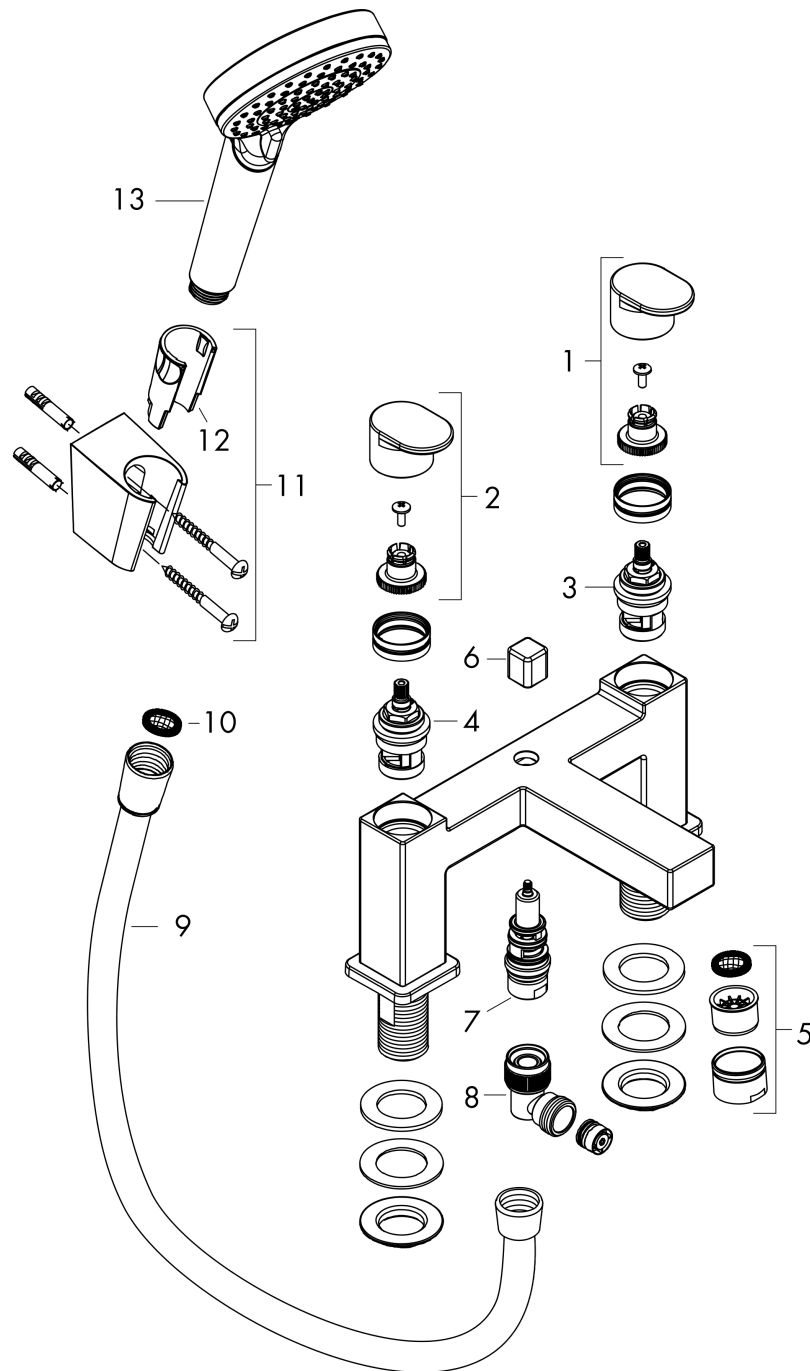

Vernis Shape

2-hole rim mounted bath mixer with diverter valve and Vernis Blend hand shower Vario

Surfaces: **matt black** Art. no. : **71462670**

Description

product features

- Consists of: 2-hole rim-mounted manual bath mixer, hand shower, shower holder, shower hose
- designed to run 2 outlets
- spout 110 mm long
- Centre distance: 180 mm
- Maximum flow rate (at 3 bar): 49.3 l/min
- Flow rate for bath spout (at 3 bar): 49.3 l/min
- Flow rate of hand shower (at 3 bar): 18.1 l/min
- ceramic shut-off cartridges hot/cold 90°
- Operating pressure from 0.2 bar
- diverter with automatic resetting
- diverter lockable
- Non-return valve
- with silencer
- Connection type: G 3/4

Article Details

Price excl. VAT

£ 305.81

Product image

Scale drawing

Vernis Shape

2-hole rim mounted bath mixer with diverter valve and Vernis Blend hand shower Vario

Surfaces: **matt black** Art. no. : **71462670**

Flowchart

Vernis Shape

2-hole rim mounted bath mixer with diverter valve and Vernis Blend hand shower Vario

Surfaces: **matt black** Art. no. : **71462670**

Exploded Drawing

Year of production: >04/21

Vernis Shape**2-hole rim mounted bath mixer with diverter valve and Vernis Blend hand shower Vario**Surfaces: **matt black** Art. no. : **71462670****Spare part list**

Year of production: >04/21

Pos.	Description	Art. no.	Price	PU
1	handle for cold water	93953670	-	1
2	handle for hot water	93952670	-	1
3	shut off unit left closing	93945000	-	1
4	shut off unit right closing	93944000	-	1
5	aerator cpl.	93950670	-	1
6	diverter knob	93951000	-	1
7	selector	93948000	-	1
8	non return valve	97980000	-	1
9	shower hose Isiflex'B 1,60 m	28276670	-	1
10	filter packing	94246000	-	1
11	shower holder	28331670	-	1
12	guide	98918000	-	1
13	handshower	26270670	-	1