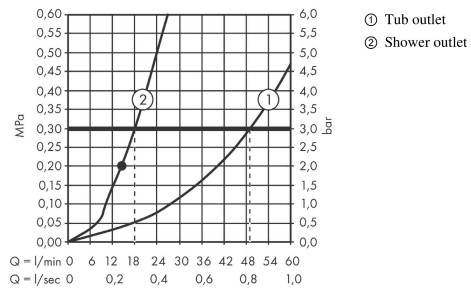

#### product features

- Consists of: 2-hole rim-mounted manual bath mixer, hand shower, shower holder, shower hose
- designed to run 2 outlets
- spout 110 mm long
- Centre distance: 180 mm
- Maximum flow rate (at 3 bar): 49.3 l/min
- Flow rate for bath spout (at 3 bar): 49.3 l/min
- Flow rate of hand shower (at 3 bar): 18.1 l/min
- ceramic shut-off cartridges hot/cold 90°
- Operating pressure from 0.2 bar
- diverter with automatic resetting
- diverter lockable
- Non-return valve
- with silencer
- Connection type: G 3/4

### Scale drawing

**Vernis Shape**

**2-hole rim mounted bath mixer with diverter valve and Vernis Blend hand shower Vario**

Surfaces: **chrome** Art. no. : **71462000**

**Flowchart**

**Vernis Shape**

**2-hole rim mounted bath mixer with diverter valve and Vernis Blend hand shower Vario**