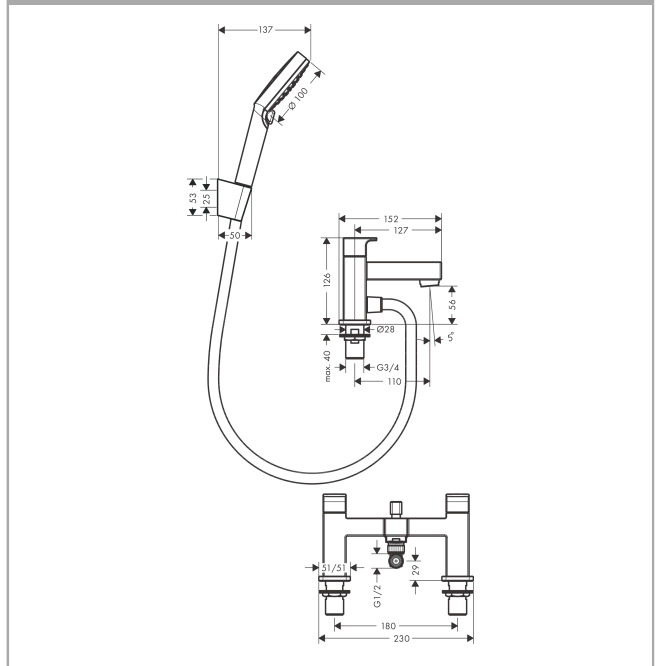

## Vernis Shape

2-hole rim mounted bath mixer with diverter valve and Vernis Blend hand shower Vario

Surfaces: **chrome** Art. no. : **71462000**

#### product features

- Consists of: 2-hole rim-mounted manual bath mixer, hand shower, shower holder, shower hose
- designed to run 2 outlets
- spout 110 mm long
- Centre distance: 180 mm
- Maximum flow rate (at 3 bar): 49.3 l/min
- Flow rate for bath spout (at 3 bar): 49.3 l/min
- Flow rate of hand shower (at 3 bar): 18.1 l/min
- ceramic shut-off cartridges hot/cold 90°
- Operating pressure from 0.2 bar
- diverter with automatic resetting
- diverter lockable
- Non-return valve
- with silencer
- Connection type: G 3/4

### Product image

### Scale drawing

**Vernis Shape**

**2-hole rim mounted bath mixer with diverter valve and Vernis Blend hand shower Vario**

Surfaces: **chrome** Art. no. : **71462000**

**Flowchart**

**Vernis Shape**

**2-hole rim mounted bath mixer with diverter valve and Vernis Blend hand shower Vario**