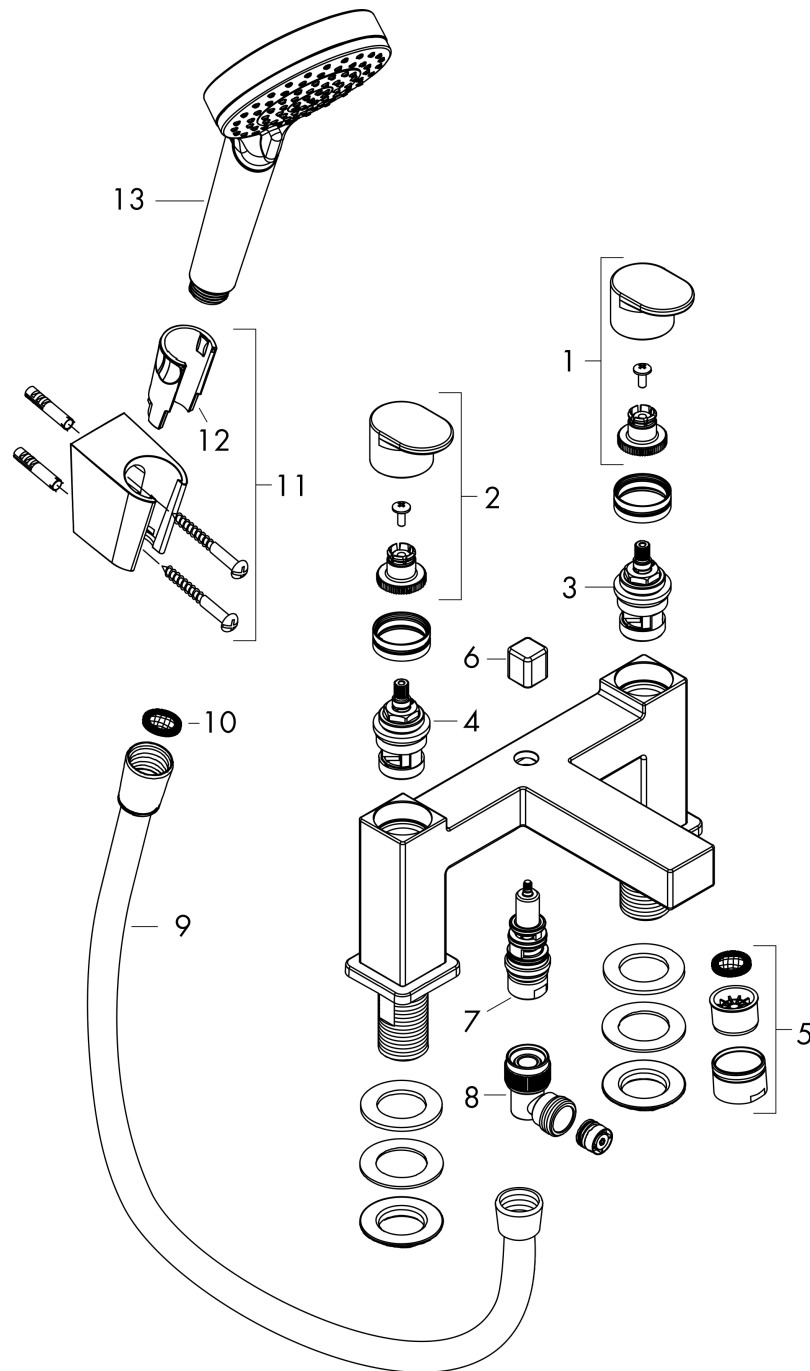

#### product features

- Consists of: 2-hole rim-mounted manual bath mixer, hand shower, shower holder, shower hose
- designed to run 2 outlets
- spout 110 mm long
- Centre distance: 180 mm
- Maximum flow rate (at 3 bar): 49.3 l/min
- Flow rate for bath spout (at 3 bar): 49.3 l/min
- Flow rate of hand shower (at 3 bar): 18.1 l/min
- ceramic shut-off cartridges hot/cold 90°
- Operating pressure from 0.2 bar
- diverter with automatic resetting
- diverter lockable
- Non-return valve
- with silencer
- Connection type: G 3/4

### Scale drawing

**Vernis Shape**

**2-hole rim mounted bath mixer with diverter valve and Vernis Blend hand shower Vario**

Surfaces: **chrome** Art. no. : **71462000**

**Flowchart**

**Vernis Shape**

**2-hole rim mounted bath mixer with diverter valve and Vernis Blend hand shower Vario**

Surfaces: **chrome** Art. no. : **71462000**

**Exploded Drawing**

Year of production: >04/21

## Vernis Shape

2-hole rim mounted bath mixer with diverter valve and Vernis Blend hand shower Vario

Surfaces: **chrome** Art. no. : **71462000**