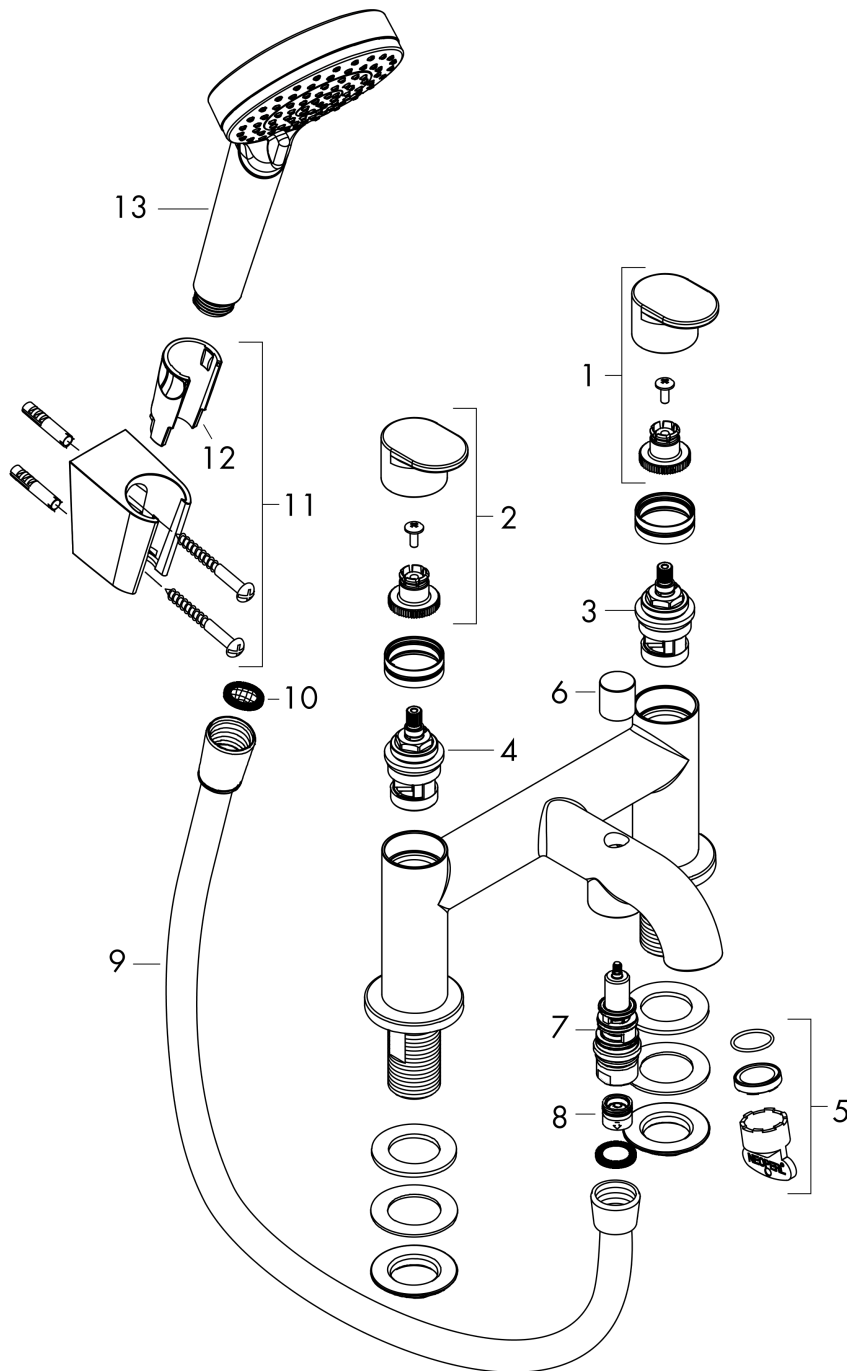

**Vernis Blend**

**2-hole rim mounted bath mixer with diverter valve and Vernis Blend hand shower Vario**

Surfaces: **matt black** Art. no. : **71461670**

**Flowchart**

**Vernis Blend**

**2-hole rim mounted bath mixer with diverter valve and Vernis Blend hand shower Vario**

Surfaces: **matt black** Art. no. : **71461670**

**Exploded Drawing**

Year of production: >04/21

## Vernis Blend

2-hole rim mounted bath mixer with diverter valve and Vernis Blend hand shower Vario

Surfaces: **matt black** Art. no. : **71461670**

### Spare part list

Year of production: >04/21

Pos.	Description	Art. no.	Price	PU
1	handle for cold water	93943670	-	1
2	handle for hot water	93942670	-	1
3	shut off unit left closing	93945000	-	1
4	shut off unit right closing	93944000	-	1
5	aerator cpl.	93947000	-	1
6	diverter knob	93949670	-	1
7	selector	93948000	-	1
8	non return valve	97980000	-	1
9	shower hose Isiflex'B 1,60 m	28276670	-	1
10	filter packing	94246000	-	1
11	shower holder	28331670	-	1
12	guide	98918000	-	1
13	handshower	26270670	-	1