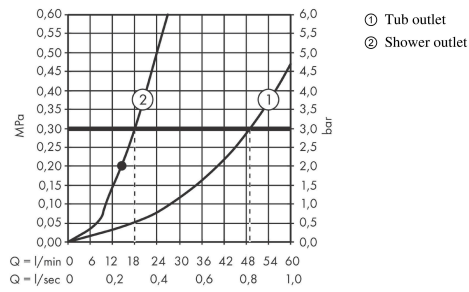

**Vernis Blend**

**2-hole rim mounted bath mixer with diverter valve and Vernis Blend hand shower Vario**

Surfaces: **matt black** Art. no. : **71461670**

**Flowchart**

**Vernis Blend**

**2-hole rim mounted bath mixer with diverter valve and Vernis Blend hand shower Vario**