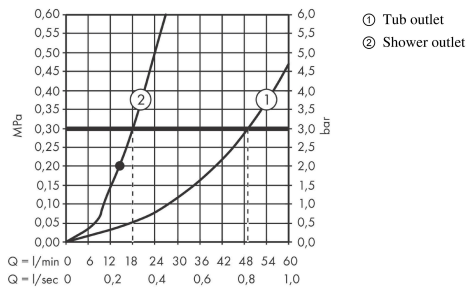

Vernis Blend

2-hole rim mounted bath mixer with diverter valve and Vernis Blend hand shower Vario

Surfaces: **chrome** Art. no. : **71461000**

Flowchart