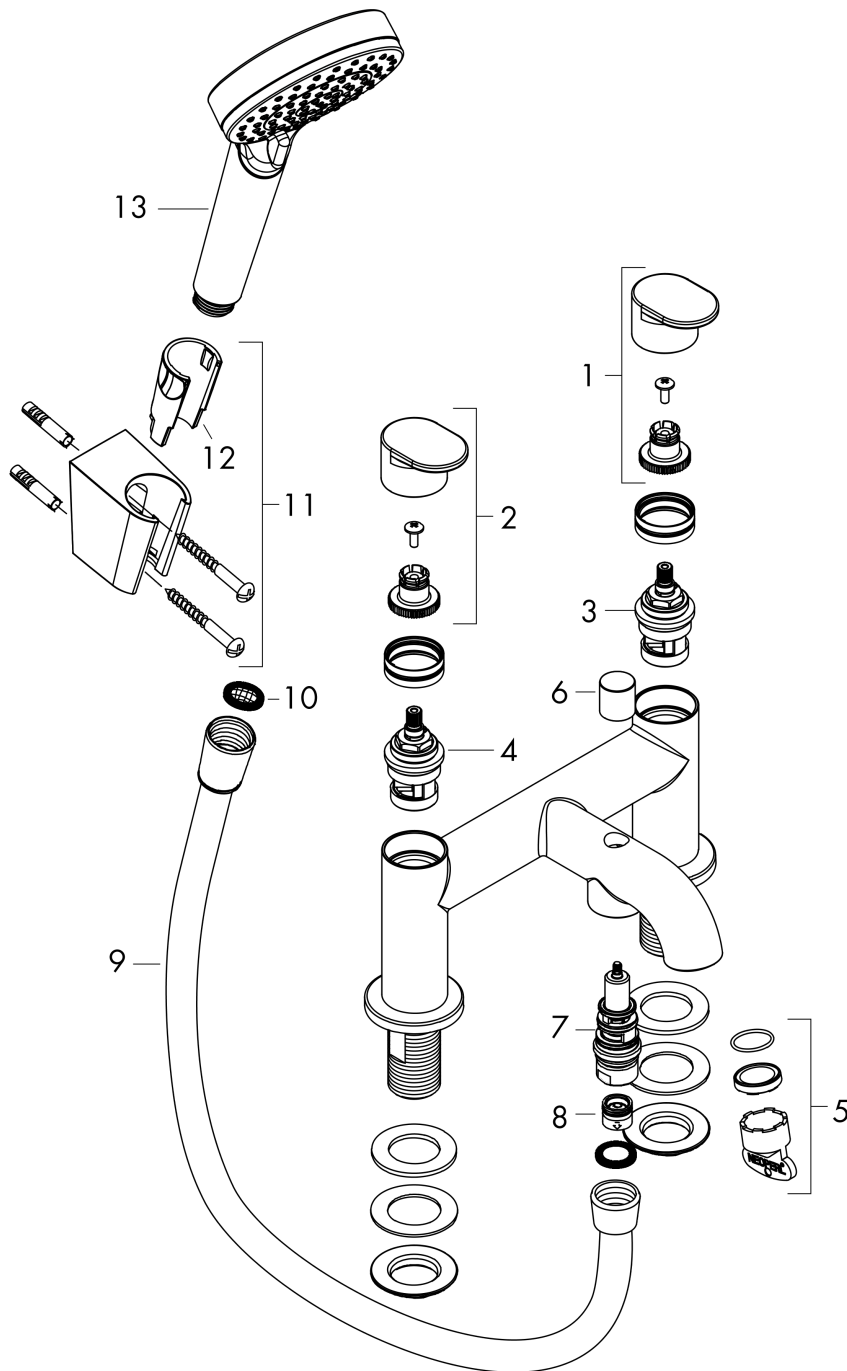

#### product features

- Consists of: 2-hole rim-mounted manual bath mixer, hand shower, shower holder, shower hose
- designed to run 2 outlets
- spout 110 mm long
- Centre distance: 180 mm
- Maximum flow rate (at 3 bar): 49.3 l/min
- Flow rate for bath spout (at 3 bar): 49.3 l/min
- Flow rate of hand shower (at 3 bar): 18.1 l/min
- ceramic shut-off cartridges hot/cold 90°
- Operating pressure from 0.2 bar
- diverter with automatic resetting
- diverter lockable
- Non-return valve
- with silencer
- Connection type: G 3/4

### Scale drawing

**Vernis Blend**

**2-hole rim mounted bath mixer with diverter valve and Vernis Blend hand shower Vario**

Surfaces: **chrome** Art. no. : **71461000**

**Flowchart**

**Vernis Blend**

**2-hole rim mounted bath mixer with diverter valve and Vernis Blend hand shower Vario**

Surfaces: **chrome** Art. no. : **71461000**

**Exploded Drawing**

Year of production: >04/21

**Vernis Blend****2-hole rim mounted bath mixer with diverter valve and Vernis Blend hand shower Vario**Surfaces: **chrome** Art. no. : **71461000****Spare part list**

Year of production: &gt;04/21

<b>Pos.</b>	<b>Description</b>	<b>Art. no.</b>	<b>Price</b>	<b>PU</b>
1	handle for cold water	93943000	-	1
2	handle for hot water	93942000	-	1
3	shut off unit left closing	93945000	-	1
4	shut off unit right closing	93944000	-	1
5	aerator cpl.	93947000	-	1
6	diverter knob	93949000	-	1
7	selector	93948000	-	1
8	non return valve	97980000	-	1
9	shower hose Metaflex'C 1,60 m	28266000	-	1
10	filter packing	94246000	-	1
11	shower holder	28331000	-	1
12	guide	98918000	-	1
13	handshower	26270000	-	1