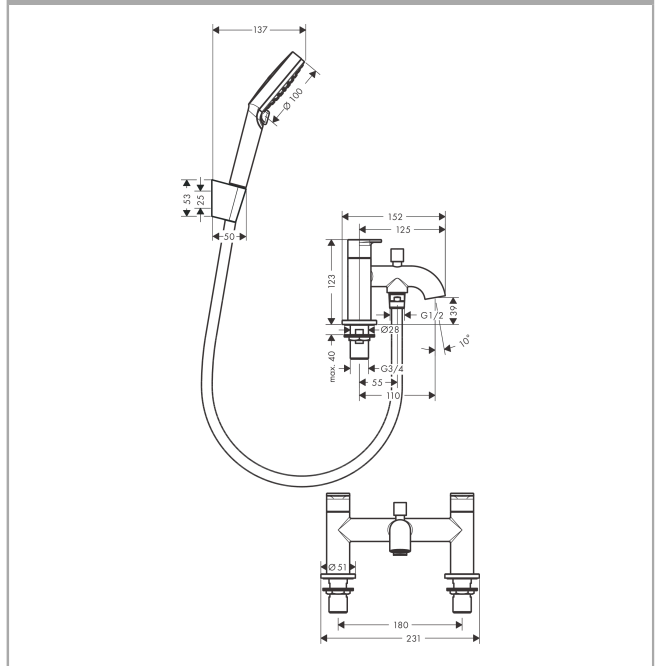

## Vernis Blend

2-hole rim mounted bath mixer with diverter valve and Vernis Blend hand shower Vario

Surfaces: **chrome** Art. no. : **71461000**

#### product features

- Consists of: 2-hole rim-mounted manual bath mixer, hand shower, shower holder, shower hose
- designed to run 2 outlets
- spout 110 mm long
- Centre distance: 180 mm
- Maximum flow rate (at 3 bar): 49.3 l/min
- Flow rate for bath spout (at 3 bar): 49.3 l/min
- Flow rate of hand shower (at 3 bar): 18.1 l/min
- ceramic shut-off cartridges hot/cold 90°
- Operating pressure from 0.2 bar
- diverter with automatic resetting
- diverter lockable
- Non-return valve
- with silencer
- Connection type: G 3/4

### Product image

### Scale drawing

**Vernis Blend**

**2-hole rim mounted bath mixer with diverter valve and Vernis Blend hand shower Vario**

Surfaces: **chrome** Art. no. : **71461000**

**Flowchart**

**Vernis Blend**

**2-hole rim mounted bath mixer with diverter valve and Vernis Blend hand shower Vario**