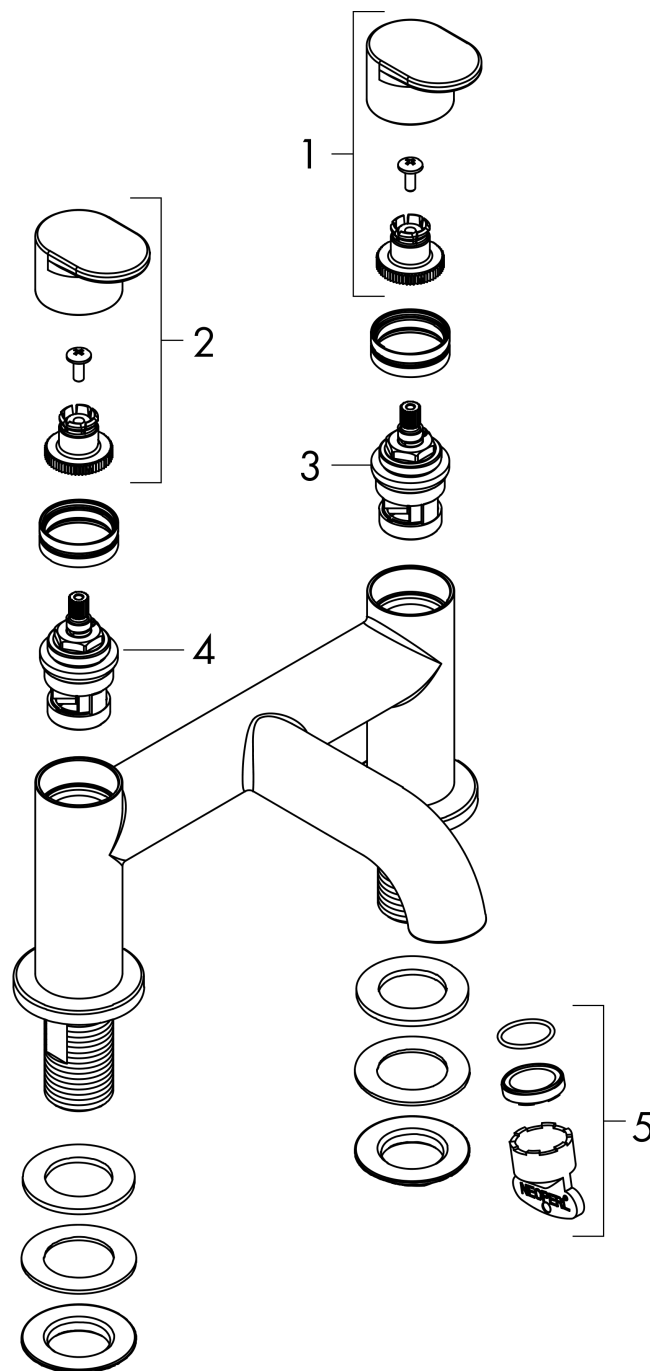

Vernis Blend

2-hole rim mounted bath mixer

Surfaces: **matt black** Art. no. : **71442670**

Description

product features

- designed to run 1 function
- spout 110 mm long
- Centre distance: 180 mm
- ceramic shut-off cartridges hot/cold 90°
- Operating pressure from 0.2 bar
- Connection type: G 3/4
- WRAS 2204079
- WRAS 2204079 - Approval letter

Article Details

Price excl. VAT

£ 202.41

Certificates

Product image

Scale drawing

Flowchart

Vernis Blend
2-hole rim mounted bath mixer
 Surfaces: **matt black** Art. no. : **71442670**

Exploded Drawing

Year of production: >04/21

Vernis Blend

2-hole rim mounted bath mixer

Surfaces: **matt black** Art. no. : **71442670**

Spare part list

Year of production: >04/21

Pos.	Description	Art. no.	Price	PU
1	handle for cold water	93943670	-	1
2	handle for hot water	93942670	-	1
3	shut off unit left closing	93945000	-	1
4	shut off unit right closing	93944000	-	1
5	aerator cpl.	93947000	-	1