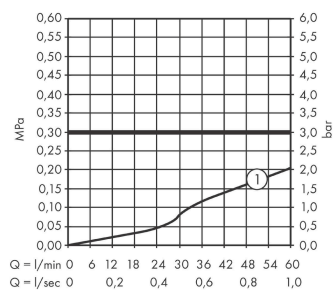

Vernis Blend

2-hole rim mounted bath mixer

Surfaces: **matt black** Art. no. : **71442670**

Description

product features

- designed to run 1 function
- spout 110 mm long
- Centre distance: 180 mm
- ceramic shut-off cartridges hot/cold 90°
- Operating pressure from 0.2 bar
- Connection type: G 3/4
- WRAS 2204079
- WRAS 2204079 - Approval letter

Article Details

Price excl. VAT

£ 202.41

Certificates

Product image

Scale drawing

Flowchart

Vernis Blend
2-hole rim mounted bath mixer
 Surfaces: **matt black** Art. no. : **71442670**