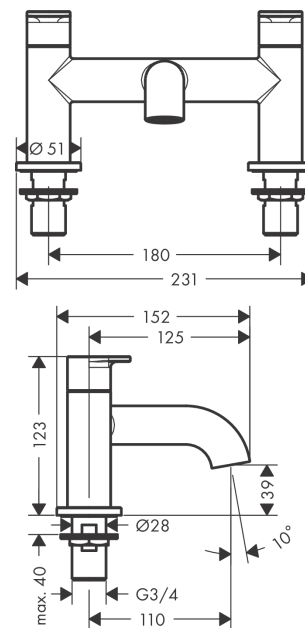

Vernis Blend

2-hole rim mounted bath mixer

Surfaces: **matt black** Art. no. : **71442670**

Description

product features

- designed to run 1 function
- spout 110 mm long
- Centre distance: 180 mm
- ceramic shut-off cartridges hot/cold 90°
- Operating pressure from 0.2 bar
- Connection type: G 3/4
- WRAS 2204079
- WRAS 2204079 - Approval letter

Article Details

Price excl. VAT

£ 202.41

Certificates

Product image

Scale drawing

Flowchart

Vernis Blend
2-hole rim mounted bath mixer
 Surfaces: **matt black** Art. no. : **71442670**

Exploded Drawing

Year of production: >04/21

Vernis Blend

2-hole rim mounted bath mixer

Surfaces: **matt black** Art. no. : **71442670**

Spare part list

Year of production: >04/21

Pos.	Description	Art. no.	Price	PU
1	handle for cold water	93943670	-	1
2	handle for hot water	93942670	-	1
3	shut off unit left closing	93945000	-	1
4	shut off unit right closing	93944000	-	1
5	aerator cpl.	93947000	-	1