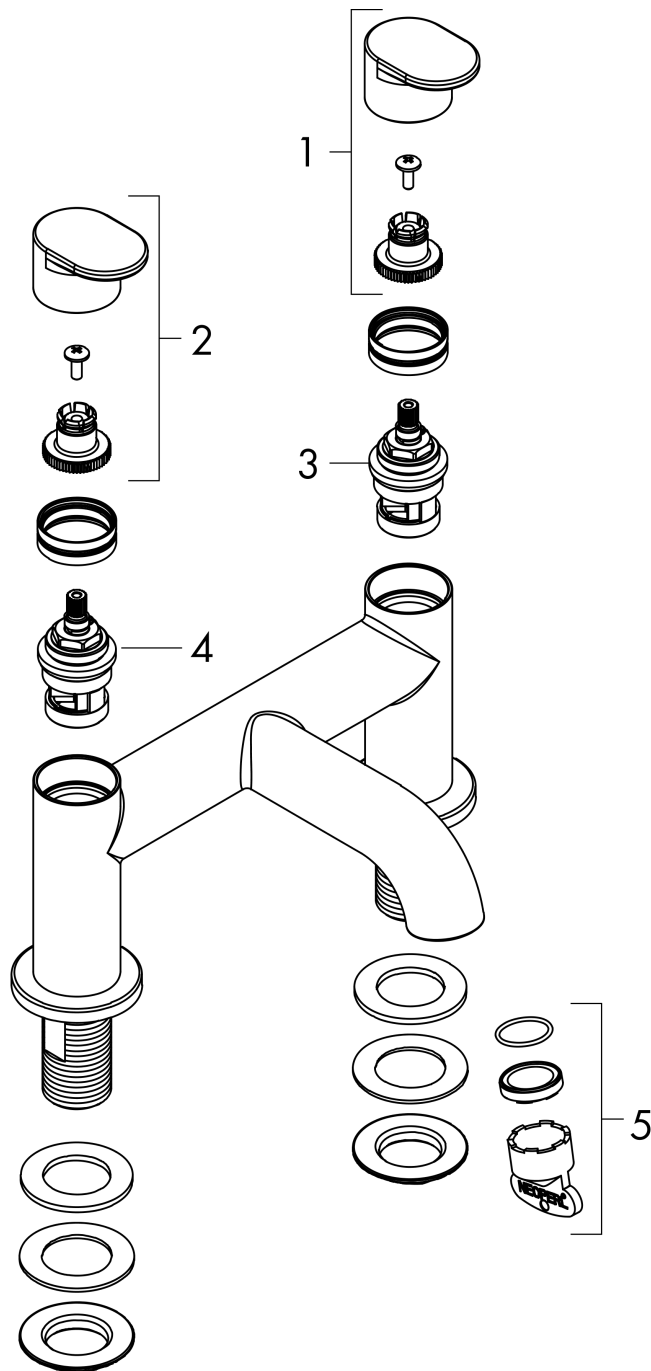

### product features

- designed to run 1 function
- spout 110 mm long
- Centre distance: 180 mm
- ceramic shut-off cartridges hot/cold 90°
- Operating pressure from 0.2 bar
- Connection type: G ¾
- WRAS 2204079
- WRAS 2204079 - Approval letter

## Scale drawing

## Flowchart

**Vernis Blend**  
**2-hole rim mounted bath mixer**  
 Surfaces: **chrome** Art. no. : **71442000**

**Exploded Drawing**

Year of production: >04/21

**Vernis Blend**  
**2-hole rim mounted bath mixer**  
 Surfaces: **chrome** Art. no. : **71442000**

**Spare part list**

Year of production: >04/21

<b>Pos.</b>	<b>Description</b>	<b>Art. no.</b>	<b>Price</b>	<b>PU</b>
1	handle for cold water	93943000	-	1
2	handle for hot water	93942000	-	1
3	shut off unit left closing	93945000	-	1
4	shut off unit right closing	93944000	-	1
5	aerator cpl.	93947000	-	1