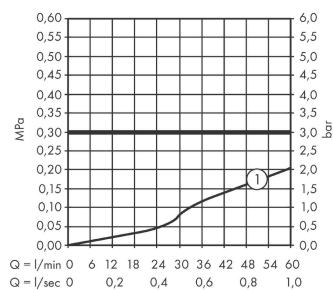

Vernis Blend
2-hole rim mounted bath mixer
Surfaces: **chrome** Art. no. : **71442000**

Description

product features

- designed to run 1 function
- spout 110 mm long
- Centre distance: 180 mm
- ceramic shut-off cartridges hot/cold 90°
- Operating pressure from 0.2 bar
- Connection type: G ¾
- WRAS 2204079
- WRAS 2204079 - Approval letter

Article Details

Price excl. VAT

£ 144.45

Certificates

Product image

Scale drawing

Flowchart