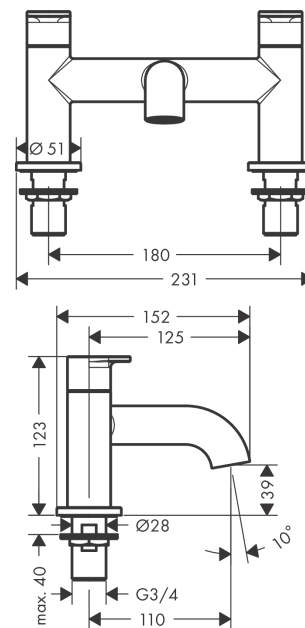

### product features

- designed to run 1 function
- spout 110 mm long
- Centre distance: 180 mm
- ceramic shut-off cartridges hot/cold 90°
- Operating pressure from 0.2 bar
- Connection type: G ¾
- WRAS 2204079
- WRAS 2204079 - Approval letter

## Scale drawing