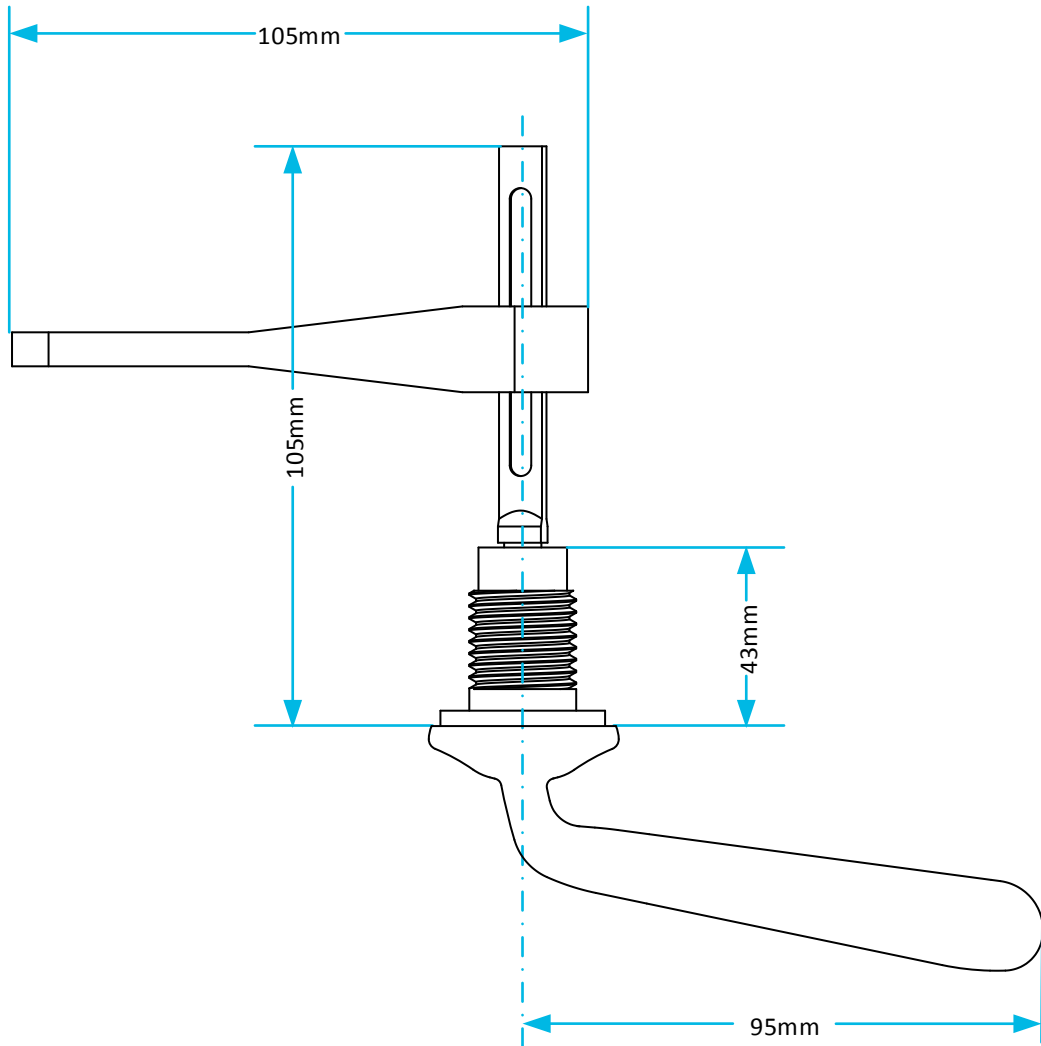

Technical Data Sheet

© Viva Sanitary
18/08/2015

Code:

PP0008D/A

Description:

3/8" Toilet Handle Kit