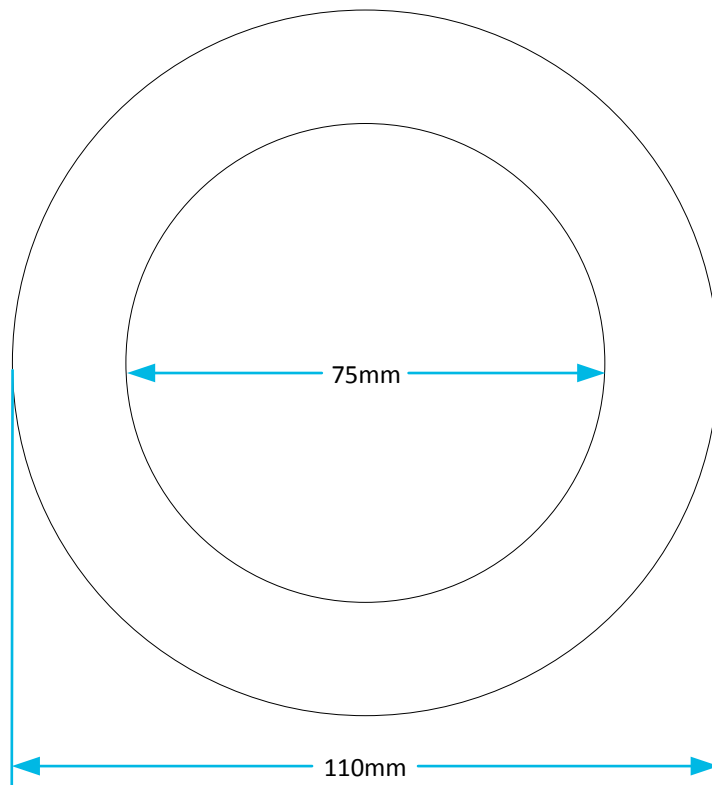

# Technical Data Sheet

© Viva Sanitary  
18/08/2015

Code:

**PP0022**

Description:

**Studio Doughnut Washer**