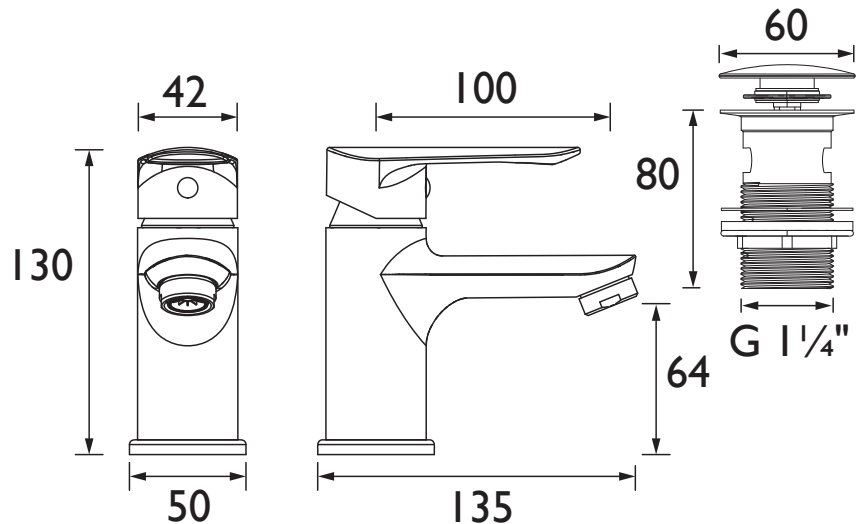

OPS BAS C

OPUS Tap Range Opus Basin Mixer with Clicker Waste Chrome

Features:

- Everything you need in the box including flexible tails and clicker waste so nothing to buy separately.
- Long life ceramic cartridge for added durability and smooth control.
- A hard-wearing, flawless, scratch resistant chrome finish that lasts for years. Salt spray tested to ensure added durability.
- 5 year parts and 1 year labour guarantee for peace of mind.
- Co-ordinating Bathroom taps, Recess shower and Accessories available.

Product Certifications:

WRAS Certificate No: 240903010
WRAS Expiry Date: 30/09/2029

For more products, visit our website:
<http://www.bristan.com>

Specification

Product Type:	Bathroom Tap
Main Construction Material:	Brass
Mount Type:	Deck
Handle Type:	Lever Handle
Connection Inlet:	1/2" BSP Flexible Tails
Connection Outlet:	4.5L/min Flow Limiting M24 Aerator
Number of Tap Holes:	1
Valve/Cartridge Type:	35mm Single Lever Cartridge
Plumbing System Requirements:	Suitable for all plumbing systems
Minimum Dynamic Pressure (bar):	0.2 bar
Maximum Dynamic Pressure (bar):	5 bar
Maximum Hot Water Temperature °C:	60°C
Maximum Static Pressure (bar):	10 bar
Flow Type:	Single
Isolation Included:	No

Dimensions (measurements in mm)

Flow Rates (l/min)

System Pressure (bar)	0.2	0.5	1	2	3	5
OPS BAS C (mixed)	4	6.7	9.6	13.7	16.8	21.9

TECHNICAL DATA SHEET

BRISTAN

D6