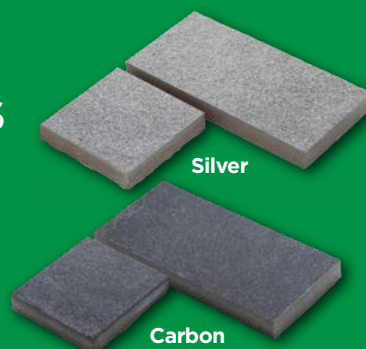

PAVESTONE RAJ & BUFF PORCELAIN

900mm x 600mm x 20mm
£20.50 per m²

MIXED SIZED
 PAVING PACK 20.16m²
£474.99

RAJ

BUFF

PAVESTONE PORCELAIN GRANITE SETTS

100mm x 100mm
£1.19 each

200mm x 100mm
£1.39 each

PORCELAIN CLASSIC EDGING

Black

Grey

900mm x 150mm
£6.99 each

TIMBER DECKING & SLEEPERS

TREATED DECKING

SMOOTH & GROOVED

32 x 125mm