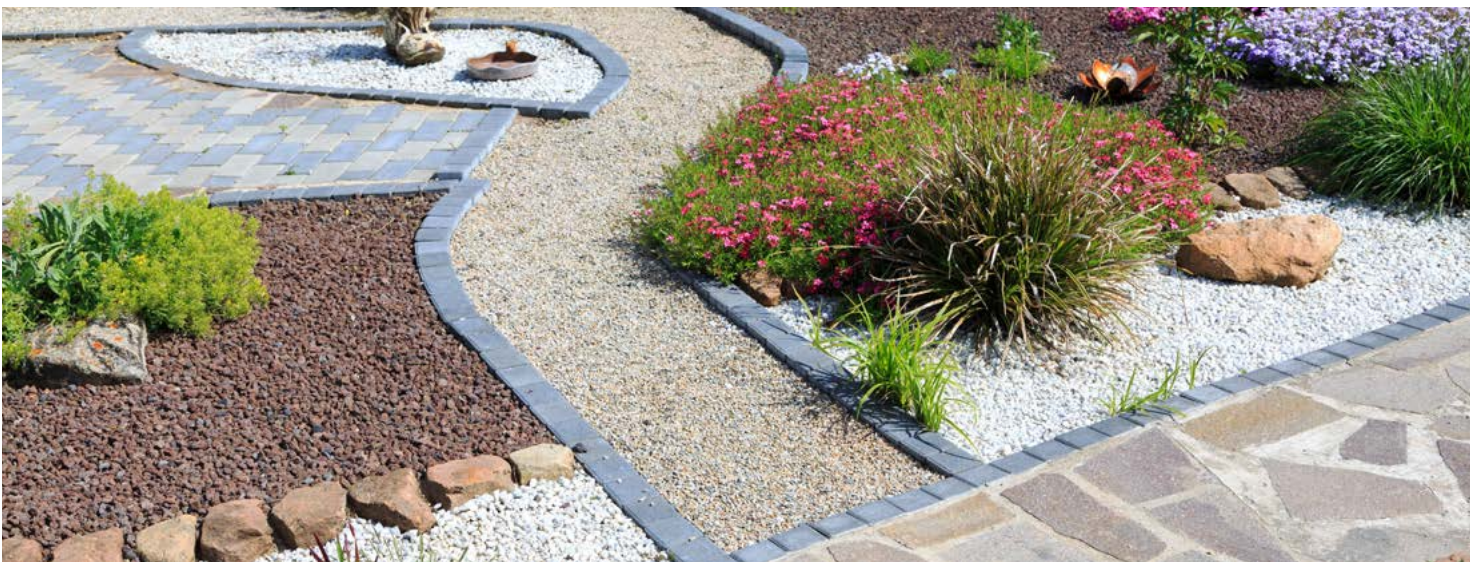

DECORATIVE AGGREGATES

GOLDEN GRAVEL
10 or 20mm

POLY BAG £5.25
BULK BAG £91.00

COTSWOLD BUFF
5-20mm

POLY BAG £5.25
BULK BAG £66.00

SCOTTISH PEBBLES
20-30mm

POLY BAG £7.33
BULK BAG £121.00

BLUE SLATE
40mm

POLY BAG £5.25
BULK BAG £98.00

PLUM SLATE
20 or 40mm

POLY BAG £5.25
BULK BAG £98.00

LANDSCAPING BARK

BULK BAG £71.00