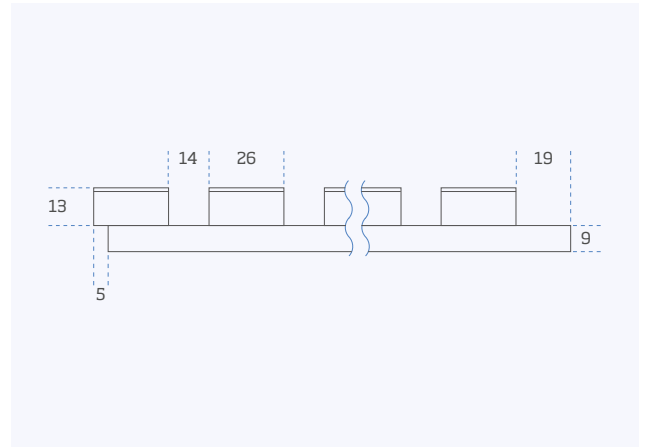

WPKT9 - WPKT11 - WPKT12

Features

Design	Modern design feature for home & office
Noise reduction	Fibre backing absorbs sound, reducing noise
Colour options	Smoked Oak, Washed Oak & Walnut
Suitability	Domestic & Commercial settings

Specification

Material	MDF board & Recycled polyester fibre
Finish	Wood veneer
Length	2400mm
Width	605mm
Thickness	22mm (MDF & Veneer Slat 13mm, fibre backing 9mm)
Number of slats per panel	15
Coverage	1.44m²
Noise reduction coefficient*	NRC=0.80, Class B. EN ISO 11654:1997
Cleaning	Vacuum cleaner or dry cloth. Do not use water
Installation	Screws or adhesive
Usage	For internal use only

*Certification available upon request