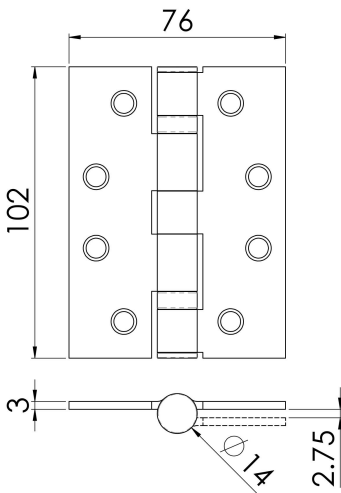

Enduro Grade 13 Ball Bearing P Hinge

HIN1433P

- BS EN 1935:2002 (4-7-6-1-1-4-0-13)
- CE Marked (CE2812)
- UKCA Marked (1121)
- 120kg Max Leaf Weight
- [SSS/BSS Certifire \(CF339\)](#)
- [AB/SB/MB/MBRZ Certifire \(CF5776\)](#)
- Construction Products Regulation 2011 DOP No. CAB003