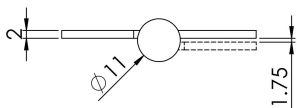

Grade 7 Ball Bearing Hinge

HIN1322 Grade 7

- BS EN 1935:2002 (2-7-2-1-1-0-0-7)
- CE Marked (CE2812)
- UKCA Marked (1121)
- 40KG Max door mass loading (with 3 Hinges)
- 10-Year Mechanical Guarantee
- Suitable for use on a FD30 EL30 fire rated door when fitted with the appropriate Intumescent (INTLP7)