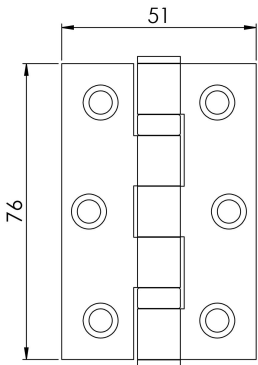

Grade 7 Ball Bearing Hinge

HIN1322 Grade 7

- BS EN 1935:2002 (2-7-2-1-1-0-0-7)
- CE Marked (CE2812)
- UKCA Marked (1121)
- 40KG Max door mass loading (with 3 Hinges)
- 10-Year Mechanical Guarantee
- Suitable for use on a FD30 EL30 fire rated door when fitted with the appropriate Intumescent (INTLP7)