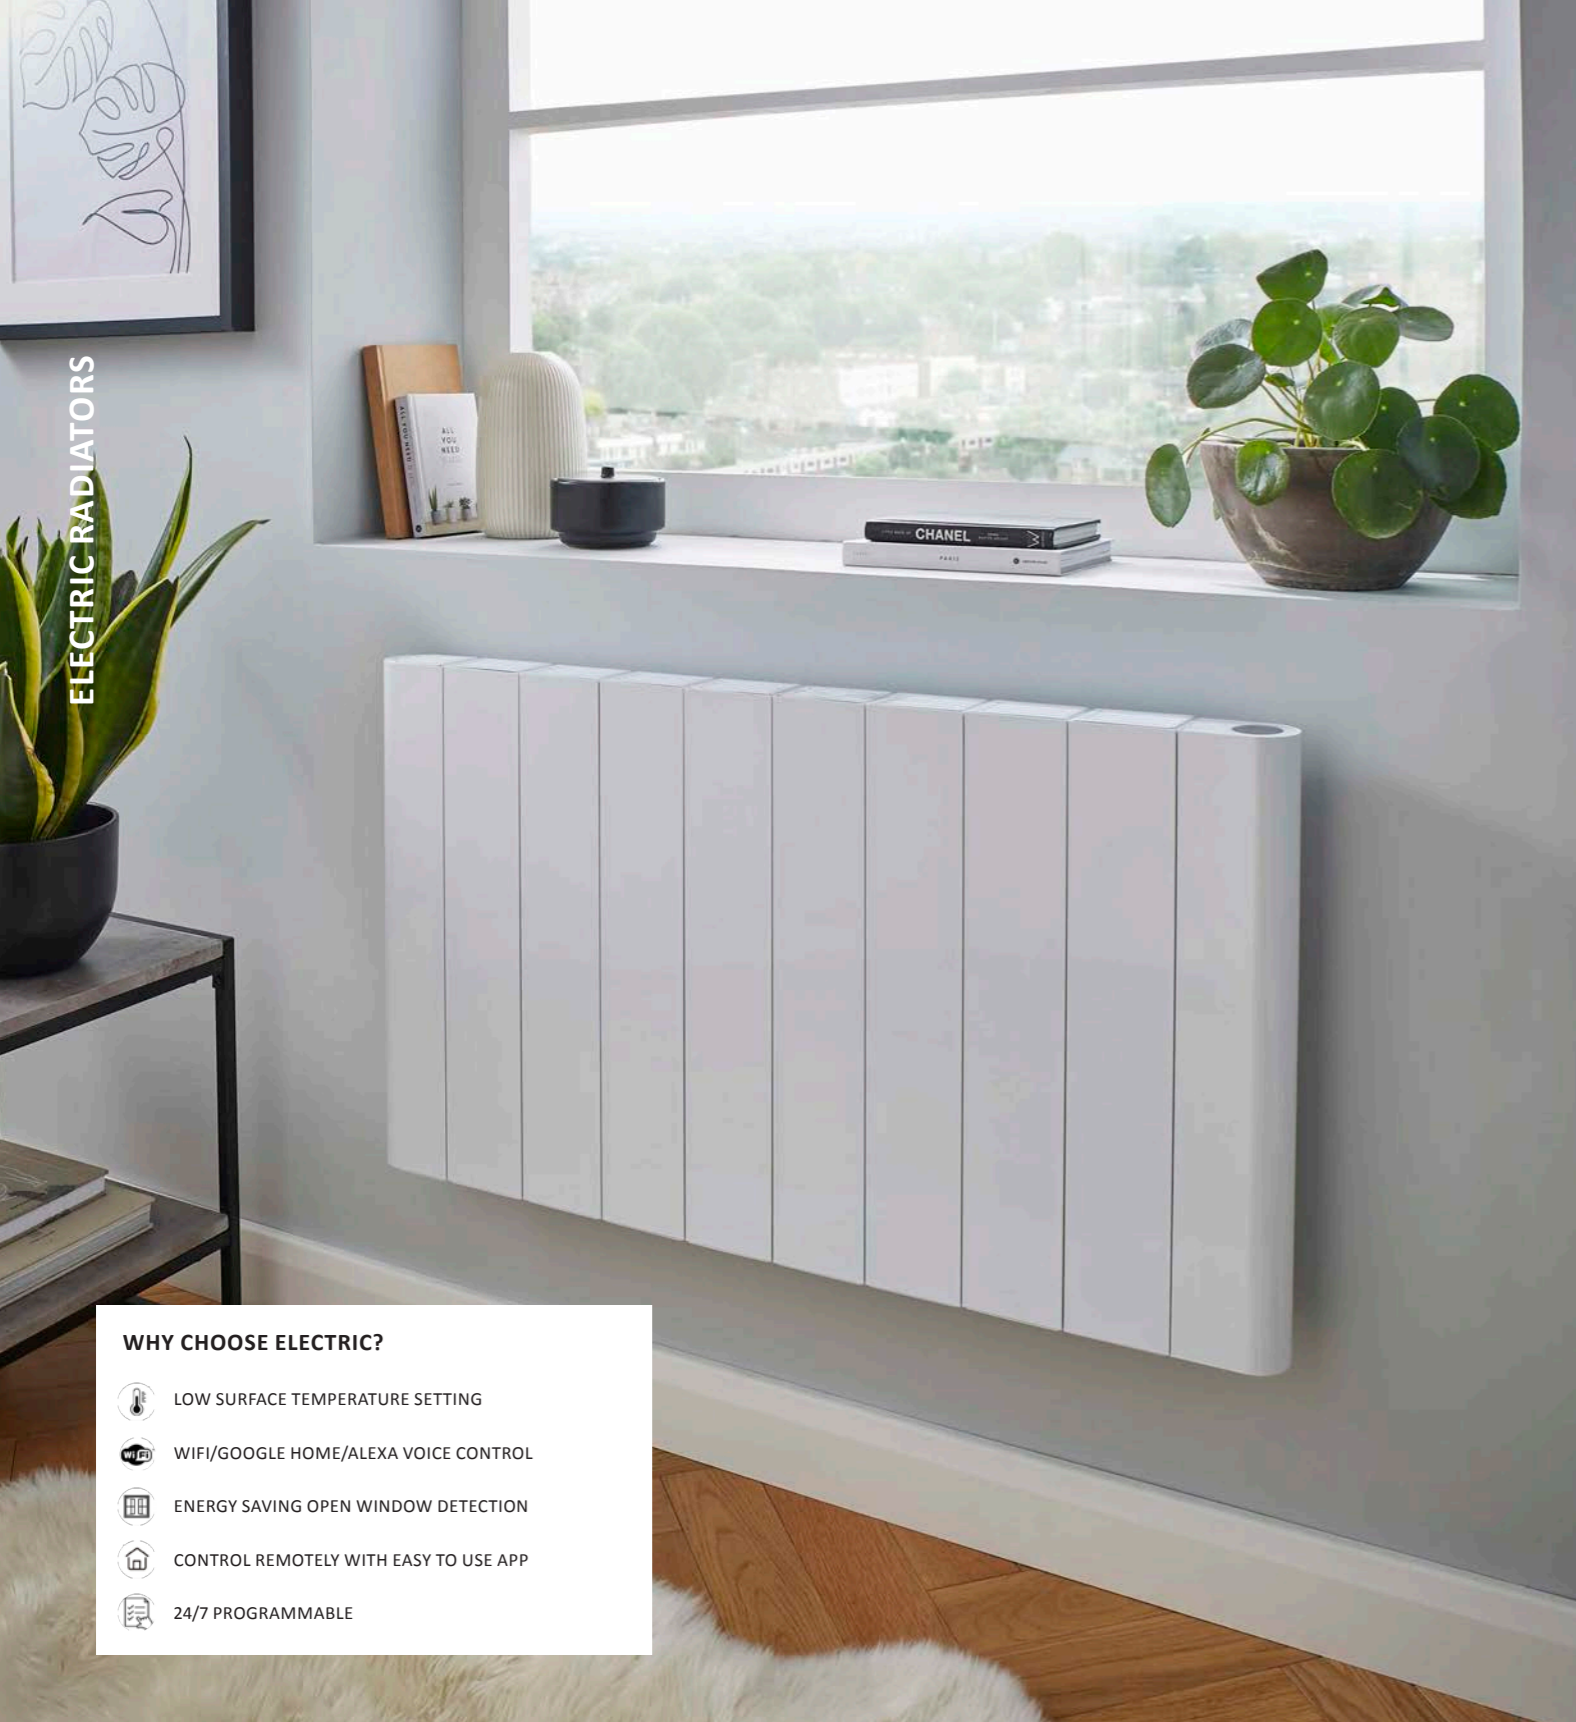

WHY CHOOSE ELECTRIC?

- LOW SURFACE TEMPERATURE SETTING
- WIFI/GOOGLE HOME/ALEXA VOICE CONTROL
- ENERGY SAVING OPEN WINDOW DETECTION
- CONTROL REMOTELY WITH EASY TO USE APP
- 24/7 PROGRAMMABLE