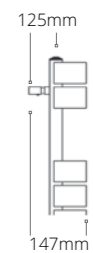

Danby

- Square towel warmer
- Equally spaced cross bars
- Available in a chrome, white or colour finish
- Available in multiple sizes

Straight Vertical

	Height mm	Width mm	Bars	Pipe Centres	Watts	BTU's	
CHROME							
ESBD001C	1000	500	12	470	257	877	£189
ESBD002C	1165	500	15	470	314	1071	£215
ESBD003C	1165	600	15	570	365	1245	£239
ESBD004C	1700	500	20	470	434	1481	£285
ESBD005C	1700	600	20	570	520	1774	£309
WHITE							
ESBD001W	1000	500	12	470	409	1396	£129
ESBD002W	1165	500	15	470	420	1433	£139
ESBD003W	1165	600	15	570	437	1491	£169
ESBD004W	1700	500	20	470	501	1709	£195
ESBD005W	1700	600	20	570	601	2051	£225
COLOUR							
ESBD001	1000	500	12	470	409	1396	£335
ESBD002	1165	500	15	470	420	1433	£365
ESBD003	1165	600	15	570	437	1491	£395
ESBD004	1700	500	20	470	501	1709	£475
ESBD005	1700	600	20	570	601	2051	£525

Please ensure your selected colour number and name is included in your order. E.g. for an 1000 x 500mm Matt Black Towel Rail quote the code ESBD001MB. Order your matching valves and pipe tubes the same way by adding the colour after the code.

Available Colours

Add LT	Add CT	Add MT
Latte Textured	Cappuccino Textured	Mocha Textured
Add AT	Add SB	Add MB
Anthracite Textured	Satin Black	Matt Black
Add EG	Add EG	Add WS
Espresso Gloss	White Sparkle	Grey Sparkle
Add SB	Add MG	
Steel Blue	Moss Green	

Matching Coloured Valves (Pairs)

ESB15AN	Angled 1/2" x 15mm	£45
ESB15ST	Straight 1/2" x 15mm	£45

Dallow

- Bold flat horizontal tubes
- Available in three sizes
- Increased towel hanging space
- Anthracite finish

Straight Vertical

	Height mm	Width mm	Bars	Pipe Centres	Watts	BTU's	
ANTHRACITE							
POBC746	800	500	8	300	524	1788	£255
POBC747	1200	500	11	300	683	2330	£325
POBC748	1500	500	16	300	966	3296	£415

Elements