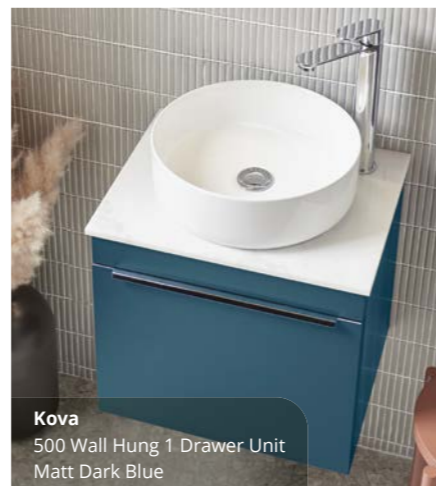

Worktop Finish Options