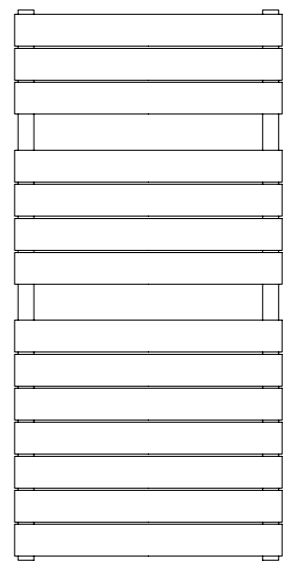

Paxton

- Modern design
- Exceptional heat output
- Comes with screw fixings

3
WARRANTY
YEAR
BRUSHED
BRASS

15
WARRANTY
YEAR
TOWEL
RAILS AND
RADIATORS

Prynn

- Modern design
- Exceptional heat output
- Comes with screw fixings

3
WARRANTY
YEAR
BRUSHED
BRASS

15
WARRANTY
YEAR
TOWEL
RAILS AND
RADIATORS

Paxton - Brushed Brass

Straight

	Height mm	Width mm	Bars	Watts	BTU's	
CHROME						
POBA232	700	500	14	199	679	£115
POBA235	1100	500	23	321	1069	£155
ANTHRACITE						
POBA233	700	500	13	301	1028	£85
POBA236	1150	500	21	490	1672	£119
BRUSHED BRASS						
POBA234	800	500	10	249	850	£235
POBA237	1200	500	17	412	1406	£349

Available Colours

Prynn - Anthracite

Flat

	Height mm	Width mm	Bars	Watts	BTU's	
CHROME						
POBA238	950	500	9	268	915	£335
POBA241	1213	500	14	321	1069	£565
ANTHRACITE						
POBA239	840	500	8	405	683	£349
POBA242	1213	500	14	590	2014	£439
BRUSHED BRASS						
POBA240	840	500	8	299	1021	£505
POBA243	1213	500	12	447	1526	£659

Available Colours