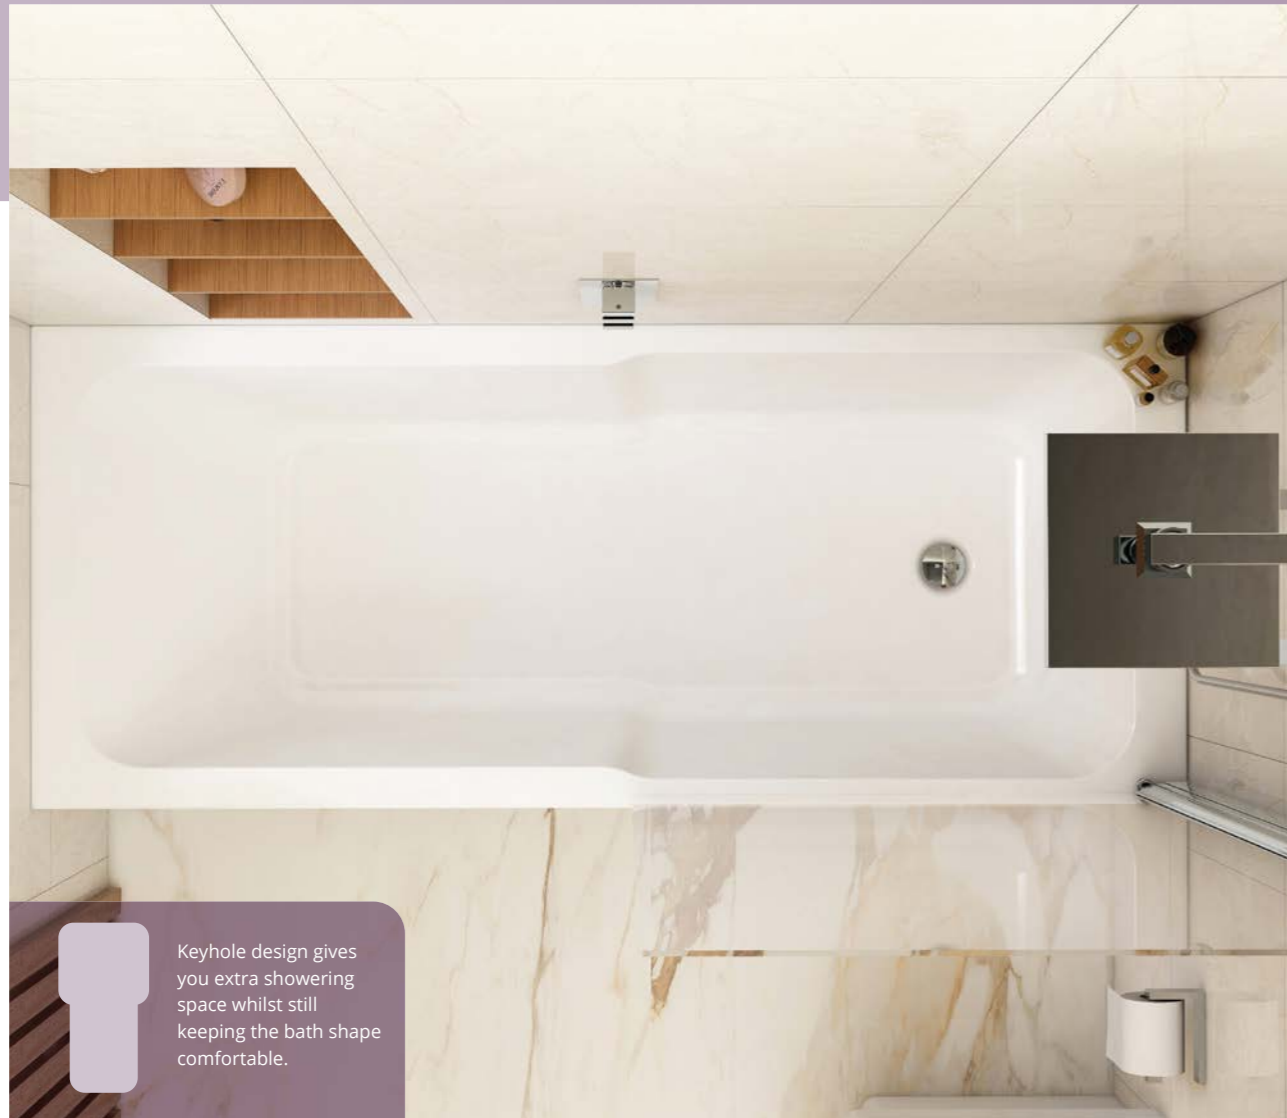

Denton Keyhole Baths

Keyhole design gives you extra showering space whilst still keeping the bath shape comfortable.

Premier Single Ended Keyhole Shower Bath 1700mm	1700 x 700mm	POBQ262	£475
Single Ended Keyhole Shower Bath 1700mm		POBQ259	£345
Premier Single Ended Keyhole Shower Bath 1700mm	1700 x 750mm	POBQ263	£485
Single Ended Keyhole Shower Bath 1700mm		POBQ260	£355
Premier Single Ended Keyhole Shower Bath 1700mm	1700 x 800mm	POBQ264	£489
Single Ended Keyhole Shower Bath 1700mm		POBQ261	£359

Panels

1700mm Fully Reinforced White Bath Side Panel	1700 x 510mm	POBJ298	£159
1800mm Fully Reinforced White Bath Side Panel	1800 x 510mm	POBJ299	£195
700mm Fully Reinforced White Bath End Panel	700 x 510mm	POBJ300	£85
750mm Fully Reinforced White Bath End Panel	750 x 510mm	POBJ301	£89
800mm Fully Reinforced White Bath End Panel	800 x 510mm	POBJ302	£95

Screens

Universal Bath Screen	1455 x 820mm	POBA428	£229
Universal Straight Shower Screen In Chrome - Handleless	1455 x 820mm	POBB525	£225
Universal Straight Shower Screen In Matt Black - Handleless	1455 x 820mm	POBB526	£245
Universal Straight Shower Screen In Brushed Brass - Handleless	1455 x 820mm	POBB527	£245