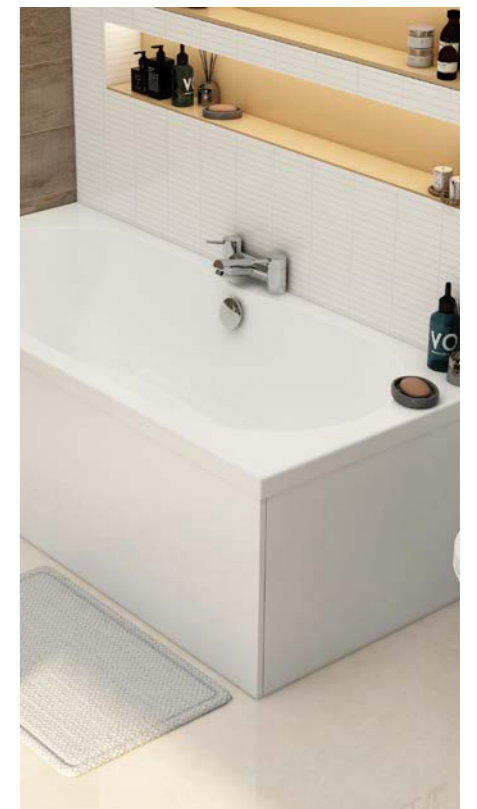

Screens

Universal Bath Screen	1455 x 820mm	POBA429	£229
Universal Straight Shower Screen in Chrome - Handleless	1455 x 820mm	POBB525	£225
Universal Straight Shower Screen in Matt Black - Handleless	1455 x 820mm	POBB526	£245
Universal Straight Shower Screen in Brushed Brass - Handleless	1455 x 820mm	POBB527	£245