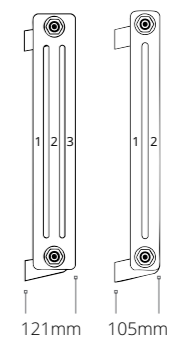

Heaton

- Vertical radiator with a modern twist
- High heat output
- Available in multiple sizes
- Available in both white and anthracite

90mm

Contemporary Vertical and Horizontal

	Height mm	Width mm	Bars	Watts	BTU's	
WHITE						
POBH027	450	506	7	398	1358	£255
POBH028	450	784	11	625	2133	£375
POBH029	450	993	14	796	2716	£475
POBH030	450	1202	17	966	3296	£575
POBH031	550	506	7	505	1723	£275
POBH032	550	784	11	793	2706	£435
POBH033	550	993	14	1009	3443	£535
POBH034	550	1202	17	1226	4183	£649
POBH035	1800	230	3	922	3146	£275
POBH036	1800	370	5	1538	5248	£435
POBH037	1800	510	7	2153	7346	£589

	Height mm	Width mm	Bars	Watts	BTU's	
ANTHRACITE						
POBH038	450	506	7	398	1358	£255
POBH039	450	784	11	625	2133	£375
POBH040	450	993	14	796	2716	£475
POBH041	450	1202	17	966	3296	£575
POBH042	550	506	7	505	1723	£275
POBH043	550	784	11	793	2706	£435
POBH044	550	993	14	1009	3443	£535
POBH045	550	1202	17	1226	4183	£649
POBH046	1800	230	3	922	3146	£275
POBH047	1800	370	5	1538	5248	£435
POBH048	1800	510	7	2153	7346	£589

	Length mm	Width mm	
TOWEL BAR WHITE			
POBH254	200	60	£75
POBH257	340	60	£75
POBH260	480	60	£75

	Length mm	Width mm	
TOWEL BAR CHROME			
POBH253	200	60	£75
POBH256	340	60	£75
POBH259	480	60	£75

	Length mm	Width mm	
TOWEL BAR ANTHRACITE			
POBH252	200	60	£75
POBH255	340	60	£75
POBH258	480	60	£75

Available Colours

White

Anthracite

Harome

- High quality steel
- Available in various sizes
- Available in two and three columns
- Available in vertical and horizontal

121mm 105mm

Column