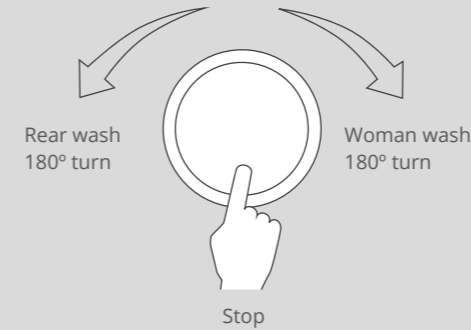

Manual Control

Press the rotary button to stop whatever function is currently operating.

Rotary dial control for easy operation

All smart functions can be controlled via the side mounted rotary dial control.

By rotating and pressing the dial, you can use the rear wash, woman wash and drying functions, as well as regulating the position and flow of the shower spray and water temperature.