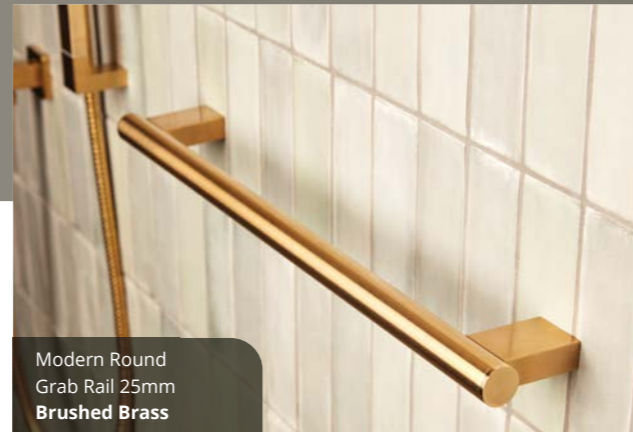

3 WARRANTY YEAR
SIGNATURE RANGE

5 WARRANTY YEAR
MODERN RANGE

10 WARRANTY YEAR
DISTINCTION RANGE

Assisted Living Grab Rails

Modern Round Grab Rail 24mm Chrome

Modern Round Grab Rail 25mm Brushed Brass

Modern Angled Grab Rail 22mm Chrome Plated Brass
460(w) x 240(h) x 120(d) mm