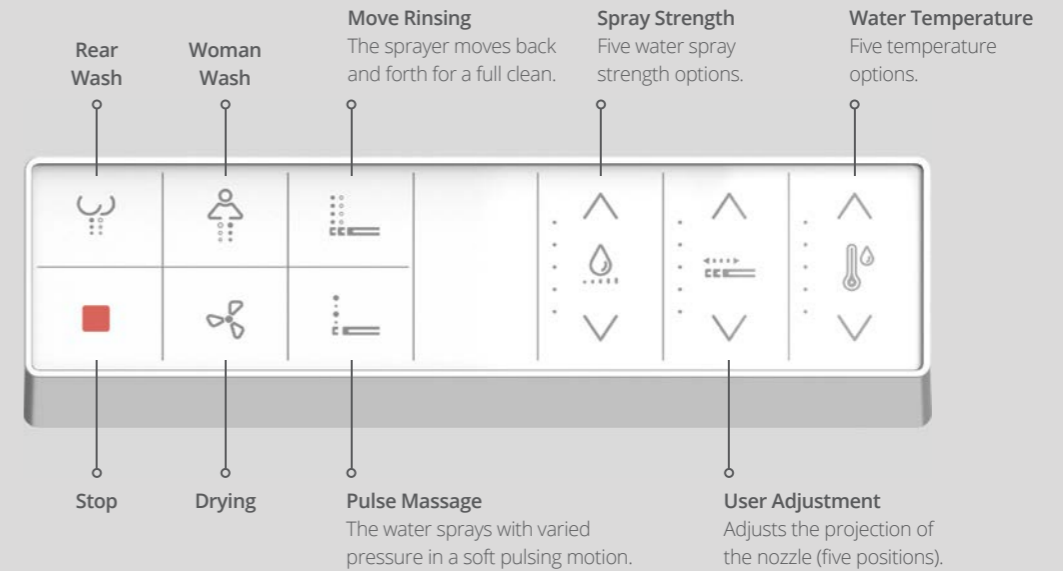

Remote Control

Access all the toilet's smart functions using the supplied remote control. The icons display each function clearly, making the remote easy to use. The buttons also illuminate when the function is in use. The smooth silver edge and angled shape adds a stylish finishing touch to the design.