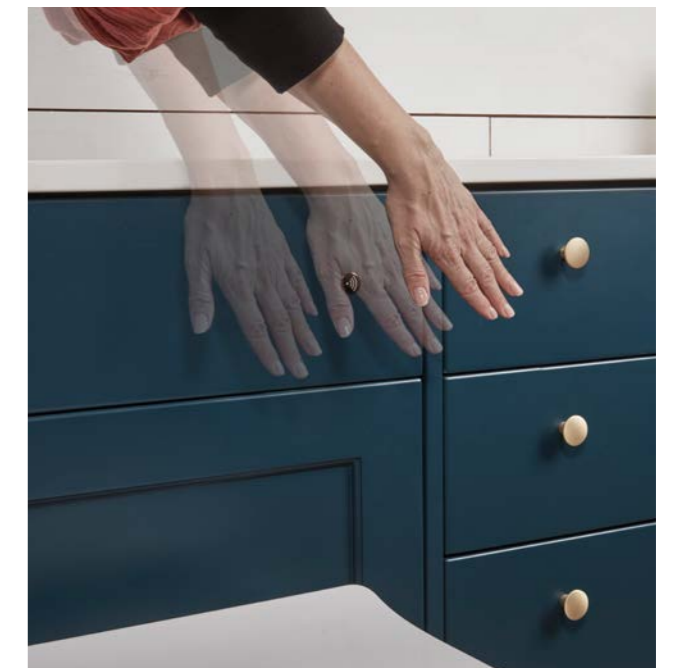

POBO051 £49

Contactless Sensor Flush Button Kit

POBO059 £155