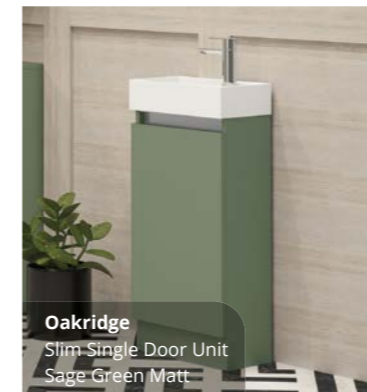

Oakridge
Slim Single Door Unit
Sage Green Matt