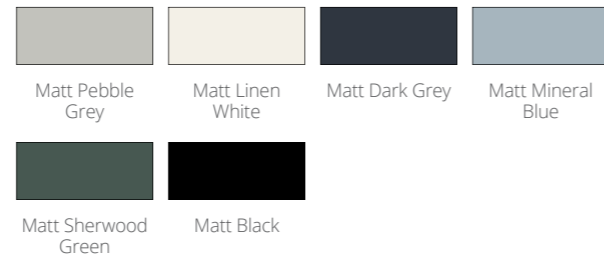

Finish Options

430 Cloakroom Vanity 1 Door Unit
420(w) x 860(h) x 360(d) mm

TOTAL		£508

Ceramic Basin 420(w) x 120(h) x 360(d) mm	POBG084	£149
Unit		£359

Matt Pebble Grey POBG086	Matt Linen White POBG087	Matt Dark Grey POBG085
Matt Mineral Blue POBG560	Matt Sherwood Green POBB124	Matt Black POBQ460