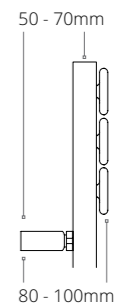

Paxton

- Modern design
- Exceptional heat output
- Comes with screw fixings

3
WARRANTY
YEAR
BRUSHED
BRASS

15
WARRANTY
YEAR
TOWEL
RAILS AND
RADIATORS

Prynn

- Modern design
- Exceptional heat output
- Comes with screw fixings

3
WARRANTY
YEAR
BRUSHED
BRASS

15
WARRANTY
YEAR
TOWEL
RAILS AND
RADIATORS

Side View

Paxton - Brushed Brass

Straight

	Height mm	Width mm	Bars	Watts	BTU's	
CHROME						
POBA232	700	500	14	199	679	£115
POBA235	1100	500	23	321	1069	£155
ANTHRACITE						
POBA233	700	500	13	301	1028	£85
POBA236	1150	500	21	490	1672	£119
BRUSHED BRASS						
POBA234	800	500	10	249	850	£235
POBA237	1200	500	17	412	1406	£349

Available Colours

Prynn - Anthracite

Flat

	Height mm	Width mm	Bars	Watts	BTU's	
CHROME						
POBA238	950	500	9	268	915	£335
POBA241	1213	500	14	321	1069	£565
ANTHRACITE						
POBA239	840	500	8	405	683	£349
POBA242	1213	500	14	590	2014	£439
BRUSHED BRASS						
POBA240	840	500	8	299	1021	£505
POBA243	1213	500	12	447	1526	£659

Available Colours