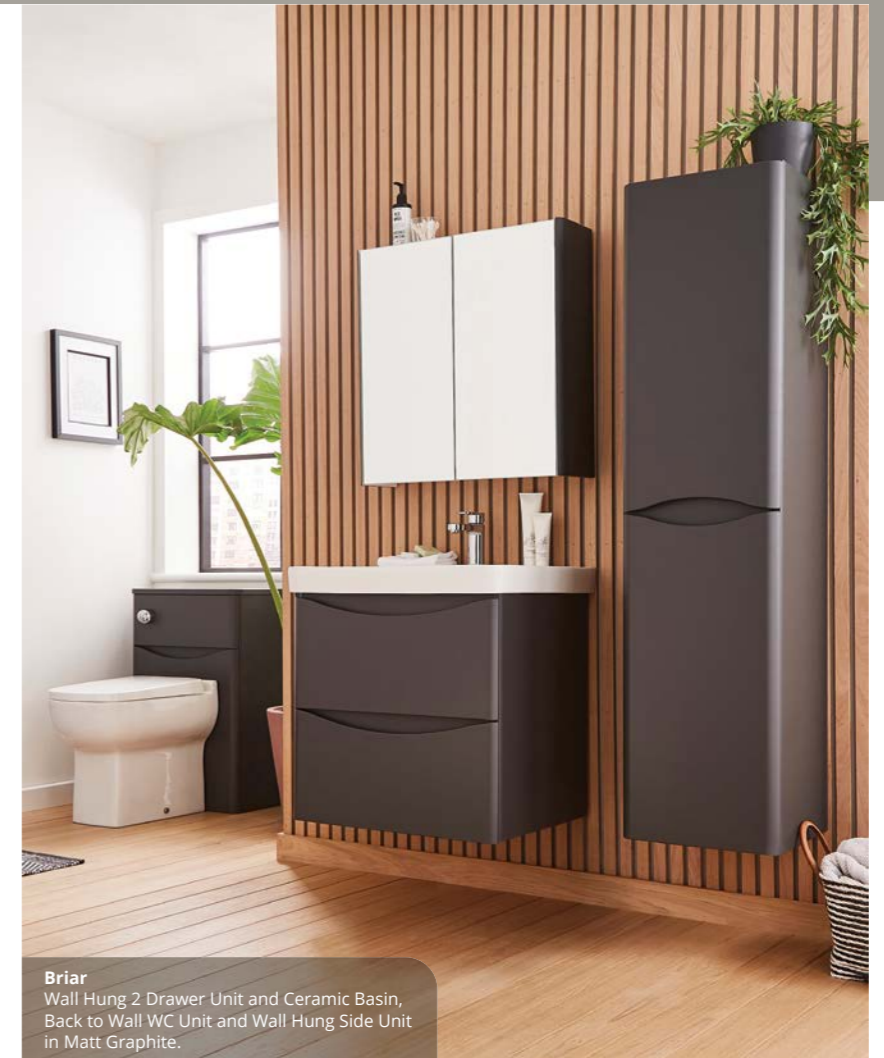

Unit	£645
☒ Matt Graphite POBO736	☐ Gloss White POBO746

Unit	£365
☒ Matt Graphite POBO744	☐ Gloss White POBO754

Briar
Wall Hung 2 Drawer Unit and Ceramic Basin, Back to Wall WC Unit and Wall Hung Side Unit in Matt Graphite.