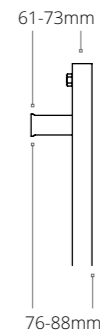

Straight Vertical

	Height mm	Width mm	Bars	Pipe Centres	Watts	BTU's	
ESB0800500F	800	500	14	464	279	952	£155
ESB1200500F	1200	500	22	464	433	1477	£219
ESB1800500F	1800	500	34	464	664	2264	£325

Matching Coloured Valves (Pairs)			Matching Pipe Tubes	
ESBM15AN	Angled 1/2" x 15mm	£45	15mm Pipe Connection Tubes with Cover Plates	ESBCTM15 £29
ESBM15ST	Straight 1/2" x 15mm	£45		
ESBM15CO	Corner 1/2" x 15mm	£45		

Available Colours

Add BB	Add SBRN	Add GM
Brushed Brass	Brushed Nickel	Gunmetal
Add BRBB		
Brushed Bronze		

Please ensure your selected colour number and name is included in your order. E.g. for an 800 x 500mm Straight Brushed Bronze Vertical Towel Rail quote the code ESB0800500FBRBB. Order your matching valves and pipe tubes the same way by adding the colour after the code.