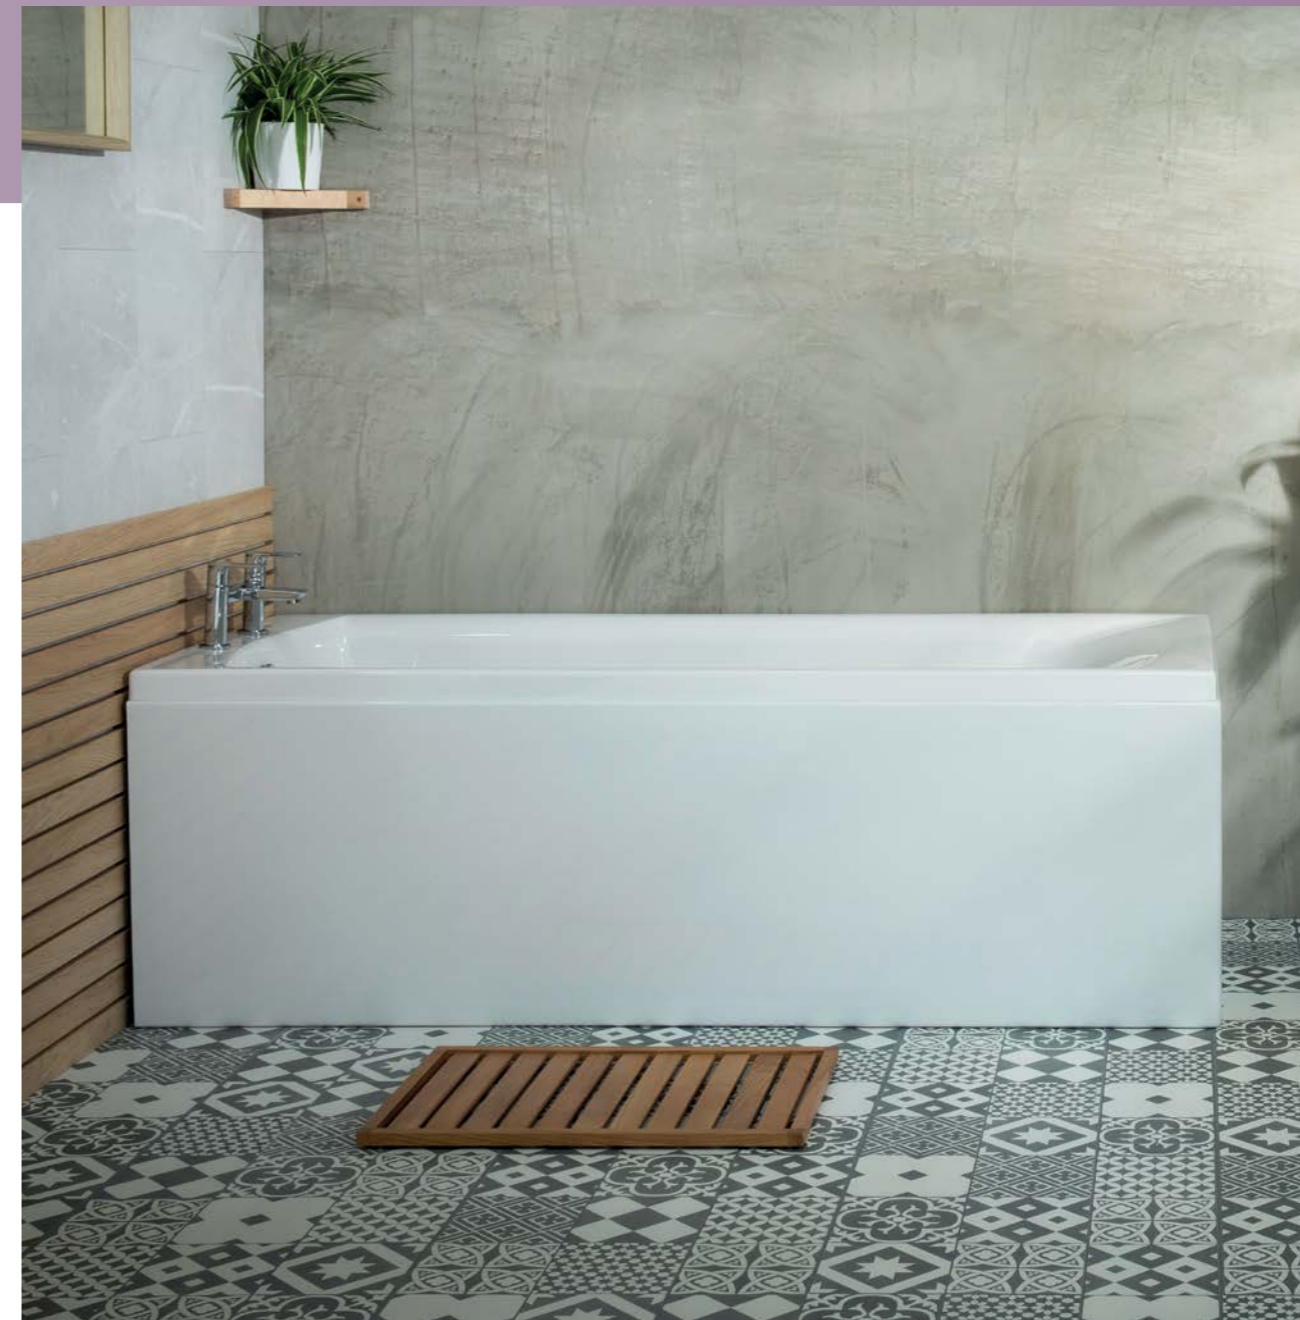

Primis Deluxe

1400mm Single Ended	1400 x 700mm	POBQ083	£495
1500mm Single Ended	1500 x 700mm	POBQ084	£495
1600mm Single Ended	1600 x 700mm	POBQ085	£495
1600mm Single Ended	1600 x 750mm	POBQ089	£649
1650mm Single Ended	1650 x 700mm	POBQ086	£495
1675mm Single Ended	1675 x 700mm	POBQ087	£495
1700mm Single Ended	1700 x 700mm	POBQ088	£495
1700mm Single Ended	1700 x 750mm	POBQ090	£649
1700mm Single Ended	1700 x 800mm	POBQ091	£719
1800mm Single Ended	1800 x 800mm	POBQ092	£845
1900mm Single Ended	1900 x 900mm	POBQ093	£1215

- Minimalist style
- Ergonomic design
- Available in a wide range of sizes