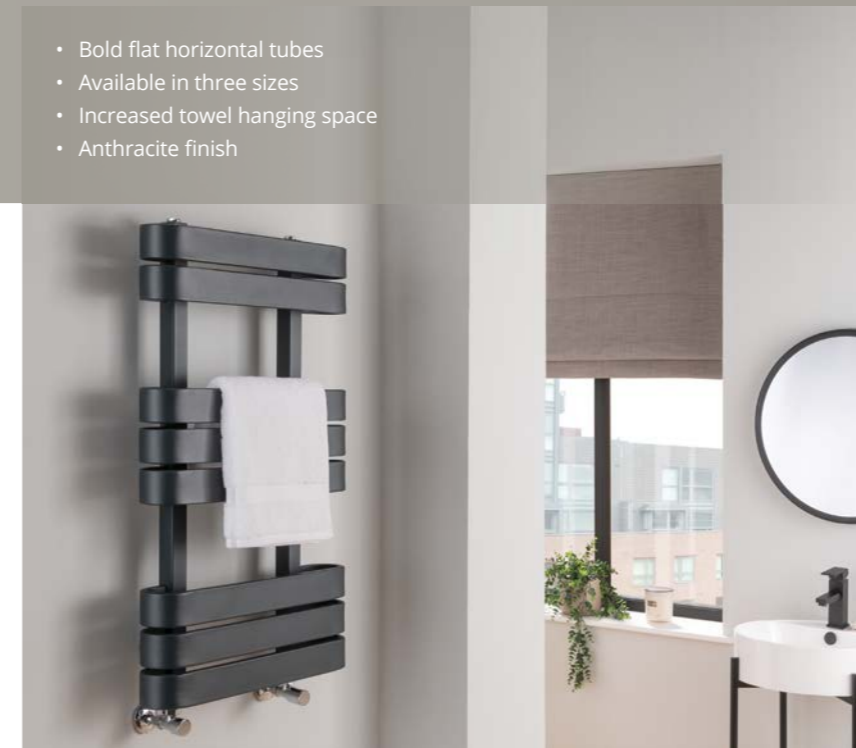

Matching Coloured Valves (Pairs)

ESB15AN	Angled 1/2" x 15mm	£45
ESB15ST	Straight 1/2" x 15mm	£45

Dallow

- Bold flat horizontal tubes
- Available in three sizes
- Increased towel hanging space
- Anthracite finish