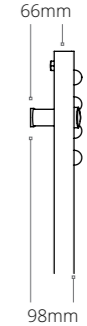

Farnley

- Straight multi-rail available as vertical or horizontal versions
- 25mm horizontal tubes
- Flat tops and rear air-vent
- Available in multiple sizes

Electric Options see [page 261](#).

Straight Vertical

	Height mm	Width mm	Bars	Pipe Centres	Watts	BTU's	
CHROME							
POBH129	800	305	14	255	117	604	£85
POBH130	800	405	14	355	226	771	£105
POBH131	800	505	14	455	252	860	£109
POBH132	800	605	14	555	324	1105	£125
POBH133	1000	505	18	455	351	1198	£139
POBH134	1000	605	18	555	355	1211	£155
POBH135	1200	305	22	255	273	931	£125
POBH136	1200	405	22	355	350	1194	£145
POBH137	1200	505	22	455	428	1460	£145
POBH138	1200	605	22	555	505	1723	£155
POBH139	1500	505	28	455	534	1822	£189
POBH140	1500	605	28	555	631	2153	£209
POBH141	1800	405	34	355	521	1778	£189
POBH142	1800	505	34	455	638	2177	£219
POBH143	1800	605	34	555	754	2573	£245

Straight Horizontal

	Height mm	Width mm	Bars	Pipe Centres	Watts	BTU's	
CHROME							
POBH144	400	1000	7	955	200	682	£119
POBH145	500	1000	9	955	256	873	£135
POBH146	600	1000	10	955	288	983	£149

Bowbank

- Curved version of the straight multi-rail Farnley
- 25mm horizontal tubes
- Flat tops and rear air-vent
- Available in multiple sizes

Electric Options see [page 261](#).

Curved Vertical

	Height mm	Width mm	Bars	Pipe Centres	Watts	BTU's	
CHROME							
POBH127	800	505	14	455	275	938	£119
POBH128	800	605	14	555	324	1105	£135
POBH119	1000	505	18	455	351	1198	£145
POBH120	1000	605	18	555	414	1413	£159
POBH121	1200	505	22	455	428	1460	£165
POBH122	1200	605	22	555	505	1723	£175
POBH123	1500	505	28	455	534	1822	£199
POBH124	1500	605	28	555	631	2153	£225
POBH125	1800	505	34	455	638	2177	£229
POBH126	1800	605	34	555	754	2573	£259