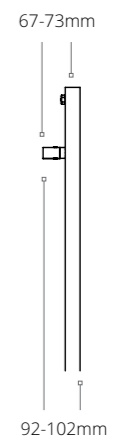

Gosforth

- A combination of towel warmer and radiator
- High quality steel
- Available in three sizes
- Available with a chrome frame and white inset radiator

Traditional

	Height mm	Width mm	Bars	Face to Face Cons	Watts	BTU's	
CHROME WITH WHITE COLUMN							
POBH049	963	538	1	393	392	1338	£369
POBH050	963	673	1	528	554	1890	£415
POBH051	963	763	1	618	653	2228	£545

Hawksworth

- A combination of towel warmer and radiator
- High quality steel
- Available in four sizes
- Available in a chrome, matt black and brushed brass

Ladder Rail

	Height mm	Width mm	Bars	Pipe Centres	Watts	BTU's	
CHROME LADDER RAIL WITH WHITE INSET RADIATOR							
POBC772	1200	500	9	450	548	1870	£735
POBC773	1200	600	9	550	721	2461	£809
POBC774	1500	500	12	450	668	2280	£879
POBC775	1500	600	12	550	855	2917	£955
BRUSHED BRASS LADDER RAIL WITH WHITE INSET RADIATOR							
POBC900	1200	500	9	450	730	2493	£609
POBC901	1200	600	9	550	961	3281	£675
POBC902	1500	500	12	450	891	3040	£719
POBC903	1500	600	12	550	1139	3889	£789
MATT BLACK LADDER RAIL WITH WHITE INSET RADIATOR							
POBC904	1200	500	9	450	723	2468	£509
POBC905	1200	600	9	550	952	3248	£575
POBC906	1500	500	12	450	882	3010	£619
POBC907	1500	600	12	550	1128	3850	£685

Available Colours

15
WARRANTY
YEAR
TOWEL
RAILS AND
RADIATORS

Towel Rails