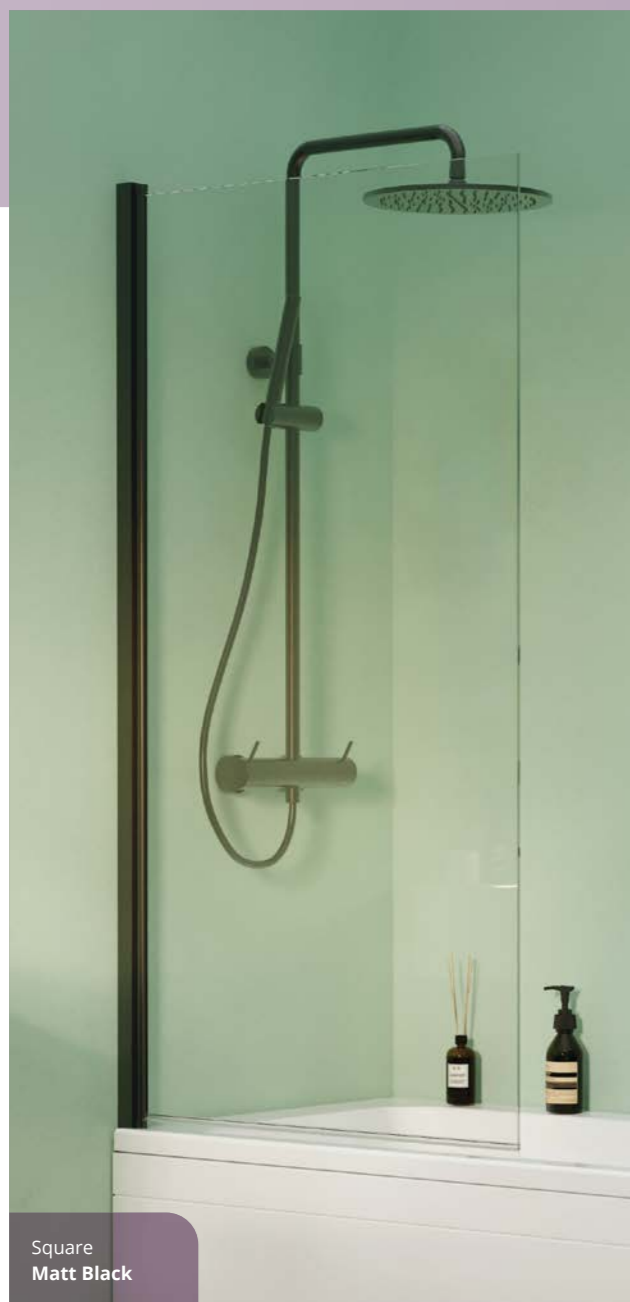

Sterling

1660mm Freestanding Bath Gloss White	1660 x 725mm	POBQ052	£1249
1660mm Freestanding Bath Matt White	1660 x 725mm	POBQ053	£1049

Bath Screens

Bath Screens

Square
Matt Black

Curved
Polished Chrome

Square