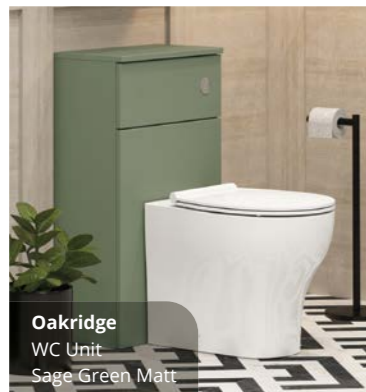

Oakridge
WC Unit
Sage Green Matt