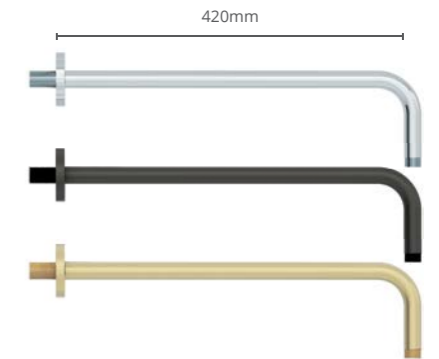

Round Wall Mounted Shower Arm 420mm

Chrome	POBQ325	£29
Matt Black	POBQ326	£39
Brushed Brass	POBQ327	£39

Chrome	POBQ328	£19
Matt Black	POBQ329	£29
Brushed Brass	POBQ330	£29

Chrome	POBQ331	£29
Matt Black	POBQ332	£35
Brushed Brass	POBQ333	£35

Chrome	POBQ334	£25
Matt Black	POBQ335	£29
Brushed Brass	POBQ336	£29