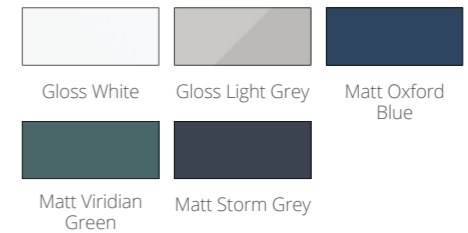

Rivena
600 3 Drawer Unit
Matt Storm Grey

Finish Options

TOTAL		£424
Ceramic Basin 460(w) x 60(h) x 285(d) mm	POBG544	£139
Unit		£285
Gloss White POBG545	Gloss Light Grey POBG546	Matt Oxford Blue POBG548
Matt Viridian Green POBC425	Matt Storm Grey POBQ742