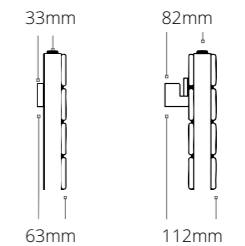

Embleton

- High quality steel
- Available in three sizes
- Available in a chrome, matt black and brushed brass

Straight

	Height mm	Width mm	Bars	Pipe Centres	Watts	BTU's	
CHROME							
POBQ1823	748	498	4	425	147	501	£545
POBQ1824	1193	498	5	425	201	686	£685
POBQ1825	1548	498	6	425	247	843	£805
MATT BLACK							
POBQ1826	748	498	4	425	186	635	£449
POBQ1827	1193	498	5	425	255	869	£639
POBQ1828	1548	498	6	425	313	1067	£709
BRUSHED BRASS							
POBQ1820	748	498	4	425	171	584	£379
POBQ1821	1193	498	5	425	269	916	£569
POBQ1822	1548	498	6	425	410	1399	£639

Available Colours

Matching Coloured Valves (Pairs)		
ESBM15AN	Angled 1/2" x 15mm	£45
ESBM15ST	Straight 1/2" x 15mm	£45
ESBM15CO	Corner 1/2" x 15mm	£45

Grantley

- High quality steel
- Available in single and double panels
- Available in vertical and horizontal
- Available in a white and anthracite

Contemporary Vertical and Horizontal

	Height mm	Width mm	Bars	Pipe CRS	Watts	BTU's	
SINGLE WHITE HORIZONTAL							
POBQ1829	460	900	6	850	420	1433	£249
POBQ1830	460	1200	6	1150	552	1883	£279
POBQ1831	616	900	8	850	560	1911	£299
POBQ1832	616	1200	8	1150	736	2511	£339
SINGLE WHITE VERTICAL							
POBQ1845	1800	226	3		402	1372	£219
POBQ1846	1800	382	5		670	2286	£295
POBQ1847	1800	538	7		938	3200	£375
POBQ1848	1800	694	9		1206	4115	£455
DOUBLE WHITE HORIZONTAL							
POBQ1837	460	900	12	850	654	2231	£425
POBQ1838	460	1200	15	1150	858	2927	£479
POBQ1839	616	900	16	850	872	2975	£525
POBQ1840	616	1200	12	1150	1144	3903	£605
DOUBLE WHITE VERTICAL							
POBQ1853	1800	226	6		627	2139	£349
POBQ1854	1800	382	10		1045	3566	£505
POBQ1855	1800	538	14		1463	4992	£675
POBQ1856	1800	694	18		1881	6418	£829