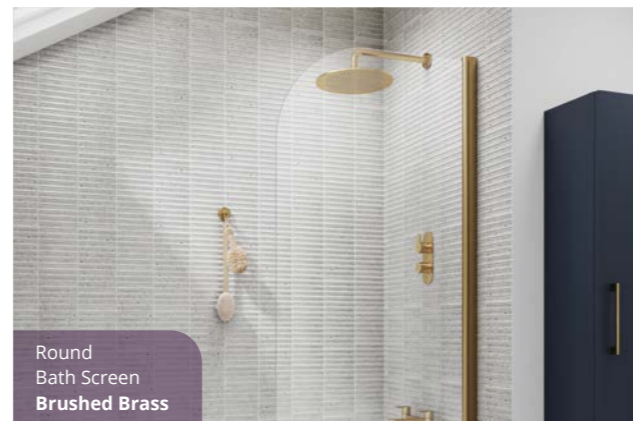

Round Bath Screen
Brushed Brass

BATHS

Baths