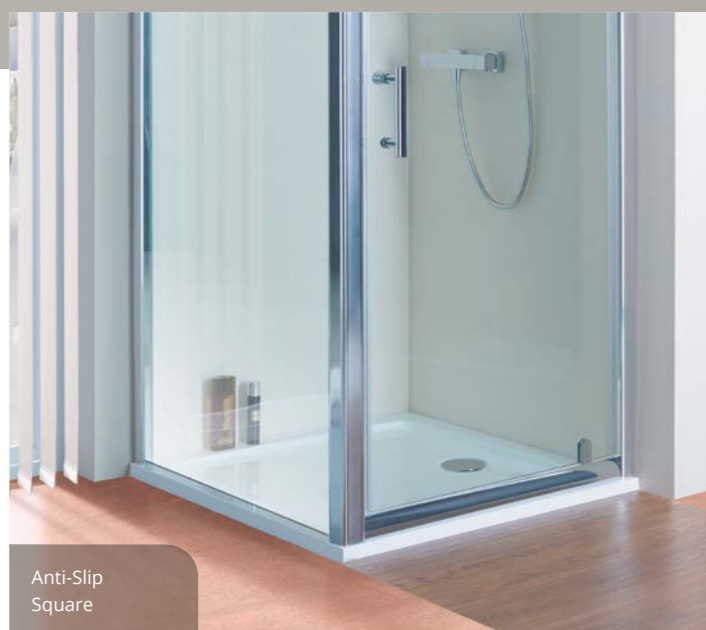

For Shower Tray Accessories see page 161.

Anti-Slip Trays

The Anti-Slip tray lends itself to the latest bathroom trends and achieves all the benefits of a solid cast stone tray. The new Anti-Slip surface is easy to maintain and provides a safer, stable showering experience. Ease of installation is achieved with a contoured underside for leg location.