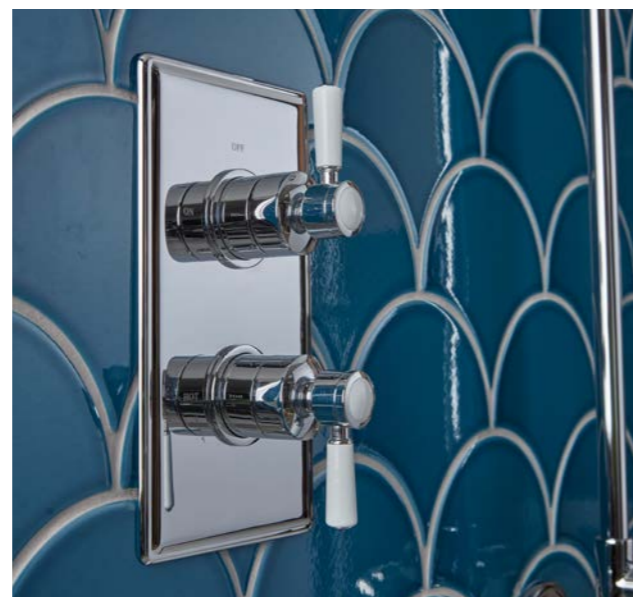

Charleston

5 YEAR WARRANTY
SHOWER ACCESSORIES
10 YEAR WARRANTY
SHOWERS
HP HIGH PRESSURE
Unless stated on product

Showers

Charleston Dual Function Shower System with Riser Kit and Overhead Shower

Chrome	POCH015	£535
Brushed Brass	POCH016	£765

- Dual function thermostatic diverter shower valve
- Riser rail and single function shower handset, 200mm shower head and with a shower arm and wall elbow with easy fix connection
- Suitable for high pressure systems
- Separate flow and temperature controls including safety temperature stop function
- Anti-Scald mechanism for safe showering
- Constructed from brass material

Charleston Exposed Dual Function Shower System with Shower Head and Handset

Chrome	POCH017	£585
Brushed Brass	POCH018	£849

- Dual function thermostatic diverter shower valve
- Single function handset
- 200mm shower head
- Separate flow and temperature controls including safety temperature stop function
- Height adjustable riser rail
- Anti-Scald mechanism for safe showering
- Constructed from brass material