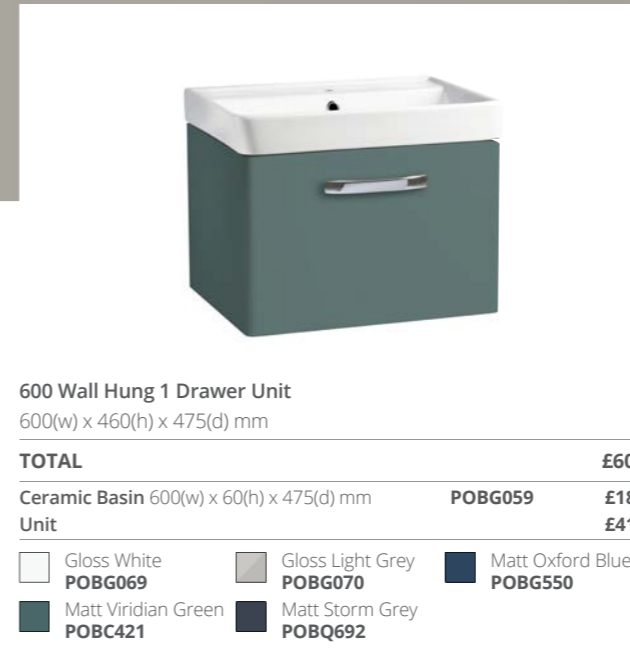

600 Wall Hung 1 Drawer Unit
600(w) x 460(h) x 475(d) mm

TOTAL	£600
Ceramic Basin 600(w) x 60(h) x 475(d) mm	POBG059 £185
Unit	£415

Gloss White POBG069	Gloss Light Grey POBG070	Matt Oxford Blue POBG550
Matt Viridian Green POBC421	Matt Storm Grey POBQ692