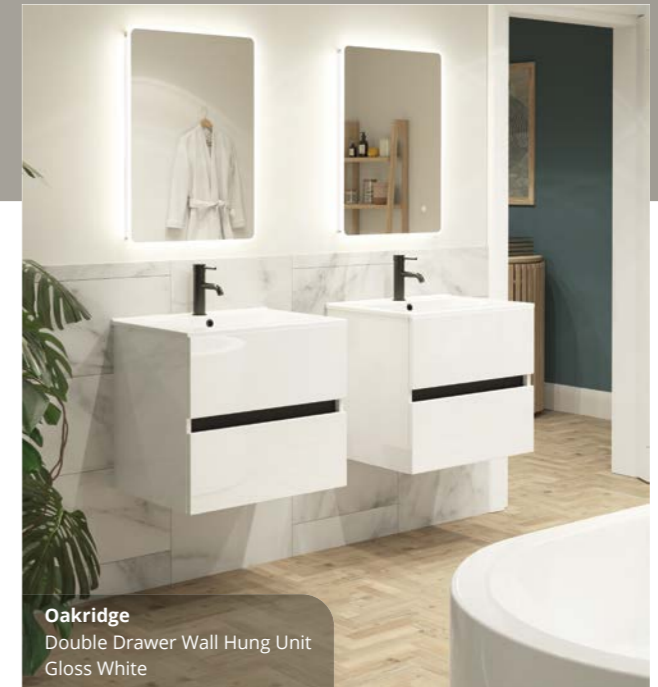

Oakridge
Double Drawer Wall Hung Unit
Gloss White

- Constructed from MFC fascias, with colour matched interiors
- Anthracite drawer boxes for a contemporary look
- Slab fascias with integrated handles and a recessed decorative rail
- Available in five contemporary colour finishes
- All units supplied with soft close doors/drawers as standard
- All in one basin/worktops are Gel-cast & sit-on basins are ceramic
- Wall hanging brackets included with wall hung units
- L-shape wall fixings included with floor standing units