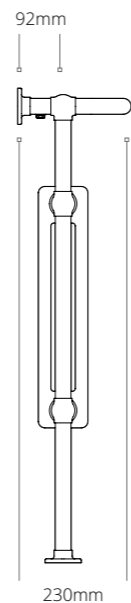

Gosforth

- A combination of towel warmer and radiator
- High quality steel
- Available in three sizes
- Available with a chrome frame and white inset radiator

Traditional

	Height mm	Width mm	Bars	Face to Face Cons	Watts	BTU's	
CHROME WITH WHITE COLUMN							
POBH049	963	538	1	393	392	1338	£369
POBH050	963	673	1	528	554	1890	£415
POBH051	963	763	1	618	653	2228	£545

Hawksworth

- A combination of towel warmer and radiator
- High quality steel
- Available in four sizes
- Available in a chrome, matt black and brushed brass

Ladder Rail

	Height mm	Width mm	Bars	Pipe Centres	Watts	BTU's	
CHROME LADDER RAIL WITH WHITE INSET RADIATOR							
POBC772	1200	500	9	450	548	1870	£735
POBC773	1200	600	9	550	721	2461	£809
POBC774	1500	500	12	450	668	2280	£879
POBC775	1500	600	12	550	855	2917	£955
BRUSHED BRASS LADDER RAIL WITH WHITE INSET RADIATOR							
POBC900	1200	500	9	450	730	2493	£609
POBC901	1200	600	9	550	961	3281	£675
POBC902	1500	500	12	450	891	3040	£719
POBC903	1500	600	12	550	1139	3889	£789
MATT BLACK LADDER RAIL WITH WHITE INSET RADIATOR							
POBC904	1200	500	9	450	723	2468	£509
POBC905	1200	600	9	550	952	3248	£575
POBC906	1500	500	12	450	882	3010	£619
POBC907	1500	600	12	550	1128	3850	£685

Available Colours

15
WARRANTY
YEAR
TOWEL
RAILS AND
RADIATORS

Towel Rails