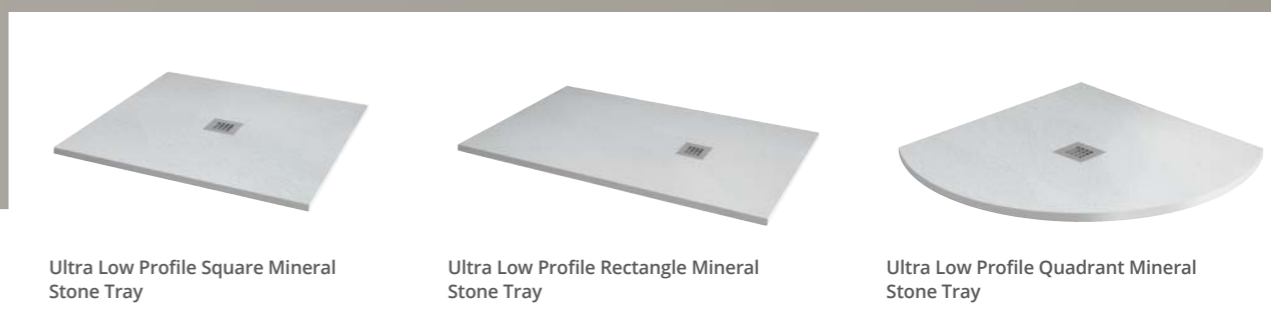

Ultra Low Profile Square Mineral Stone Tray

Ultra Low Profile Rectangle Mineral Stone Tray

Ultra Low Profile Quadrant Mineral Stone Tray

Also available in Jet Black and Ash Grey