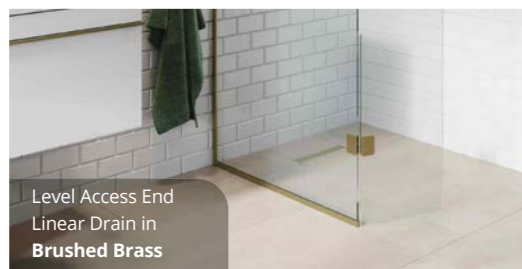

Linear 600mm Coloured Drain Covers

Tileable	POAB052	£129
Matt Black	POAB048	£119
Brushed Bronze	POAB049	£119
Matt Anthracite	POAB050	£119
Brushed Brass	POAB051	£119