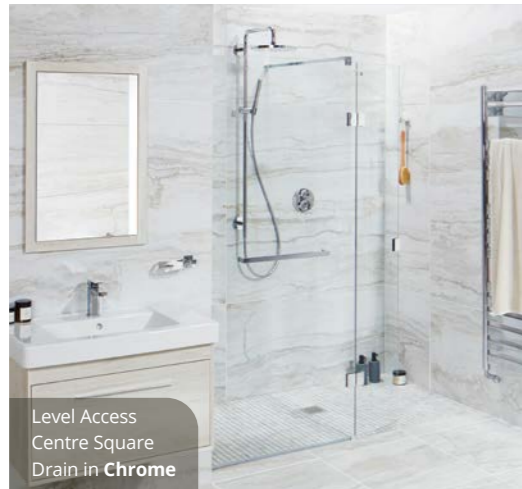

Wetroom Shower Trays

WETROOM SOLUTIONS

Engineered for flexibility and finished with a contemporary look, our wetroom tray systems provide a sleek wetroom experience for any home.

Simple Selection Process:

1. Choose Your Drain

Square
Linear 300mm
Linear 600mm

2. Select Installation Type

LEVEL ACCESS – For creating a seamless wetroom floor.
RAISED – Ideal for bath replacements or screed floors (Linear 300 only).

3. Pick Your Finish

Trays include a stainless steel drain as standard with optional upgrades.

4. Add Waterproofing

With tile backer boards and recessed storage units.

Square Drain Level Access Wetroom Tray Kits

Centre Square Drain Kits

Centre Level Tray Kit	900 x 900 x 30mm	POAB001	£505
Centre Level Tray Kit	1000 x 1000 x 30mm	POAB002	£525
Centre Level Tray Kit	1200 x 1200 x 30mm	POAB003	£615
Centre Level Tray Kit	1200 x 900 x 30mm	POAB004	£599
Centre Level Tray Kit	1400 x 900 x 30mm	POAB005	£605
Centre Level Tray Kit	1600 x 900 x 30mm	POAB006	£625
Centre Level Tray Kit	1800 x 900 x 30mm	POAB007	£685

Corner Square Drain Kits

Corner Level Tray Kit	900 x 900 x 30mm	POAB008	£505
Corner Level Tray Kit	1000 x 1000 x 30mm	POAB009	£525
Corner Level Tray Kit	1200 x 1200 x 30mm	POAB010	£615

End Square Drain Kits

End Level Tray Kit	1200 x 900 x 30mm	POAB011	£599
End Level Tray Kit	1400 x 900 x 30mm	POAB012	£605
End Level Tray Kit	1500 x 800 x 30mm	POAB013	£605
End Level Tray Kit	1600 x 900 x 30mm	POAB014	£625

Linear Drain 600mm Level Access Shower Tray Kits

End Drain Kits

Level Tray Kit	900 x 900 x 30mm	POAB041	£579
Level Tray Kit	1200 x 1200 x 30mm	POAB042	£705
Level Tray Kit	1200 x 900 x 30mm	POAB043	£675
Level Tray Kit	1400 x 900 x 30mm	POAB044	£689
Level Tray Kit	1600 x 900 x 30mm	POAB045	£719

Offset Centre Drain Kits

Level Tray Kit	1600 x 900 x 30mm	POAB046	£715
Level Tray Kit	1800 x 900 x 30mm	POAB047	£769

Square Coloured Drain Covers

Tileable	POAB015	£45
Matt Black	POAB016	£85
Brushed Bronze	POAB017	£85
Matt Anthracite	POAB018	£85
Brushed Brass	POAB019	£85