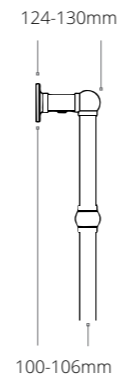

Side View

Straight

	Height mm	Width mm	Bars	Pipe Centres	Watts	BTU's	
CHROME							
POBQ1823	748	498	4	425	147	501	£545
POBQ1824	1193	498	5	425	201	686	£685
POBQ1825	1548	498	6	425	247	843	£805
MATT BLACK							
POBQ1826	748	498	4	425	186	635	£449
POBQ1827	1193	498	5	425	255	869	£639
POBQ1828	1548	498	6	425	313	1067	£709
BRUSHED BRASS							
POBQ1820	748	498	4	425	171	584	£379
POBQ1821	1193	498	5	425	269	916	£569
POBQ1822	1548	498	6	425	410	1399	£639