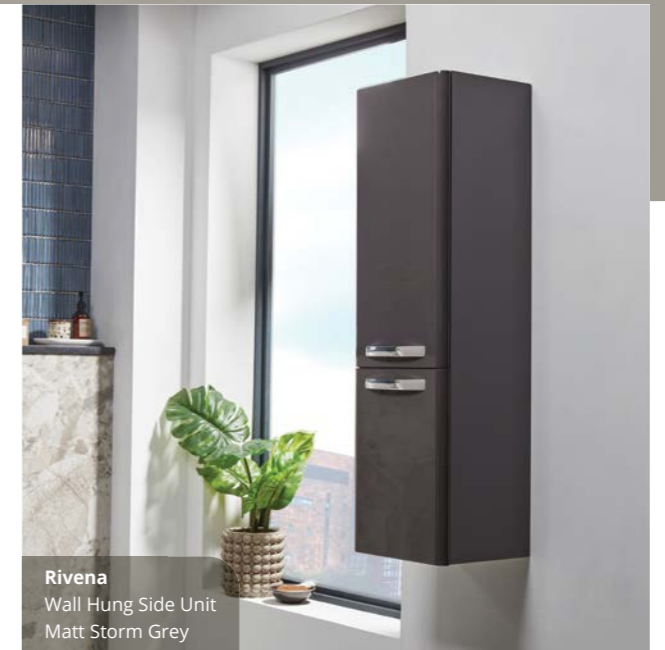

500 Floor Standing 2 Door Unit
500(w) x 860(h) x 420(d) mm

TOTAL	£524
Ceramic Basin 500(w) x 60(h) x 420(d) mm	POBG055 £149
Unit	£375

Gloss White POBG060	Gloss Light Grey POBG061	Matt Oxford Blue POBG552
Matt Viridian Green POBC426	Matt Storm Grey POBQ694