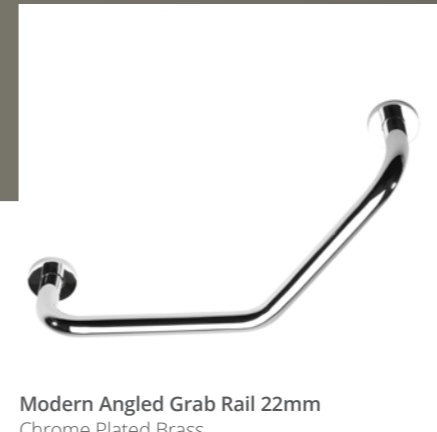

3 WARRANTY YEAR
SIGNATURE RANGE

5 WARRANTY YEAR
MODERN RANGE

10 WARRANTY YEAR
DISTINCTION RANGE

Assisted Living Grab Rails

Modern Round Grab Rail 24mm Chrome

Modern Round Grab Rail 25mm Brushed Brass

Modern Angled Grab Rail 22mm Chrome Plated Brass
460(w) x 240(h) x 120(d) mm