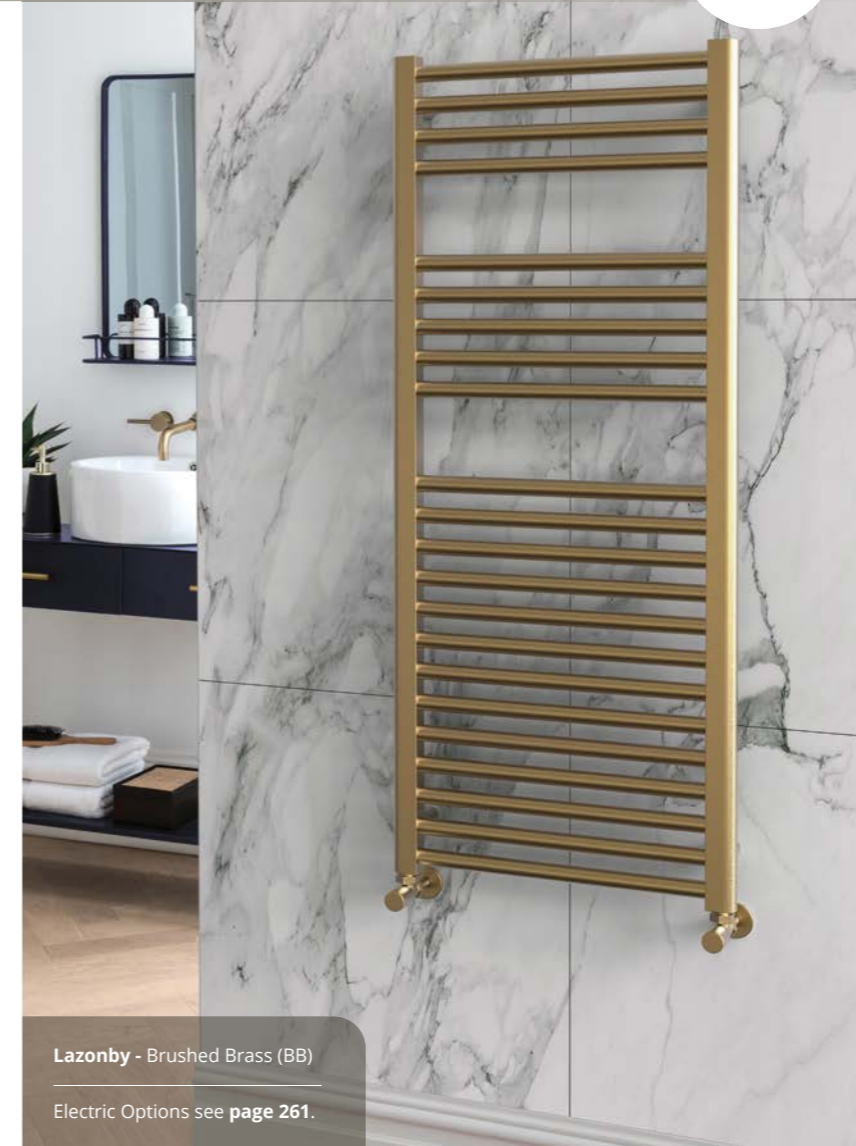

Lazonby - Brushed Brass (BB)

Electric Options see page 261.