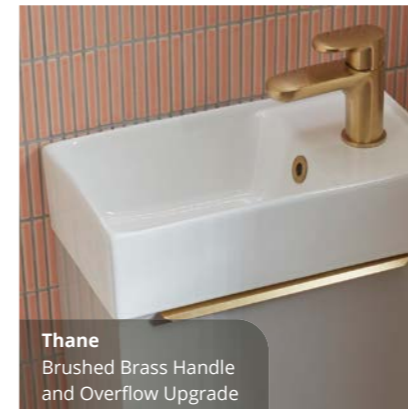

Thane
Fluted Floor Standing Unit
Matt Powder Blue

Thane
Brushed Brass Handle
and Overflow Upgrade

Thane
Matt Black Handle and
Overflow Upgrade

Handle Options

Handle Upgrade Option

Matt Black	POBQ710	£15
Brushed Brass	POBQ709	£15