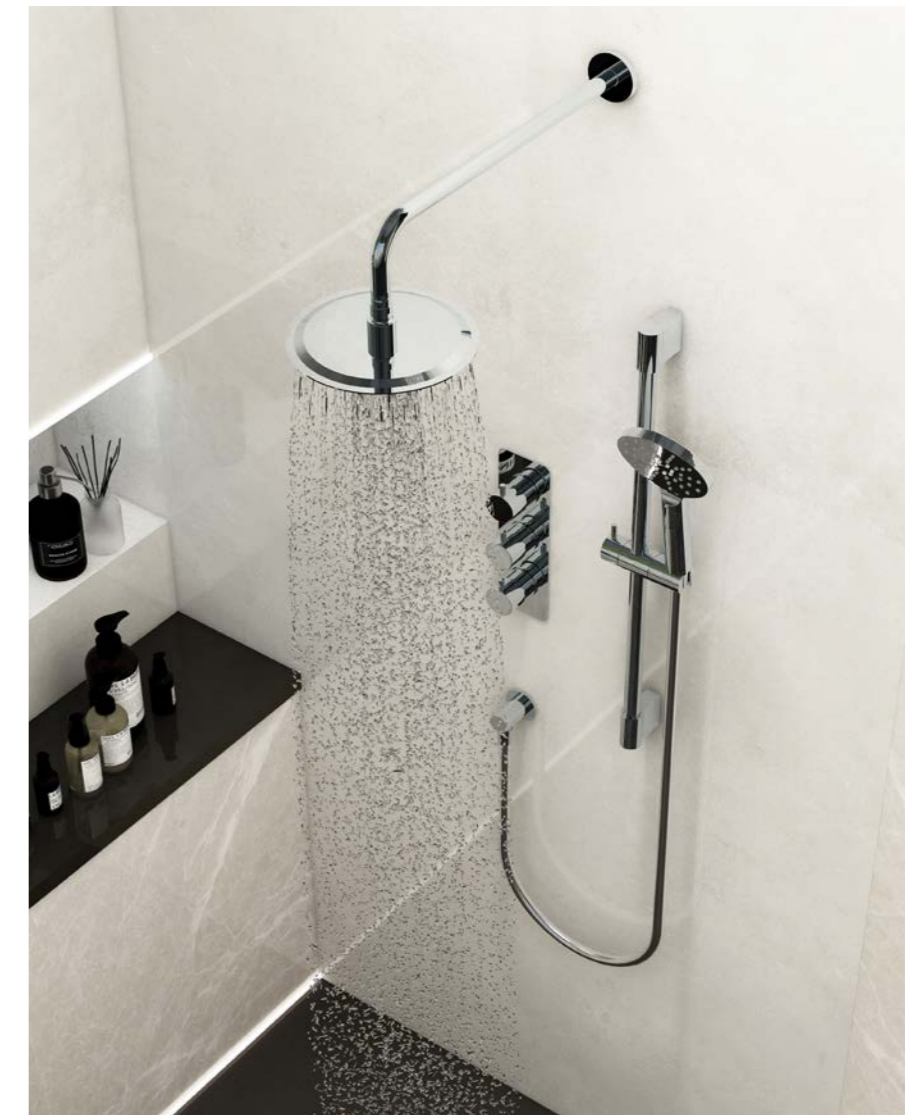

Showers

Perrin Shower Packs	128
Perrin Shower Components	130
Mavi	132
Thirsk	133
Charleston	134