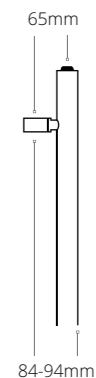

Wray

- High quality steel
- Available in two sizes
- Available in a chrome, white or colour finish

Available Colours

Add LT Latte Textured	Add CT Cappuccino Textured	Add MT Mocha Textured
Add AT Anthracite Textured	Add SB Satin Black	Add MB Matt Black
Add EG Espresso Gloss	Add EG White Sparkle	Add WS Grey Sparkle
Add SB Steel Blue	Add MG Moss Green	

Please ensure your selected colour number and name is included on your order. E.g. for an 950 x 500mm Towel Rail in Matt Black quote the code ESBW001MB. Order your matching valves and pipe tubes the same way by adding the colour after the code.

Flat Bar Towel Rail

	Height mm	Width mm	Bars	Pipe Centres	Watts	BTU's	
CHROME							
ESBW001C	950	500	9	462	246	839	£259
ESBW002C	1300	500	13	462	330	1126	£285
WHITE							
ESBW001W	950	500	9	462	289	986	£195
ESBW002W	1300	500	13	462	389	1327	£255
COLOUR							
ESBW001	950	500	9	462	289	986	£395
ESBW002	1300	500	13	462	389	1327	£495

Matching Coloured Valves (Pairs)		
ESB15AN	Angled 1/2" x 15mm	£45
ESB15ST	Straight 1/2" x 15mm	£45

Leatham

- High quality steel
- Available in two sizes
- Available in a brushed brass

Flat Bar Towel Rail

	Height mm	Width mm	Bars	Pipe Centres	Watts	BTU's	
BRUSHED BRASS							
ESBL001BB	950	500	9	462	299	1021	£399
ESBL002BB	1300	500	13	462	426	1453	£545

Matching Coloured Valves (Pairs)			Matching Pipe Tubes	
ESBM15AN	Angled 1/2" x 15mm	£45	15mm Pipe Connection Tubes with Cover Plates	
ESBM15ST	Straight 1/2" x 15mm	£45		
ESBM15CO	Corner 1/2" x 15mm	£45		
ESBCTM15		£29