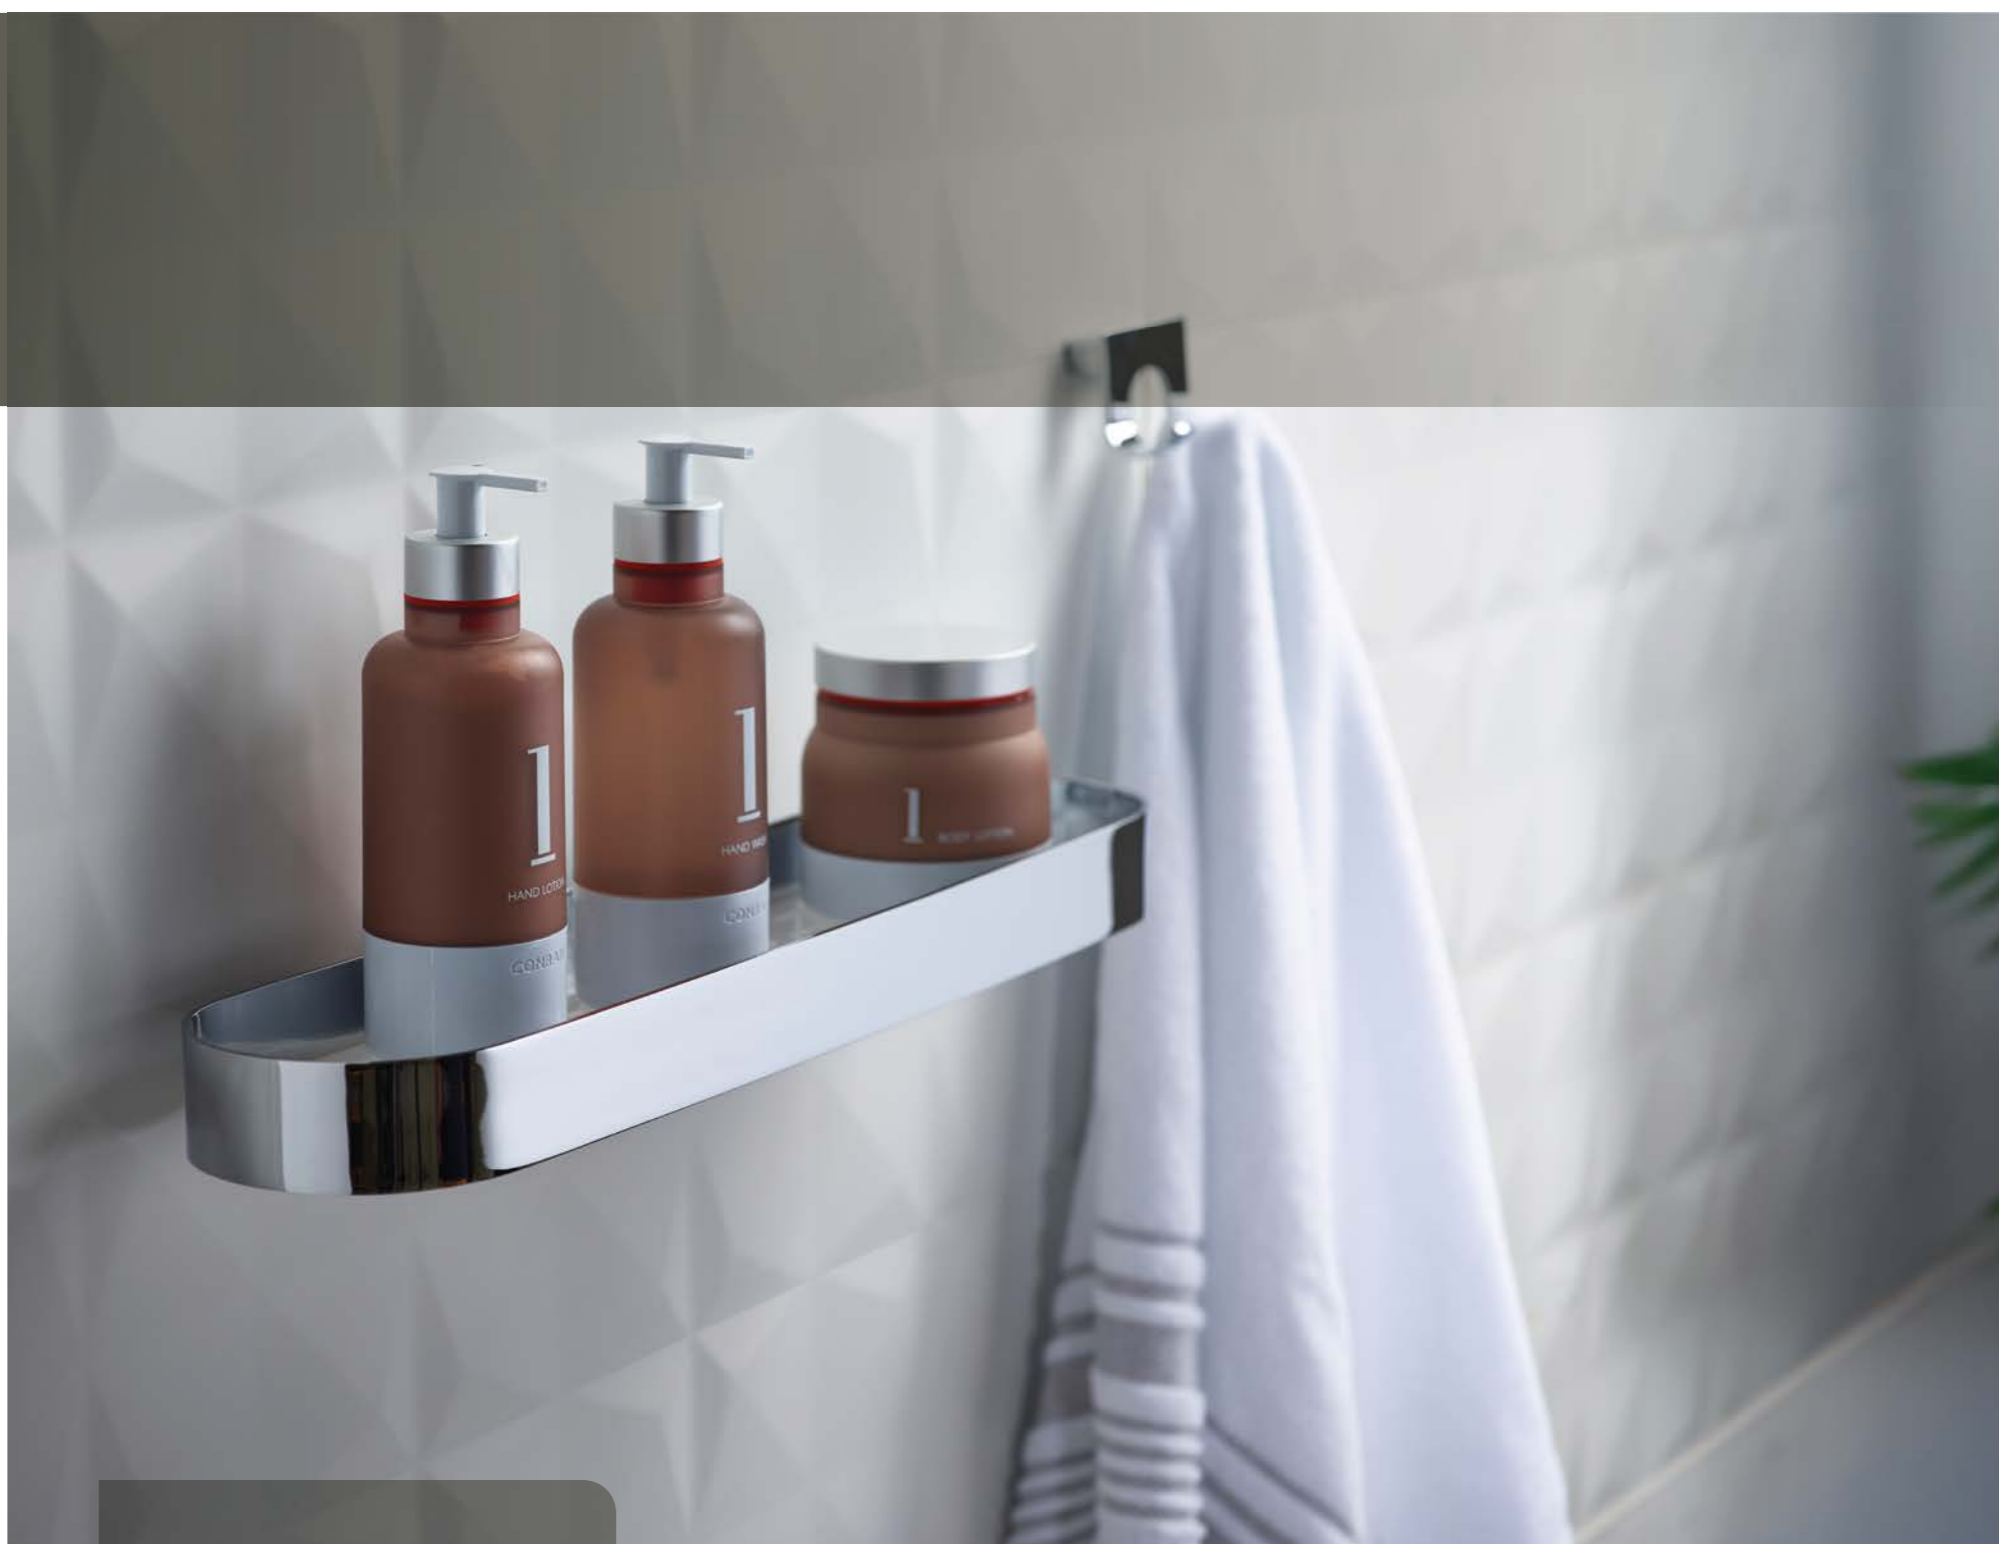

Bathroom Accessories

Complete your bathroom with our stylish range of accessories, designed to combine practicality with elegant design. From towel rings and rails to robe hooks and toothbrush holders, each piece is available in stunning finishes including gunmetal, chrome, matt black, and brushed brass – perfect for matching your décor.

Our Assisted Living collection offers discreet support with grab rails, shower seats, and support arms for added safety and confidence.

Bathroom Accessories

Amble	238
Acqua	239
Perla and Fenwick	240
Assisted Living Shower Seats	241
Assisted Living Grab Rails	242