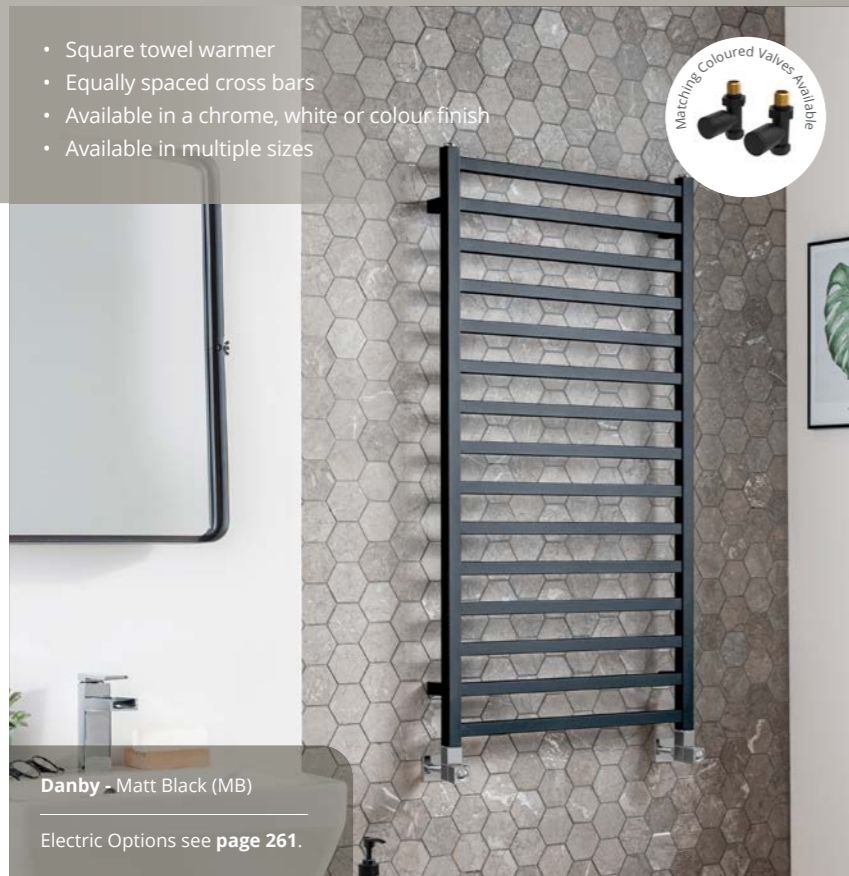

Danby

- Square towel warmer
- Equally spaced cross bars
- Available in a chrome, white or colour finish
- Available in multiple sizes

Danby - Matt Black (MB)
Electric Options see page 261.

Aerial View

Front View