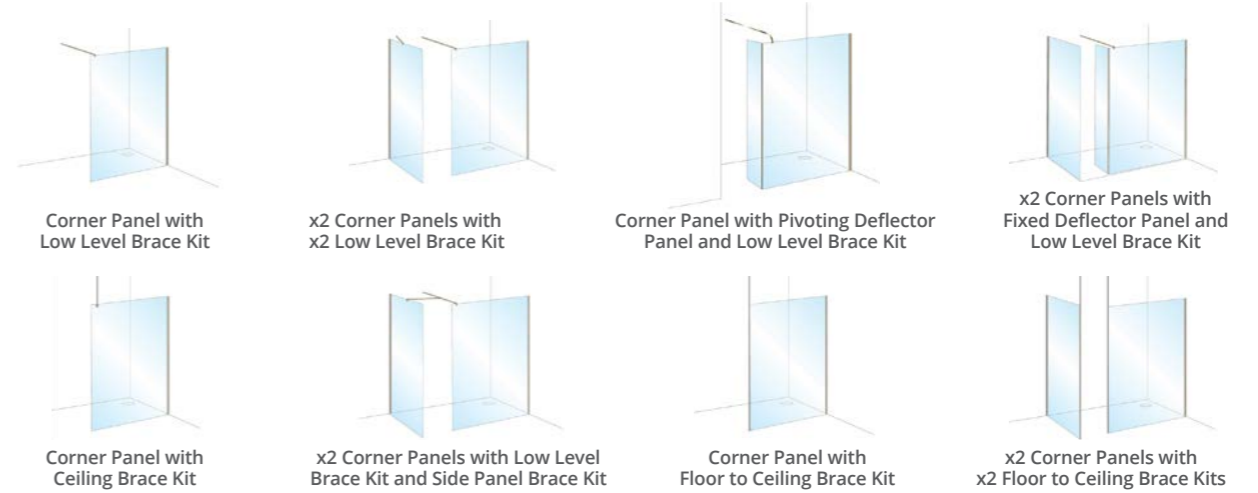

8mm Wetroom Panels

	Size mm		Polished Chrome	Matt Black	Brushed Brass	Brushed Nickel	Gun Metal	Brushed Bronze	
400 Corner Panel	365	ESB8SP413	•	•					£159
500 Corner Panel	465	ESB8SP513	•	•					£169
600 Corner Panel	565	ESB8SP613	•	•	•	•	•	•	£175
700 Corner Panel	665	ESB8SP713	•	•	•	•	•	•	£185
760 Corner Panel	725	ESB8SP7613	•	•	•	•	•	•	£189
800 Corner Panel	765	ESB8SP813	•	•	•	•	•	•	£189
900 Corner Panel	865	ESB8SP913	•	•	•	•	•	•	£199
1000 Corner Panel	965	ESB8SP1013	•	•	•	•	•	•	£205
1100 Corner Panel	1065	ESB8SP1113	•	•	•	•	•	•	£219
1200 Corner Panel	1165	ESB8SP1213	•	•	•	•	•	•	£235
1400 Corner Panel	1365	ESB8SP1413	•	•	•	•	•	•	£249

Deflector Panel (includes fixed or pivoting corner fixing kit)

200 Fixed Deflector Panel	226	ESB8SPL213	•	•					£119
200 Pivoting Deflector Panel	243	ESB8SPM213	•	•					£155
300 Pivoting Deflector Panel	343	ESB8SPM313	•	•	•	•	•	•	£159
400 Pivoting Deflector Panel	443	ESB8SPM413	•	•					£165

10mm Wetroom Panels

	Size mm		Polished Chrome	Matt Black	Brushed Brass	Brushed Nickel	Gun Metal	Brushed Bronze	
400 Corner Panel	350	ESB10SP413	•	•					£175
500 Corner Panel	450	ESB10SP513	•	•					£189
600 Corner Panel	550	ESB10SP613	•	•	•	•	•	•	£209
700 Corner Panel	650	ESB10SP713	•	•	•	•	•	•	£219
760 Corner Panel	710	ESB10SP7613	•	•	•	•	•	•	£225
800 Corner Panel	750	ESB10SP813	•	•	•	•	•	•	£235
900 Corner Panel	850	ESB10SP913	•	•	•	•	•	•	£245
1000 Corner Panel	950	ESB10SP1013	•	•	•	•	•	•	£255
1100 Corner Panel	1050	ESB10SP1113	•	•	•	•	•	•	£269
1200 Corner Panel	1150	ESB10SP1213	•	•	•	•	•	•	£289
1400 Corner Panel	1350	ESB10SP1413	•	•	•	•	•	•	£305

Deflector Panel (includes fixed or pivoting corner fixing kit)

200 Fixed Deflector Panel	226	ESB10SPL213	•	•					£149
200 Pivoting Deflector Panel	243	ESB10SPM213	•	•					£189
300 Pivoting Deflector Panel	343	ESB10SPM313	•	•	•	•	•	•	£195
400 Pivoting Deflector Panel	443	ESB10SPM413	•	•					£205

NB: Due to the nature of the product, water integrity cannot be guaranteed – please consult your installer.