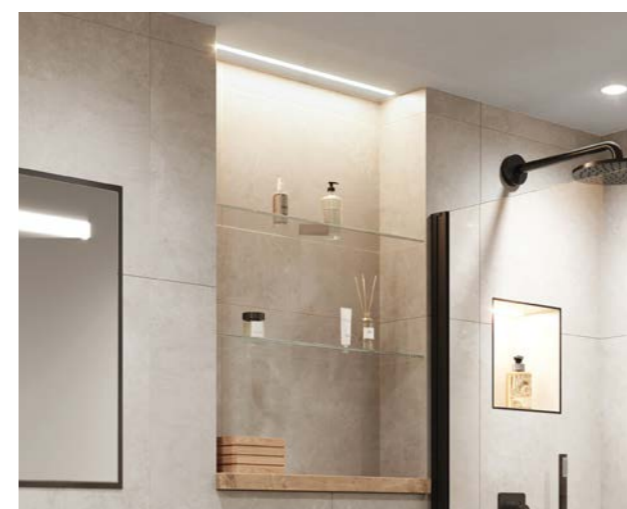

End Panels

Standard Bath End Panel 800 x 600 x 30mm	POAB069	£35
------------------------------------------	---------	-----

- No more timber bath panels with unsightly screws
- Panels are pre-formed with adjustable legs
- Easy to cut down to size
- Waterproof and stable in a moist environment
- Much faster to install than timber panelling
- Easy access – can be cut with a hand saw