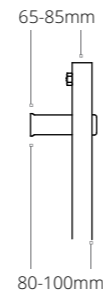

Farnley

- Straight multi-rail available as vertical or horizontal versions
- 25mm horizontal tubes
- Flat tops and rear air-vent
- Available in multiple sizes

Electric Options see [page 261](#).

Straight Vertical

	Height mm	Width mm	Bars	Pipe Centres	Watts	BTU's	
CHROME							
POBH129	800	305	14	255	117	604	£85
POBH130	800	405	14	355	226	771	£105
POBH131	800	505	14	455	252	860	£109
POBH132	800	605	14	555	324	1105	£125
POBH133	1000	505	18	455	351	1198	£139
POBH134	1000	605	18	555	355	1211	£155
POBH135	1200	305	22	255	273	931	£125
POBH136	1200	405	22	355	350	1194	£145
POBH137	1200	505	22	455	428	1460	£145
POBH138	1200	605	22	555	505	1723	£155
POBH139	1500	505	28	455	534	1822	£189
POBH140	1500	605	28	555	631	2153	£209
POBH141	1800	405	34	355	521	1778	£189
POBH142	1800	505	34	455	638	2177	£219
POBH143	1800	605	34	555	754	2573	£245

Straight Horizontal

	Height mm	Width mm	Bars	Pipe Centres	Watts	BTU's	
CHROME							
POBH144	400	1000	7	955	200	682	£119
POBH145	500	1000	9	955	256	873	£135
POBH146	600	1000	10	955	288	983	£149

Bowbank

- Curved version of the straight multi-rail Farnley
- 25mm horizontal tubes
- Flat tops and rear air-vent
- Available in multiple sizes

Electric Options see [page 261](#).

Curved Vertical

	Height mm	Width mm	Bars	Pipe Centres	Watts	BTU's	
CHROME							
POBH127	800	505	14	455	275	938	£119
POBH128	800	605	14	555	324	1105	£135
POBH119	1000	505	18	455	351	1198	£145
POBH120	1000	605	18	555	414	1413	£159
POBH121	1200	505	22	455	428	1460	£165
POBH122	1200	605	22	555	505	1723	£175
POBH123	1500	505	28	455	534	1822	£199
POBH124	1500	605	28	555	631	2153	£225
POBH125	1800	505	34	455	638	2177	£229
POBH126	1800	605	34	555	754	2573	£259