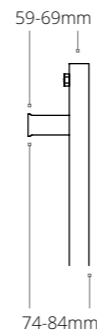

Lorton

- Straight multi-rail available in nine modern contemporary colours
- 25mm horizontal tubes
- Flat tops and rear air-vent
- Available in multiple sizes

Electric Options see page 261.

Available Colours

Add CT	Add AT	Add MB
Cappuccino Textured	Anthracite Textured	Matt Black
Add EG	Add WS	Add GS
Espresso Gloss	White Sparkle	Grey Sparkle
Add SB	Add MG	
Steel Blue	Moss Green	

Please ensure your selected colour number and name is included in your order. E.g. for an 800 x 500mm Straight Matt Black Vertical Towel Rail quote the code ESBL08050MB. Order your matching valves and pipe tubes the same way by adding the colour after the code.

Straight Vertical

	Height mm	Width mm	Bars	Pipe Centres	Watts	BTU's	
ESBL08040	800	405	14	355	346	1181	£99
ESBL08050	800	505	14	455	420	1433	£105
ESBL12030	1200	305	22	255	424	1447	£115
ESBL12050	1200	505	22	455	663	2262	£129
ESBL12060	1200	605	22	555	783	2672	£139
ESBL15050	1500	505	28	455	820	2797	£149
ESBL18050	1800	505	34	455	969	3306	£179

Matching Coloured Valves (Pairs)			Matching Pipe Tubes	
ESB15AN	Angled 1/2" x 15mm	£45	15mm Pipe Connection Tubes with Cover Plates	ESBCTM15 £29
ESB15ST	Straight 1/2" x 15mm	£45		
ESB15CO	Corner 1/2" x 15mm	£45		

Lazonby

- Straight multi-rail available in four modern contemporary colours
- 25mm horizontal tubes
- Flat tops and rear air-vent
- Available in multiple sizes

Electric Options see page 261.

Straight Vertical

	Height mm	Width mm	Bars	Pipe Centres	Watts	BTU's	
ESB0800500F	800	500	14	464	279	952	£155
ESB1200500F	1200	500	22	464	433	1477	£219
ESB1800500F	1800	500	34	464	664	2264	£325

Matching Coloured Valves (Pairs)			Matching Pipe Tubes	
ESBM15AN	Angled 1/2" x 15mm	£45	15mm Pipe Connection Tubes with Cover Plates	ESBCTM15 £29
ESBM15ST	Straight 1/2" x 15mm	£45		
ESBM15CO	Corner 1/2" x 15mm	£45		

Available Colours