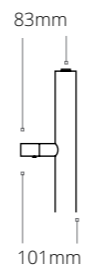

Available Colours

Add LT Latte Textured	Add CT Cappuccino Textured	Add MT Mocha Textured
Add AT Anthracite Textured	Add SB Satin Black	Add MB Matt Black
Add EG Espresso Gloss	Add EG White Sparkle	Add WS Grey Sparkle
Add SB Steel Blue	Add MG Moss Green	

Please ensure your selected colour number and name is included on your order. E.g. for an 950 x 500mm Towel Rail in Matt Black quote the code ESBW001MB. Order your matching valves and pipe tubes the same way by adding the colour after the code.

Flat Bar Towel Rail

	Height mm	Width mm	Bars	Pipe Centres	Watts	BTU's	
CHROME							
ESBW001C	950	500	9	462	246	839	£259
ESBW002C	1300	500	13	462	330	1126	£285
WHITE							
ESBW001W	950	500	9	462	289	986	£195
ESBW002W	1300	500	13	462	389	1327	£255
COLOUR							
ESBW001	950	500	9	462	289	986	£395
ESBW002	1300	500	13	462	389	1327	£495

Matching Coloured Valves (Pairs)		
ESB15AN	Angled 1/2" x 15mm	£45
ESB15ST	Straight 1/2" x 15mm	£45