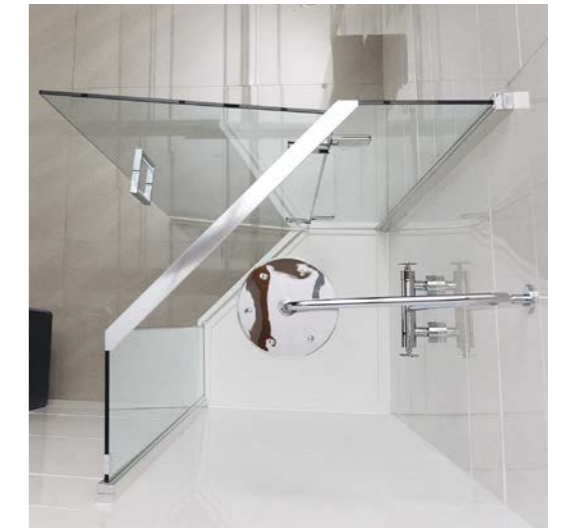

Wear

Soft cushioned close system

Sliding Door

- Height: 2000mm
- Thickness: 8mm
- Quick-release door function for easy cleaning
- Barrier free entry option
- Silent and ultra-smooth running roller bearing system
- Soft cushioned close system
- Beautifully styled corner joints
- Compatible trays available

Add B Add S Add BR
Matt Black Polished Chrome Brushed Brass
Add PN Add N
Polished Nickel Brushed Nickel

Neo Angle Enclosure

- Height: 2008mm
- Thickness: 10mm
- Chromed brass machined components
- Chromed brass self-closing hinges and feature handle
- Low profile PVC seals
- Integrated 'tray or floor' Water Safe System
- Please indicate handing (RH or LH) when ordering
- Door always hinges from the short panel
- Compatible trays available

Polished Chrome

Corner Fitting

Size mm	Adjustment mm	Door Aperture mm	Door Code*	Side Panel Code	Door	Side Panel	Total
1200 X 800	1173 - 1187 & 773 - 787	499	ESBT1D12	ESBTR1C8	£715	£379	£1094
1200 X 900	1173 - 1187 & 873 - 887	499	ESBT1D12	ESBTR1C9	£715	£399	£1114
1400 X 800	1373 - 1387 & 773 - 787	599	ESBT1D14	ESBTR1C8	£735	£379	£1114
1400 X 900	1373 - 1387 & 873 - 887	599	ESBT1D14	ESBTR1C9	£735	£399	£1134
1500 X 800	1473 - 1487 & 773 - 787	649	ESBT1D15	ESBTR1C8	£765	£379	£1144
1500 X 900	1473 - 1487 & 873 - 887	649	ESBT1D15	ESBTR1C9	£765	£399	£1164
1700 X 800	1673 - 1687 & 773 - 787	749	ESBT1D17	ESBTR1C8	£809	£379	£1188
1700 X 900	1673 - 1687 & 873 - 887	749	ESBT1D17	ESBTR1C9	£809	£399	£1208

Alcove Fitting

Size mm	Adjustment mm	Door Aperture mm	Code*	
1200	1166 - 1194	499	ESBT1D12	£809
1400	1366 - 1394	599	ESBT1D14	£819
1500	1466 - 1494	649	ESBT1D15	£849
1700	1666 - 1694	749	ESBT1D17	£895