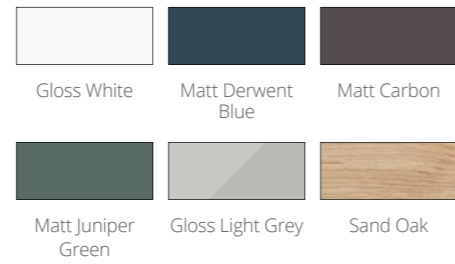

Slab Finish Options

600 Wall Hung 2 Drawer Basin Unit
610(w) x 570(h) x 400(d) mm

TOTAL		£1160
Flat Side Ceramic Basin 610(w) x 80(h) x 400(d) mm	POBC379	£445
Unit		£715
Matt Derwent Blue POBO034 POBC381 (Fluted)	Matt Carbon POBG565 POBC383 (Fluted)	Matt Juniper Green POBO033 POBC382 (Fluted)
Sand Oak POBC400 POBC402 (Fluted)	Gloss Light Grey POBG564	White POBG120 (Gloss) POBC384 (Fluted Matt)