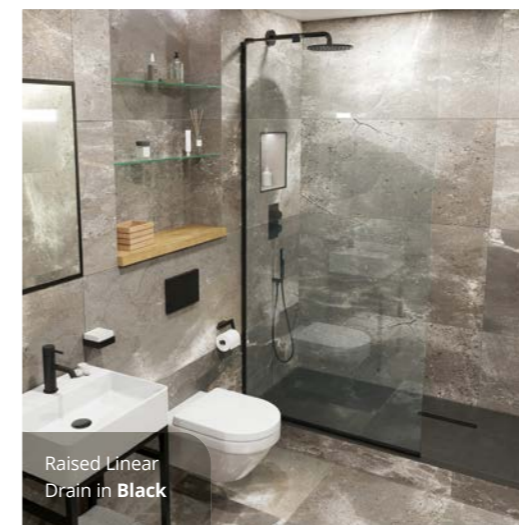

Level Access End
Linear Drain in
Matt Anthracite

Linear Drain 300mm Raised Wetroom Kits

Raised Wetrooms 130mm Height

Concept Kit 1L	1850 x 900 x 130mm	Linear 300 Drain	POAB032	£849
Concept Kit 4L	1850 x 750 x 130mm	Linear 300 Drain	POAB033	£845

Features:

The Concept 1L & 4L is designed for use in installations where the drain cannot be located in the floor, or where an alternative positioning is preferred.

Linear 300mm Coloured Drain Covers

Tileable	POAB036	£65
Matt Black	POAB037	£59
Brushed Bronze	POAB038	£59
Matt Anthracite	POAB039	£59
Brushed Brass	POAB040	£59

Raised Wetrooms 50mm Height

Concept Kit 3L	1850 x 900 x 50mm	Linear 300 Drain	POAB034	£739
Concept Kit 6L	1850 x 750 x 50mm	Linear 300 Drain	POAB035	£719

Features:

The Concept 3L & 6L kit is designed principally for the replacement of a bath or the creation of a long, low-height shower area. This creates a 40/50mm raised wet area within the bath or shower room.

Installation & Drainage Kit

All our shower tray kits come complete with a full installation kit, that includes; Shower waste and stainless steel drain, floor primer, fixing adhesive, waterproof tape, waterproof internal corners, and fixing accessories.