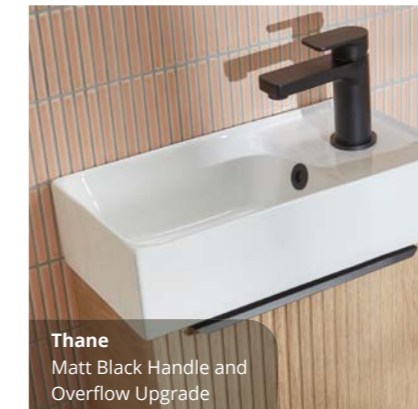

Thane
Fluted Floor Standing Unit
Matt Powder Blue

Thane
Brushed Brass Handle
and Overflow Upgrade

Thane
Matt Black Handle and
Overflow Upgrade

Handle Options

Handle Upgrade Option

Matt Black	POBQ710	£15
Brushed Brass	POBQ709	£15